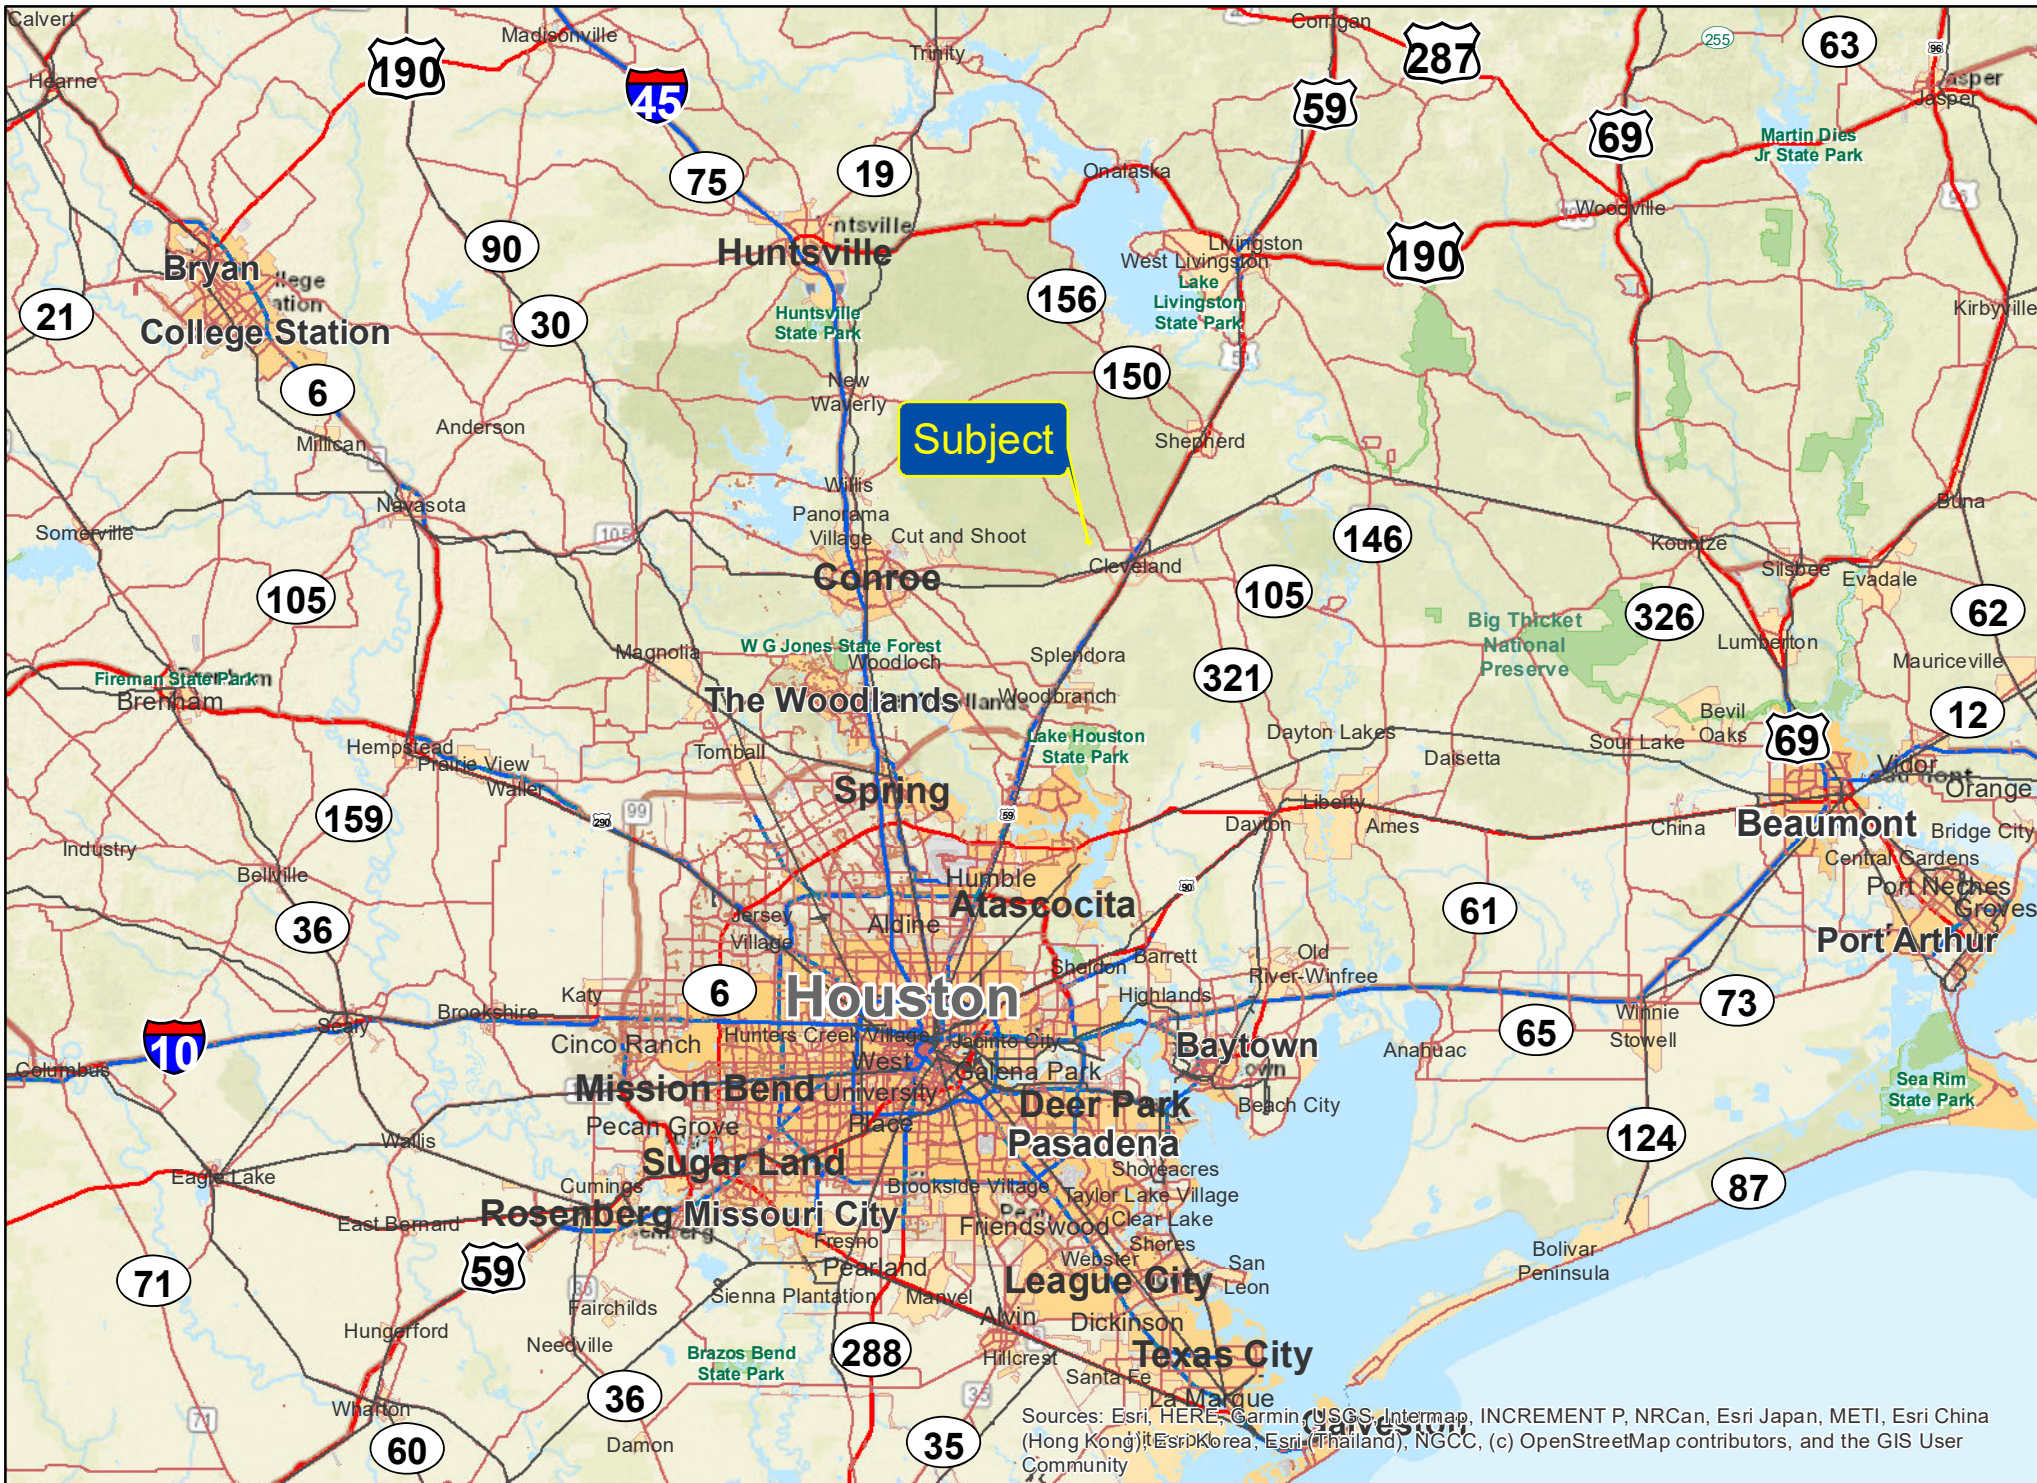

Sources: Esri, HERE, Garmin, USGS, Intermap, INCREMENT P, NRCan, Esri Japan, METI, Esri China (Hong Kong), Esri Korea, Esri (Thailand), NGCC, (c) OpenStreetMap contributors, and the GIS User Community

5.767 Ac S Oak Ridge Rd. | San Jacinto Co., TX

For illustration purposes only.

Sources: Esri, HERE, Garmin, USGS, Intermap, INCREMENT P, NRCan, Esri Japan, METI, Esri China (Hong Kong), Esri Korea, Esri (Thailand), NGCC, (c) OpenStreetMap contributors, and the GIS User Community