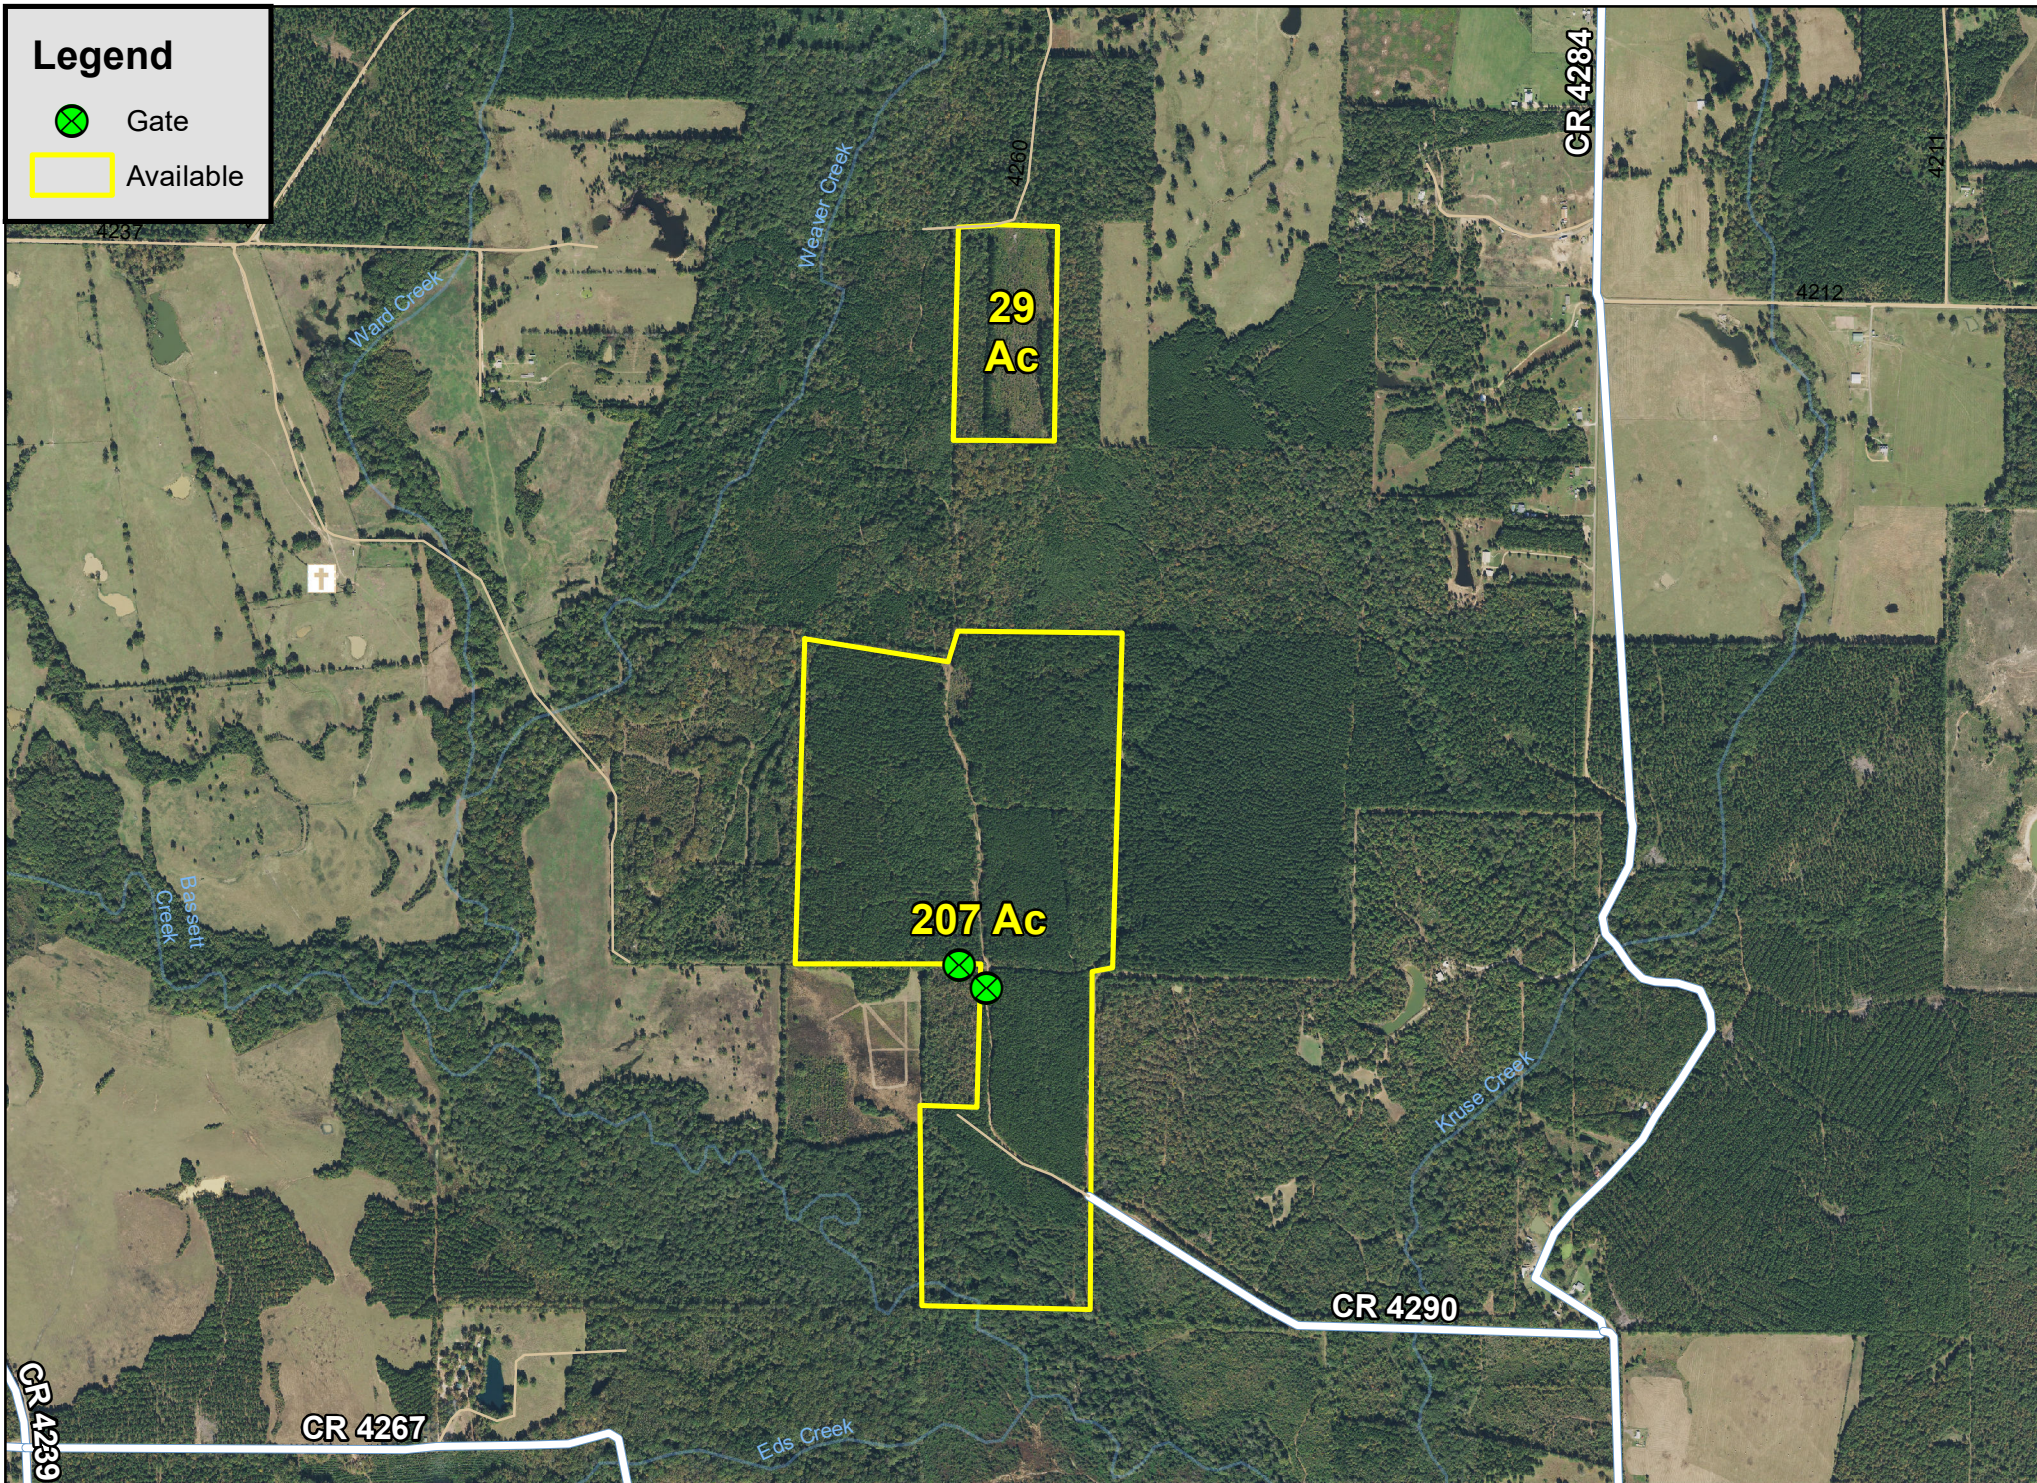

Legend

Gate

Available

Maya 1004 | Tract 11 - 236 Acres | Bowie Co., TX

For illustration purposes only.