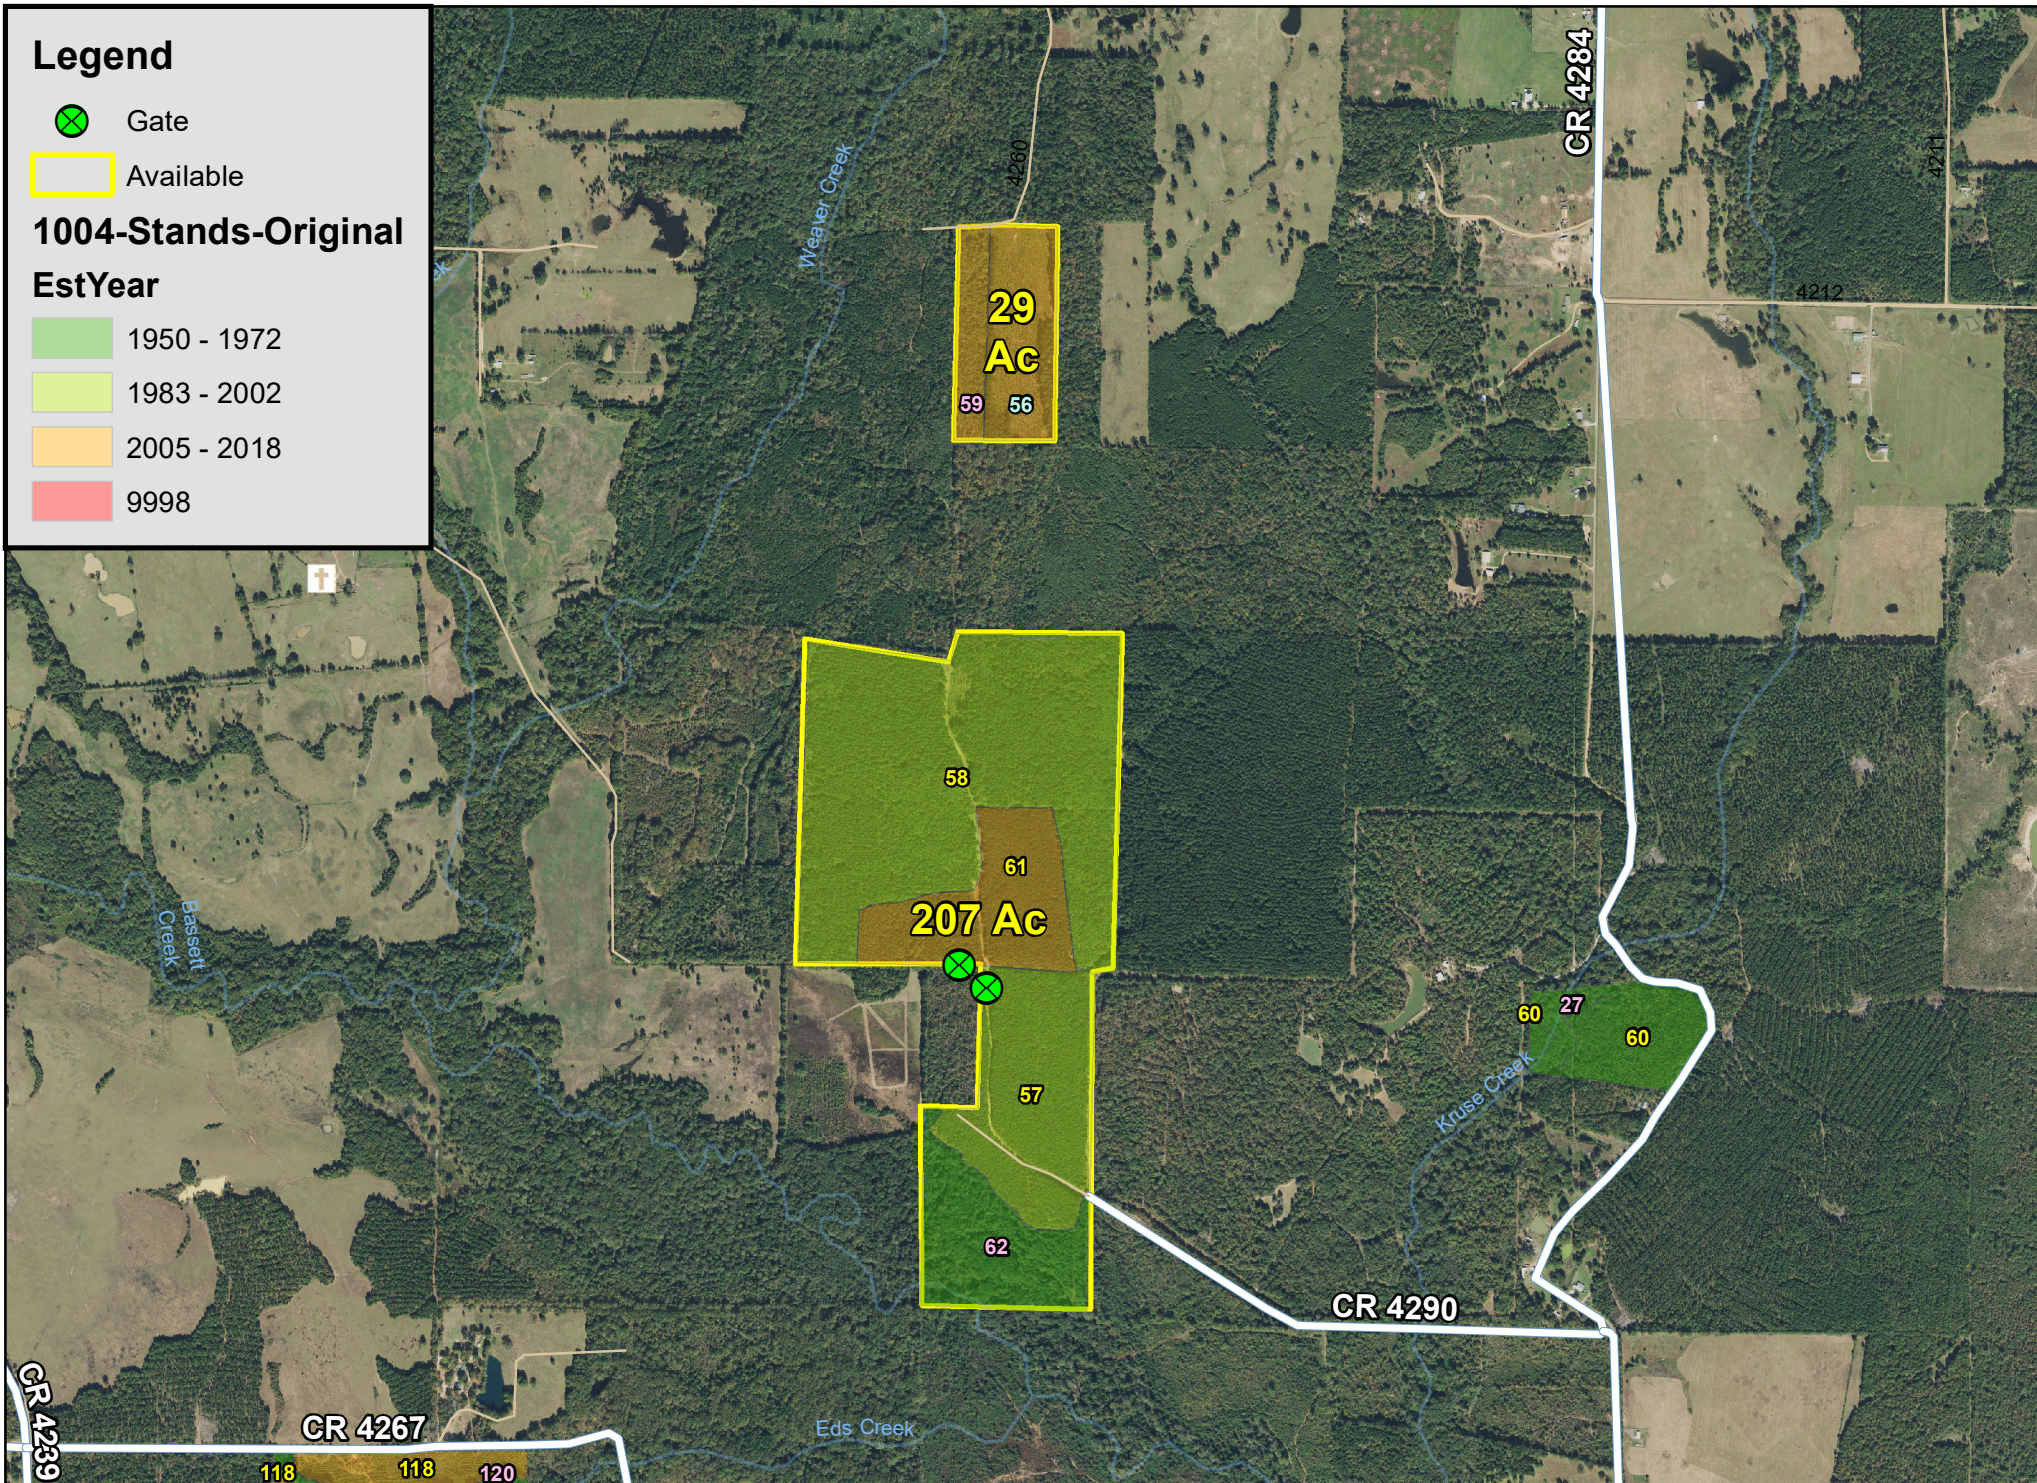

Legend

Gate

Available

1004-Stands-Original

EstYear

1950 - 1972

1983 - 2002

2005 - 2018

9998

Maya 1004 | Tract 11 - 236 Acres | Bowie Co., TX

For illustration purposes only.