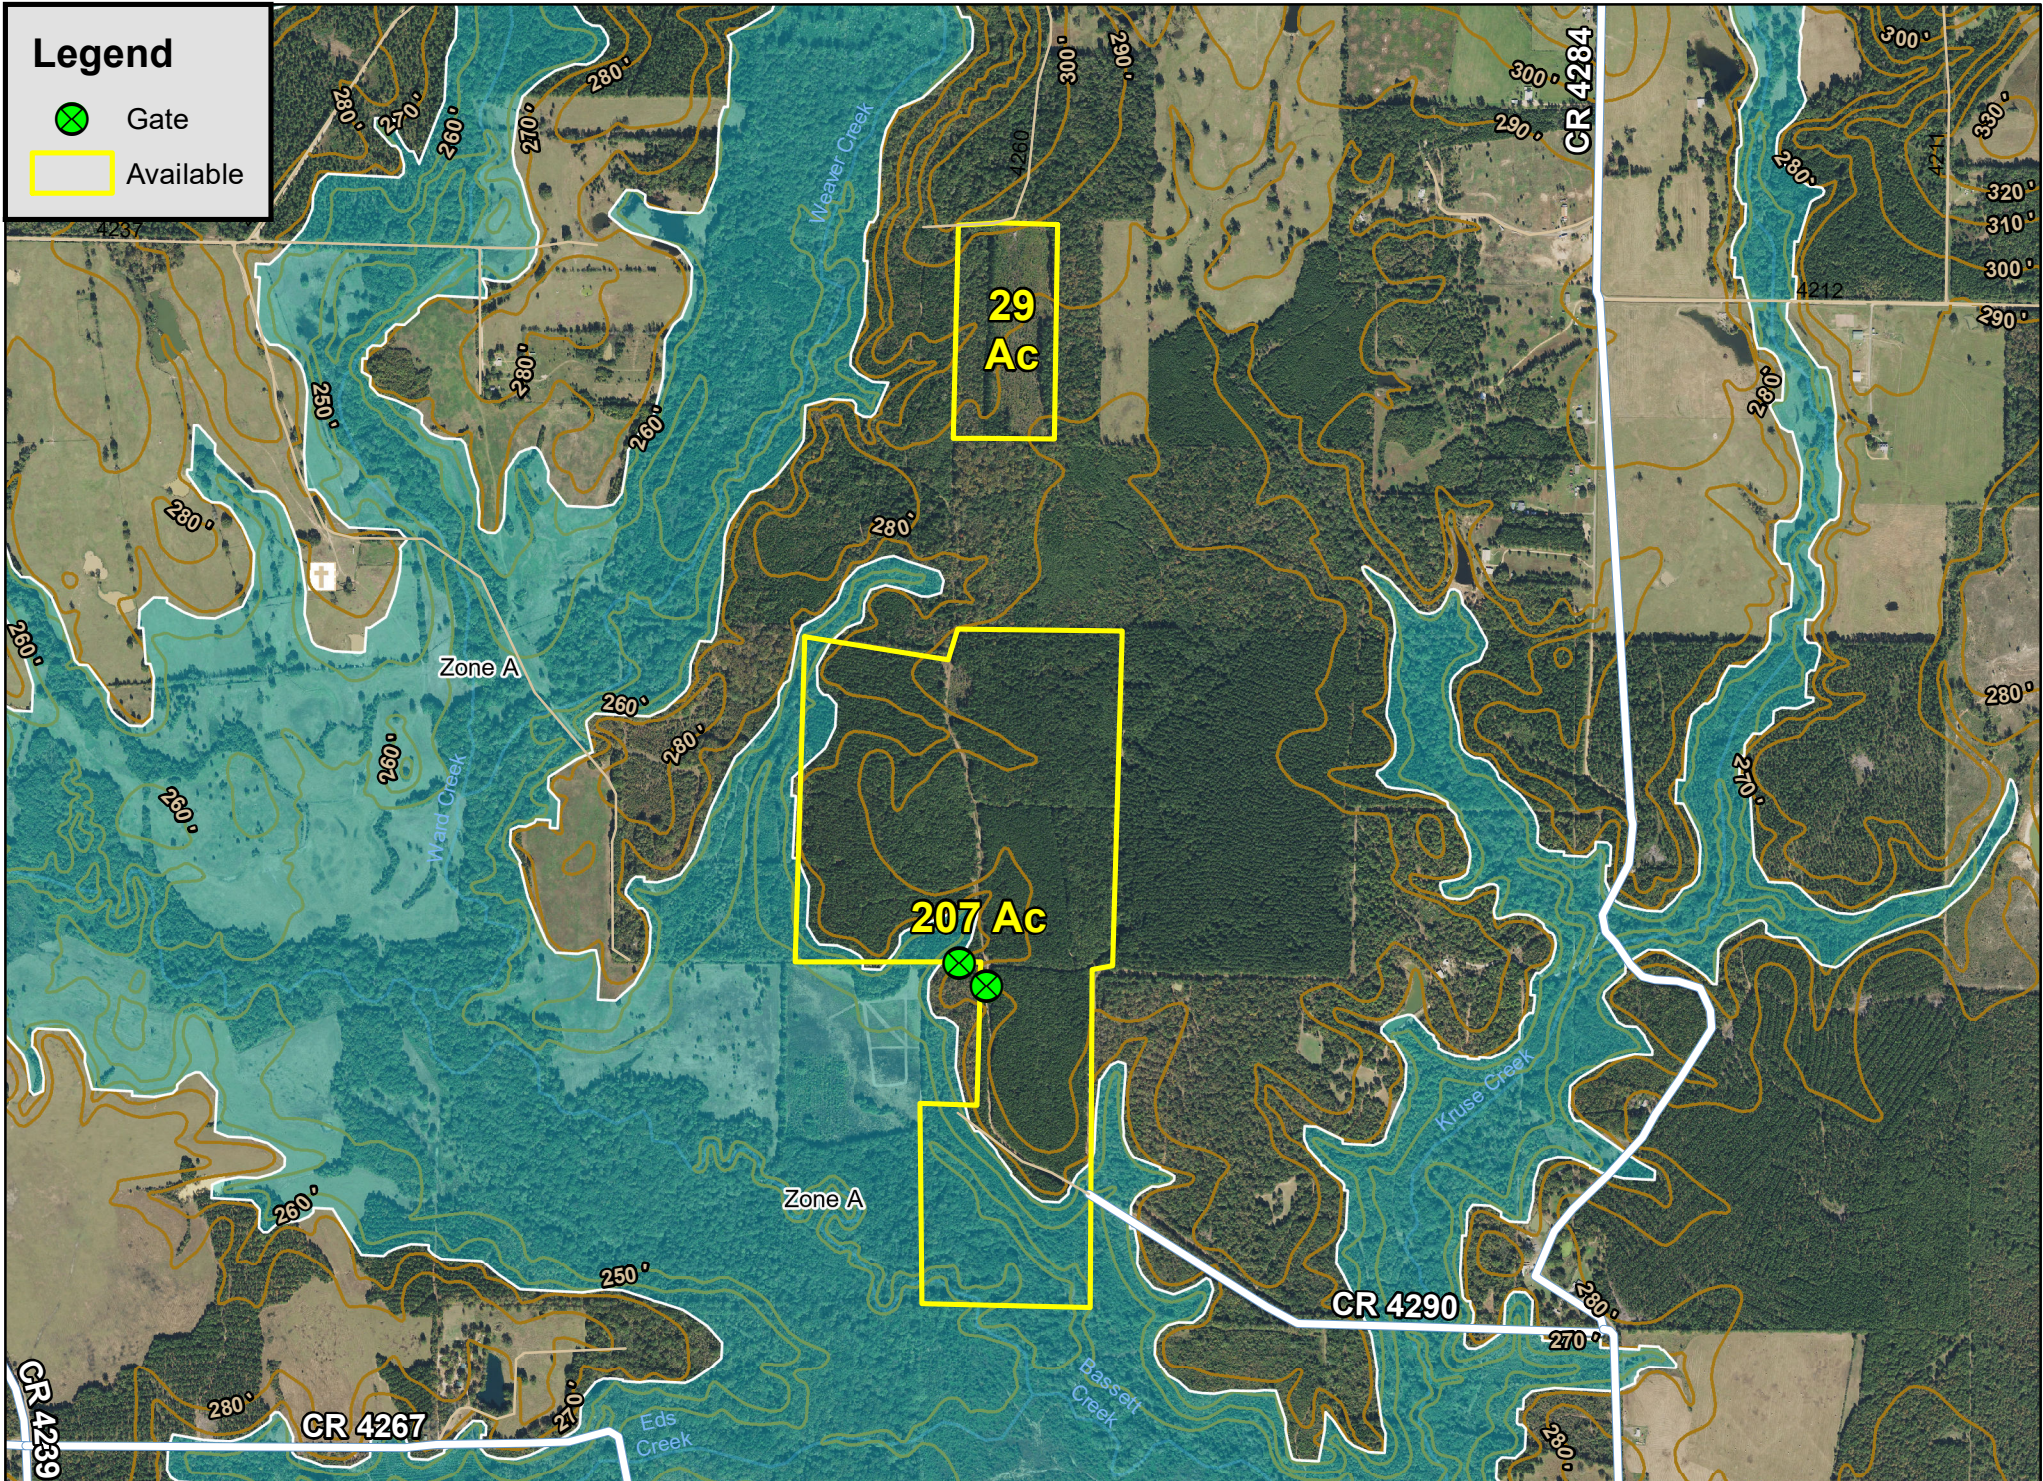

Legend

Gate

Available

Maya 1004 | Tract 11 - 236 Acres | Bowie Co., TX

For illustration purposes only.