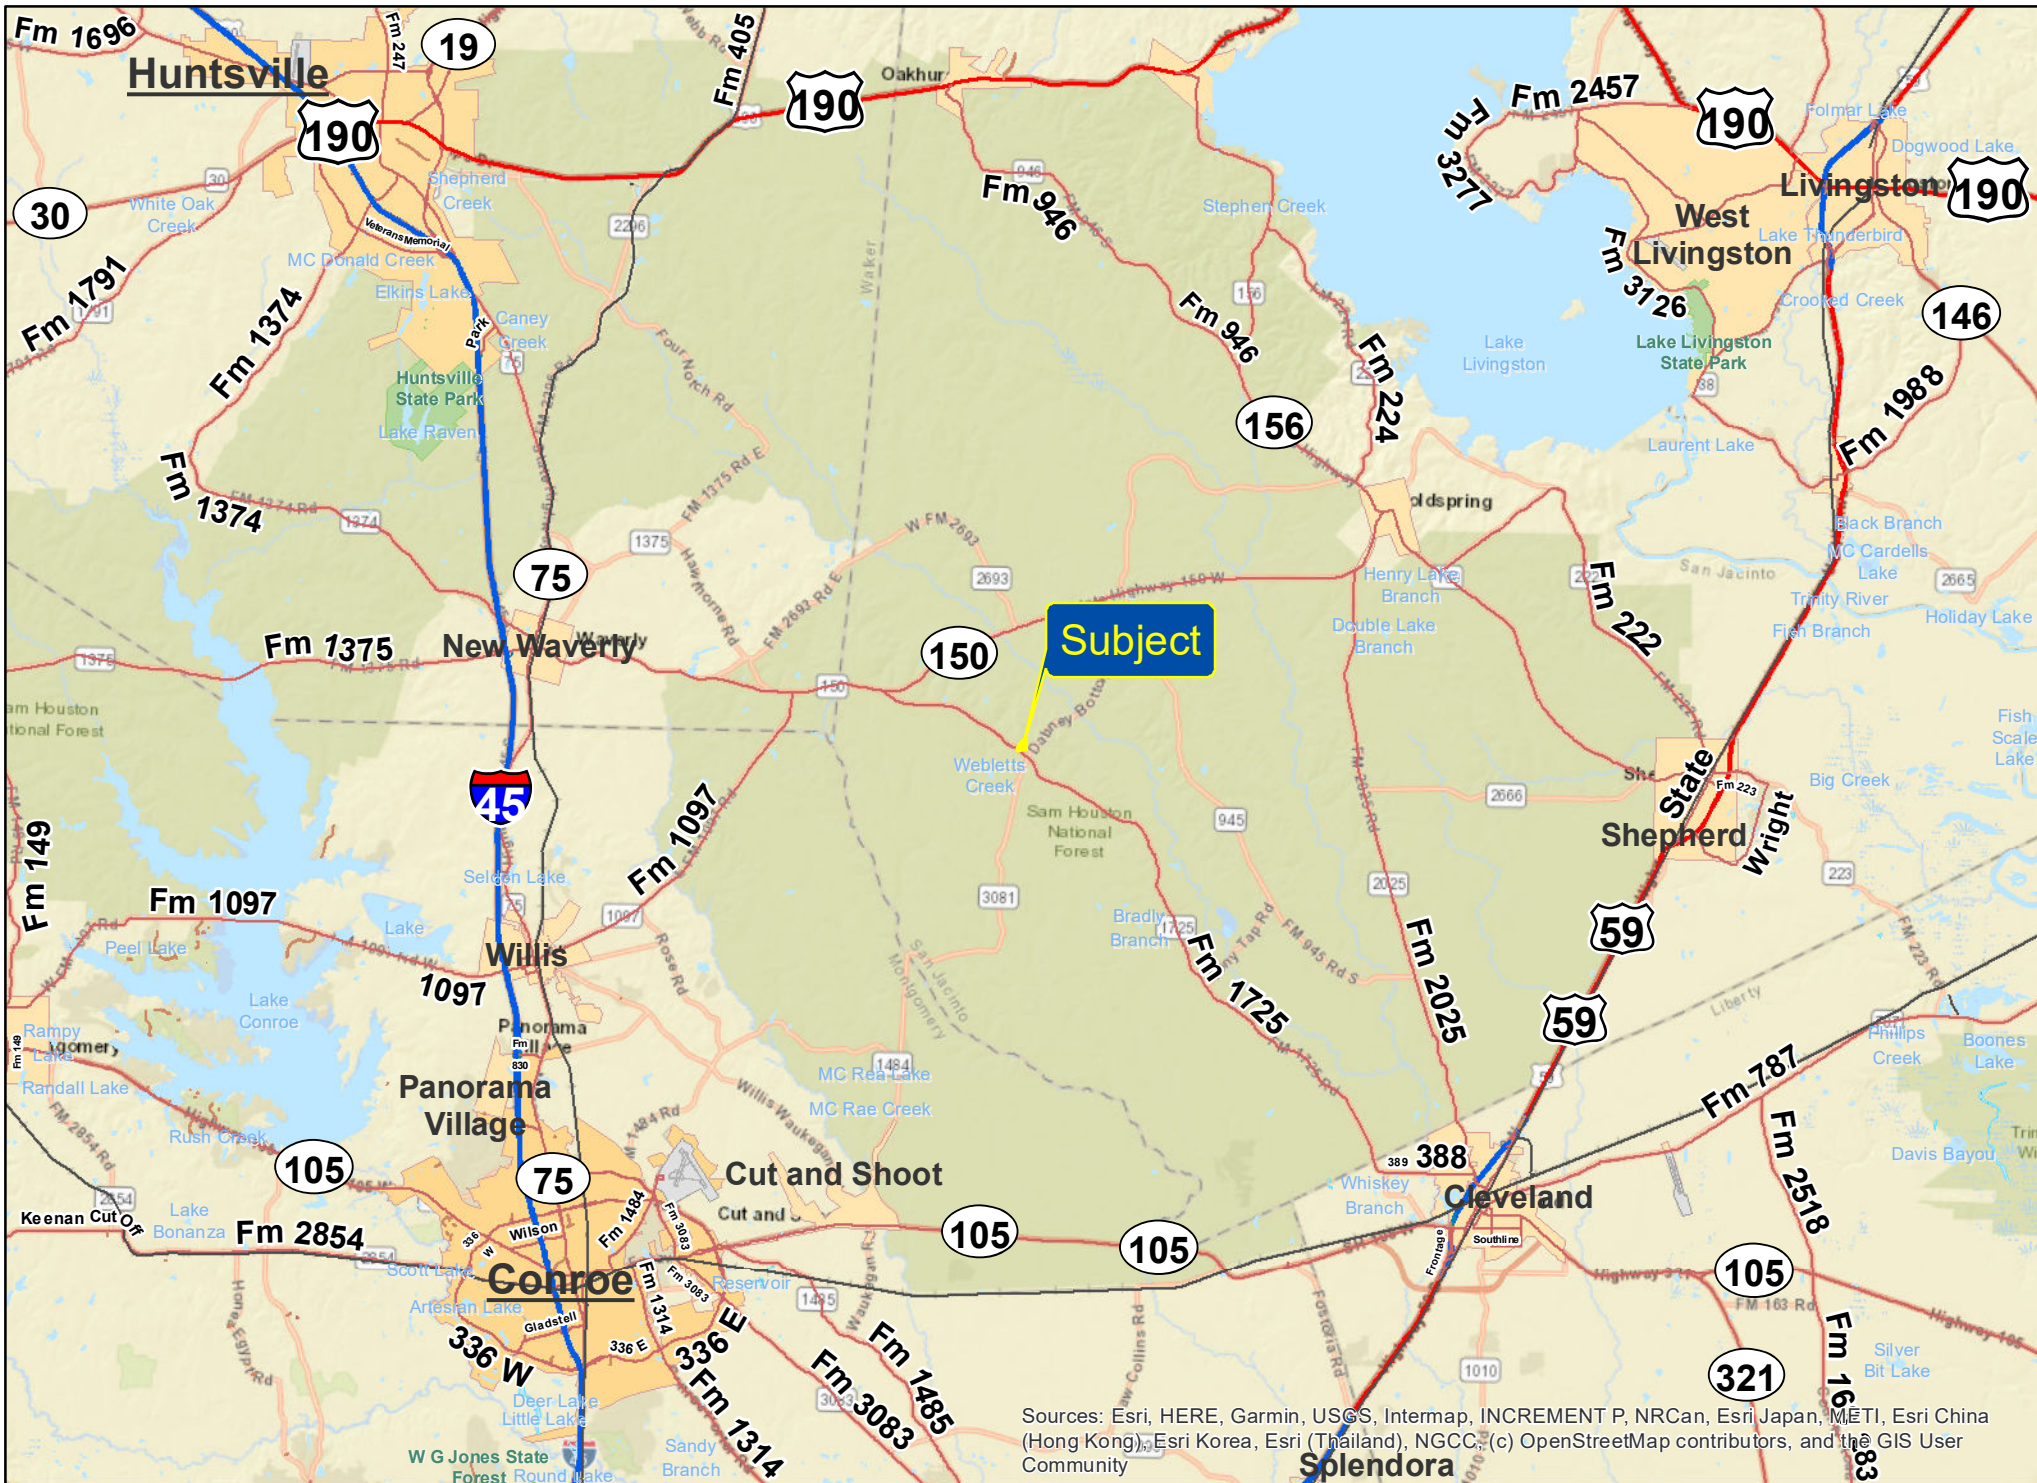

Dabney Bottom Rd | San Jacinto Co., TX

For illustration purposes only.

Sources: Esri, HERE, Garmin, USGS, Intermap, INCREMENT P, NRCan, Esri Japan, METI, Esri China (Hong Kong), Esri Korea, Esri (Thailand), NGCC, (c) OpenStreetMap contributors, and the GIS User Community

FM 1725 | San Jacinto Co., TX

For illustration purposes only.