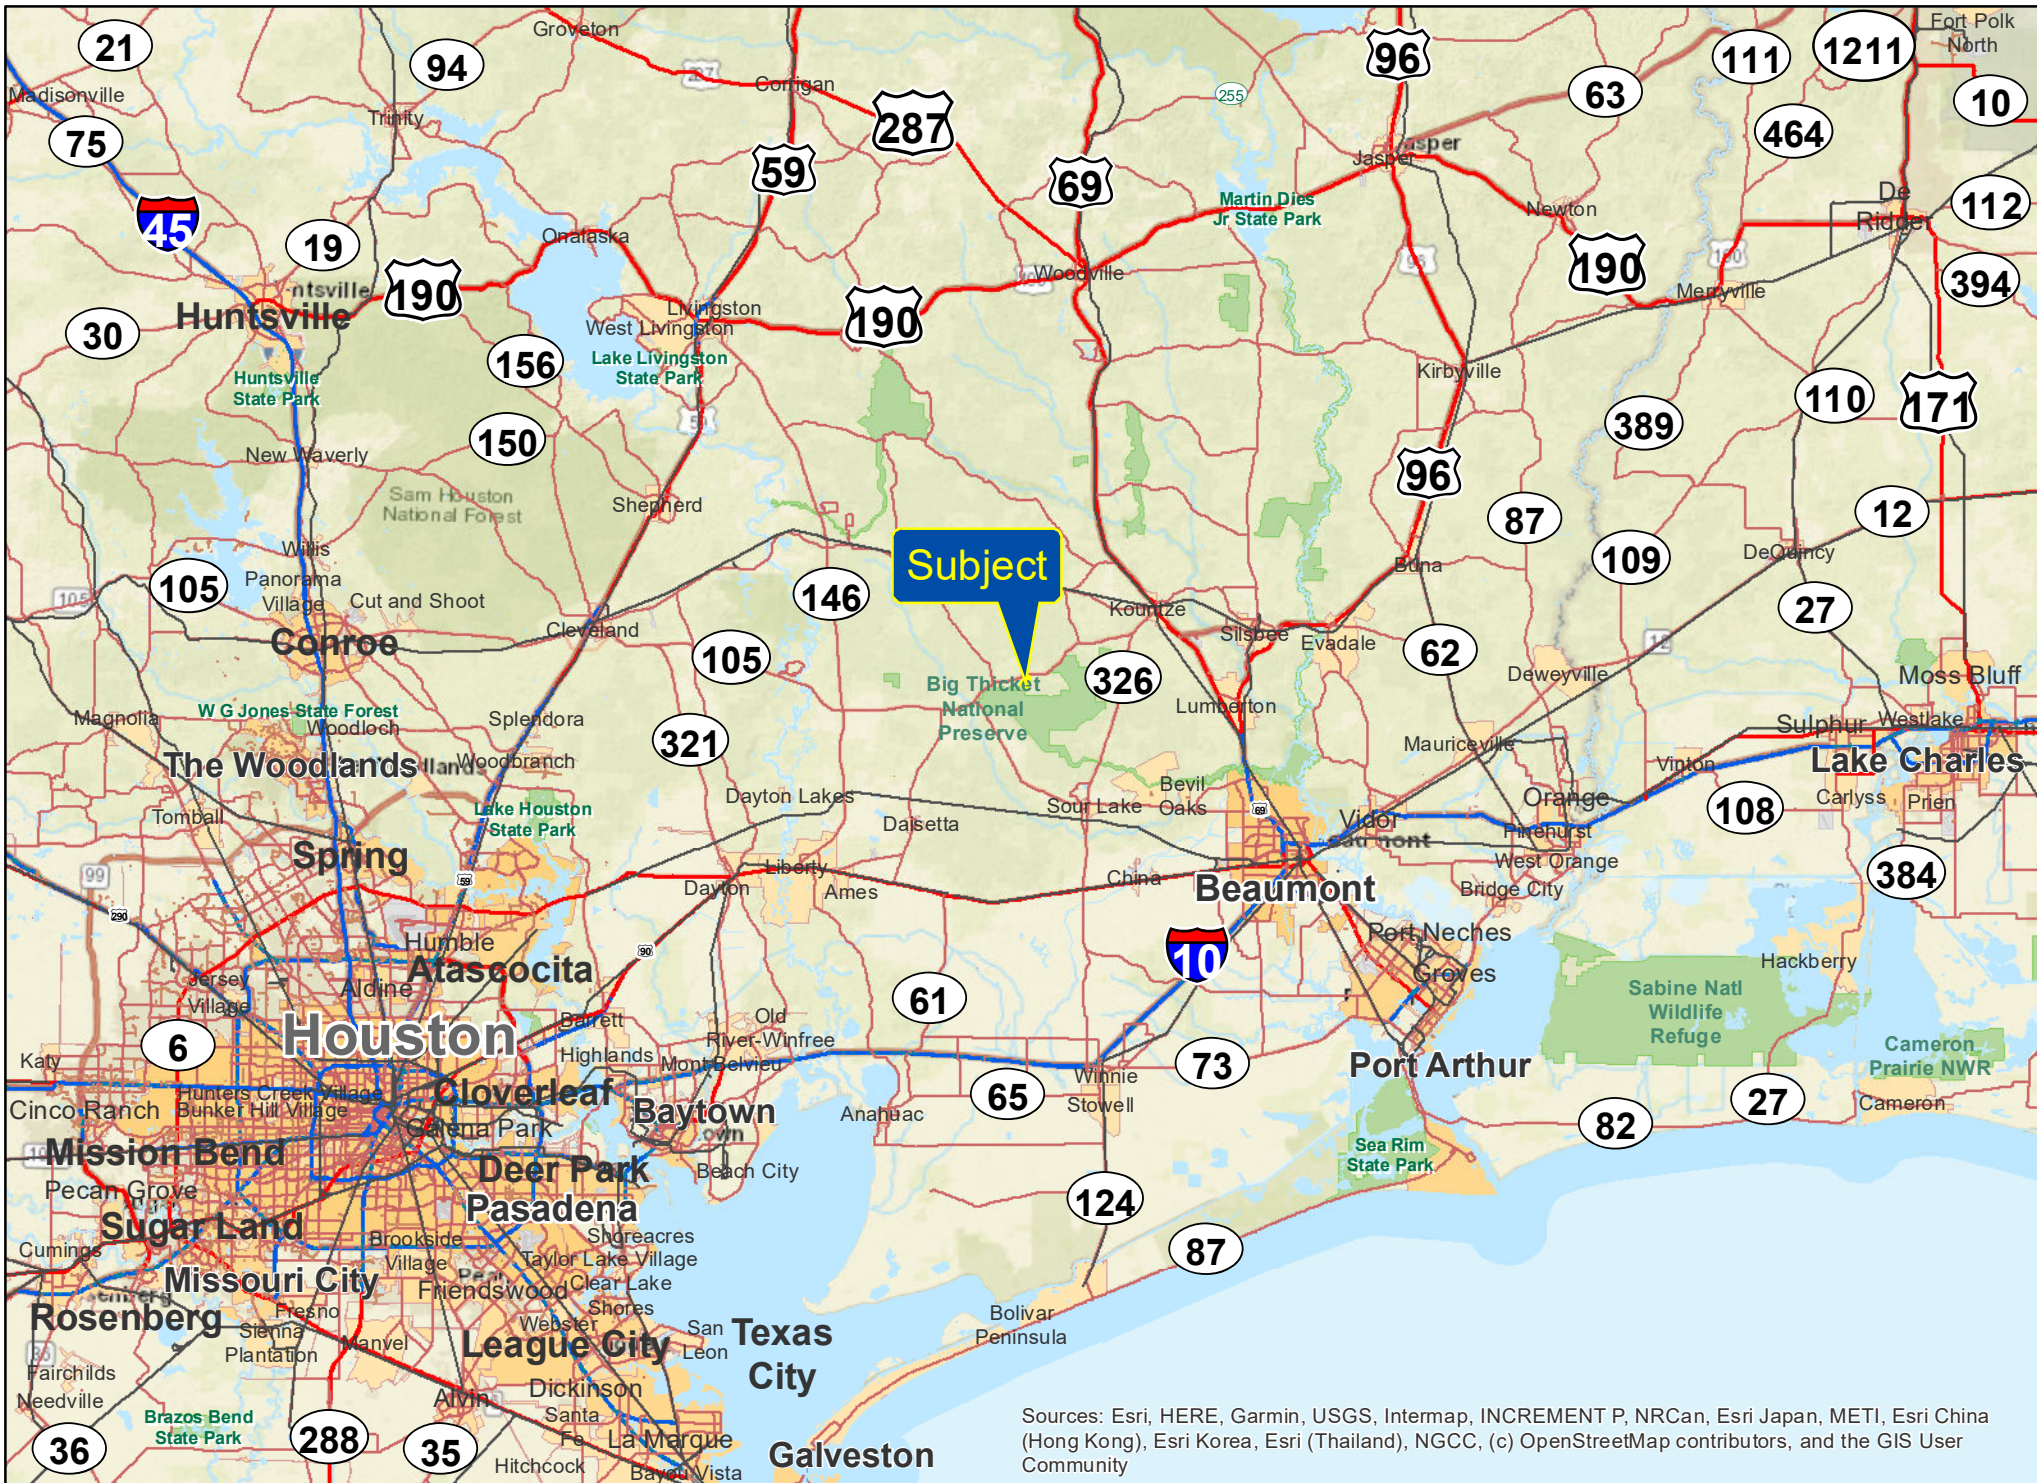

**Saratoga, TX**

**Subject**

Sources: Esri, HERE, Garmin, USGS, Intermap, INCREMENT P, NRCan, Esri Japan, METI, Esri China (Hong Kong), Esri Korea, Esri (Thailand), NGCC, (c) OpenStreetMap contributors, and the GIS User Community

Saratoga, Hardin Co., TX

For illustration purposes only.

Sources: Esri, HERE, Garmin, USGS, Intermap, INCREMENT P, NRCan, Esri Japan, METI, Esri China (Hong Kong), Esri Korea, Esri (Thailand), NGCC, (c) OpenStreetMap contributors, and the GIS User Community