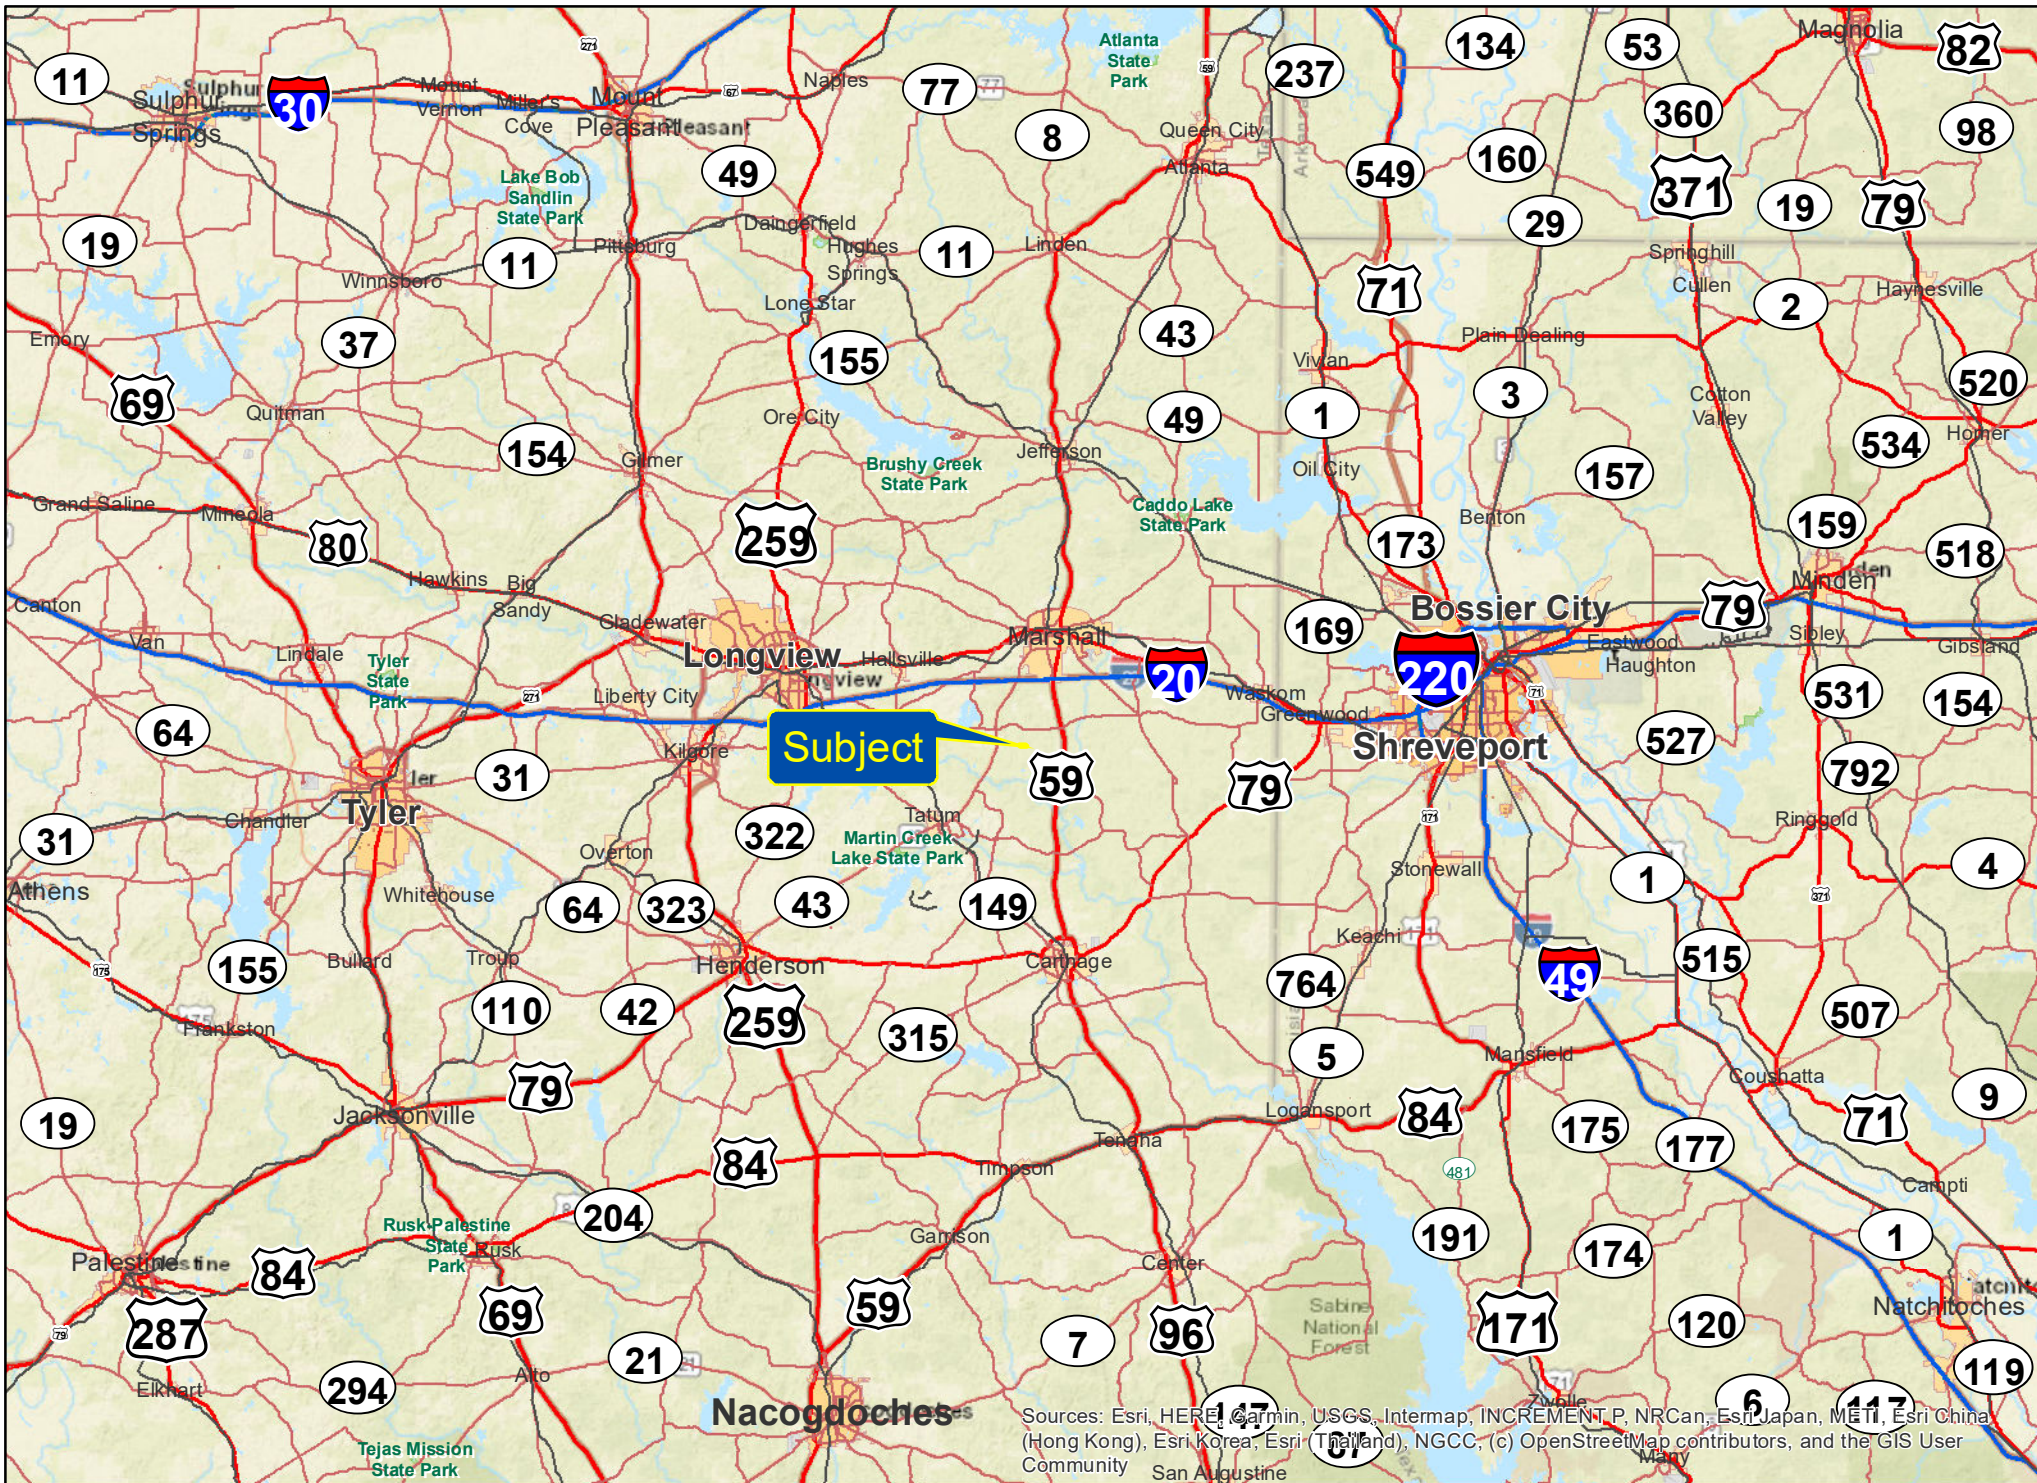

Sources: Esri, HERE, Garmin, USGS, Intermap, INCREMENT P, NRCan, Esri Japan, METI, Esri China (Hong Kong), Esri Korea, Esri (Thailand), NGCC, (c) OpenStreetMap contributors, and the GIS User Community

21.279 Acres | Marshall, Harrison Co., TX

For illustration purposes only.

Sources: Esri, HERE, Garmin, USGS, Intermap, INCREMENT P, NRCan, Esri Japan, METI, Esri China (Hong Kong), Esri Korea, Esri (Thailand), NGCC, (c) OpenStreetMap contributors, and the GIS User Community San Augustine

21.279 Acres | Marshall, Harrison Co., TX

For illustration purposes only.