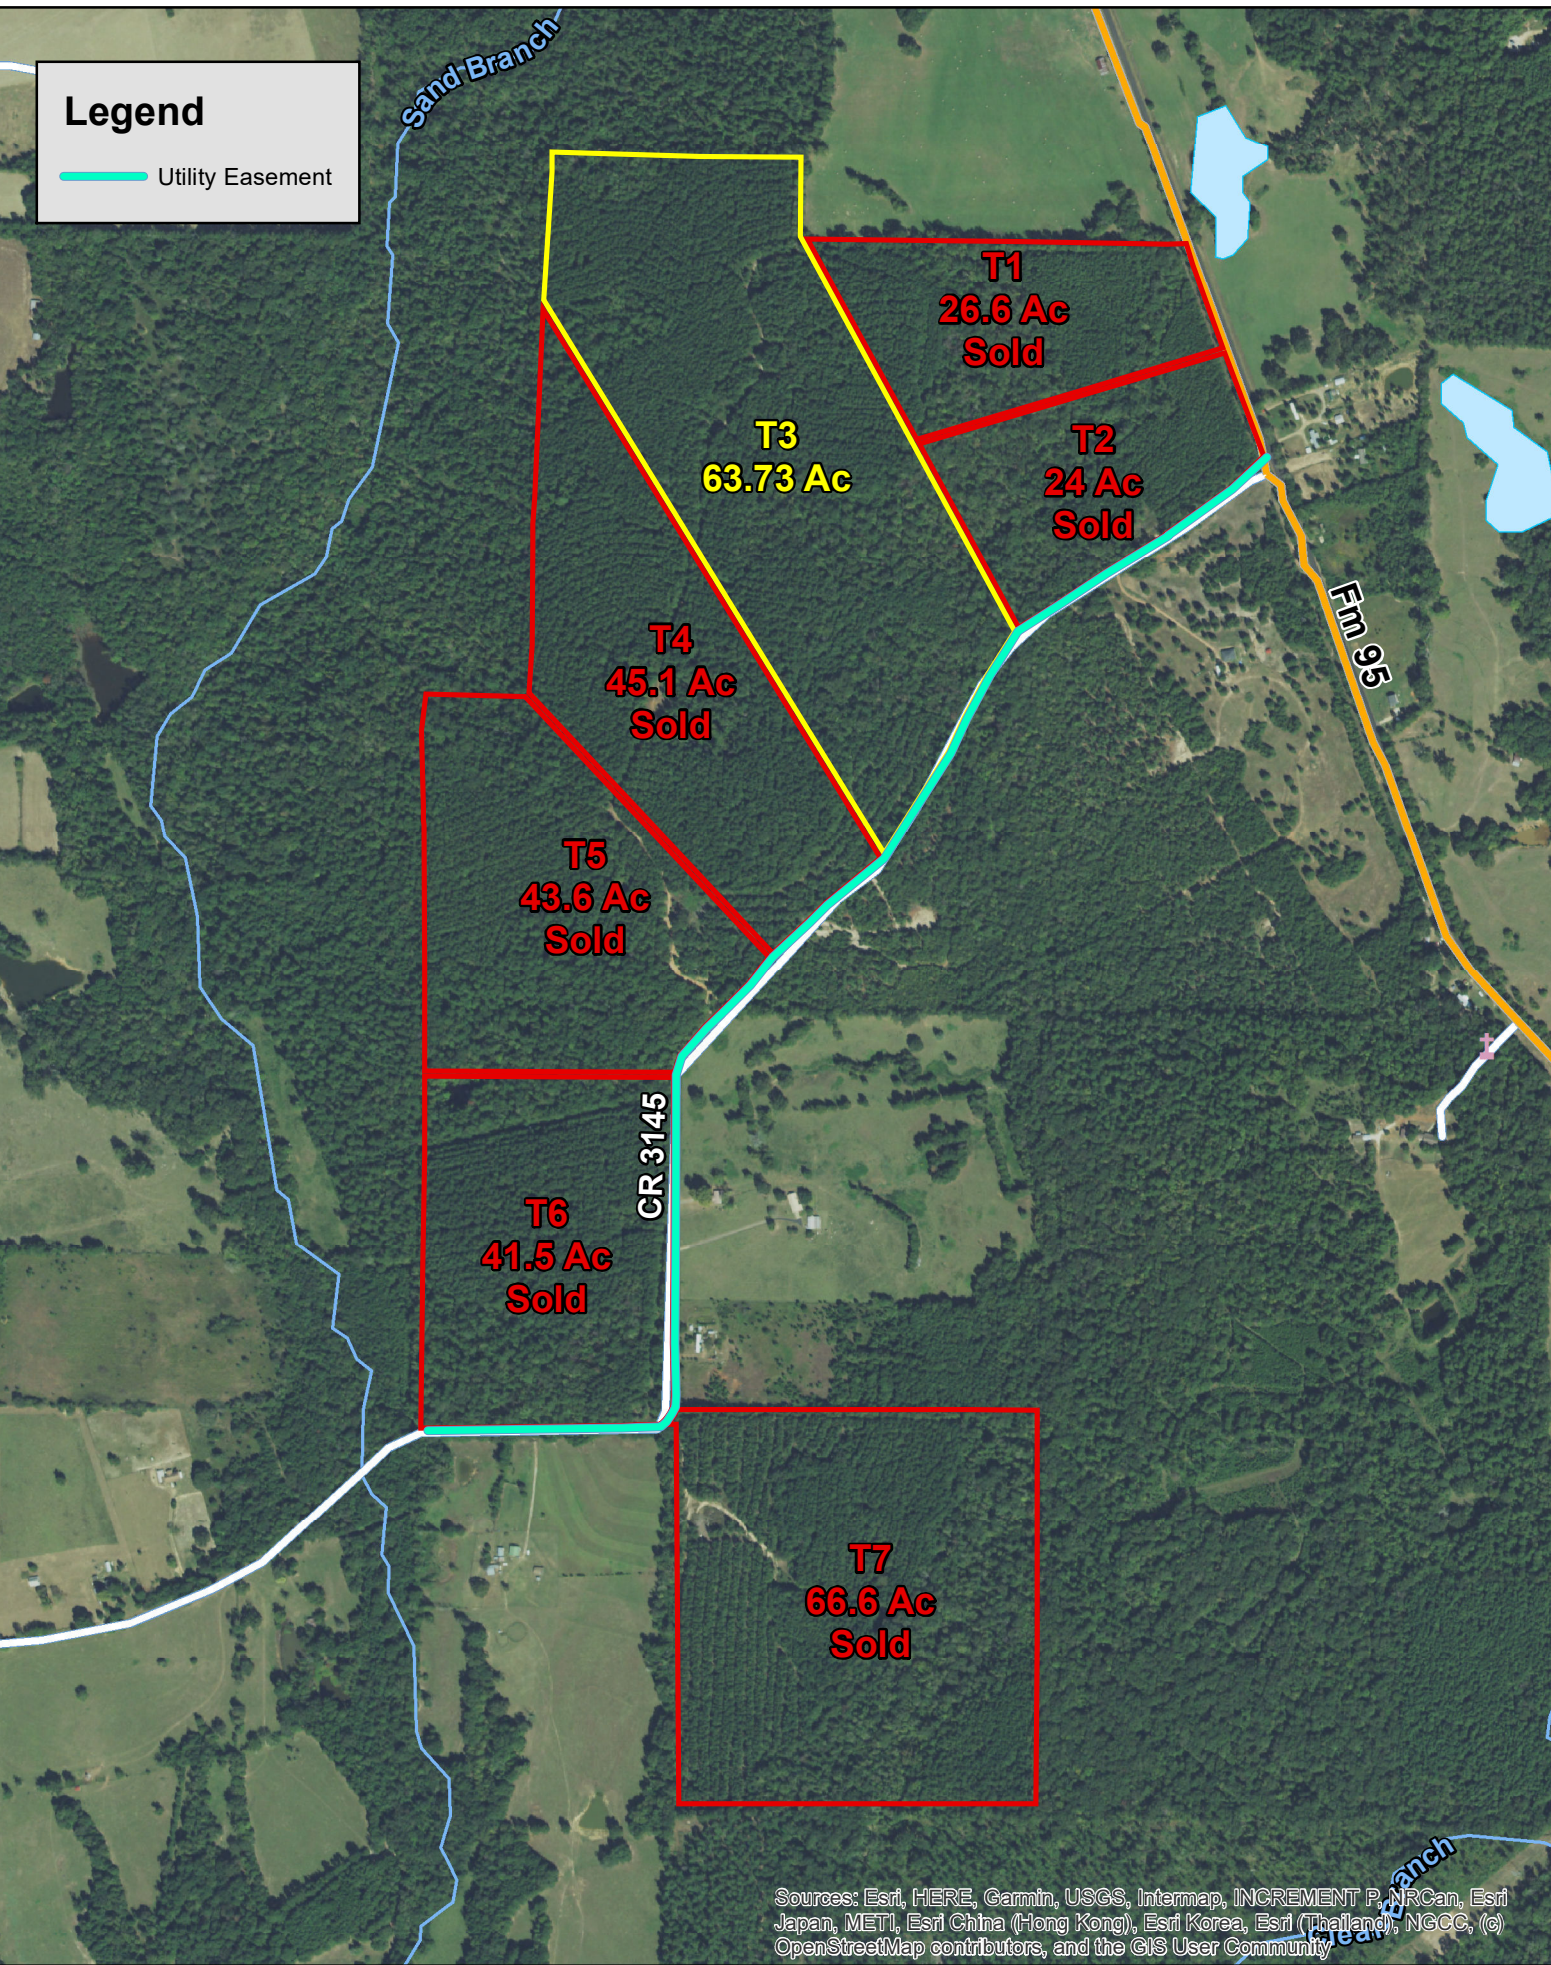

Legend

 Utility Easement

Sand Branch

Sources: Esri, HERE, Garmin, USGS, Intermap, INCREMENT P, NRCan, Esri Japan, METI, Esri China (Hong Kong), Esri Korea, Esri (Thailand), NGCC, (c) OpenStreetMap contributors, and the GIS User Community

Henderson, Rusk Co., TX

For illustration purposes only. (1008)