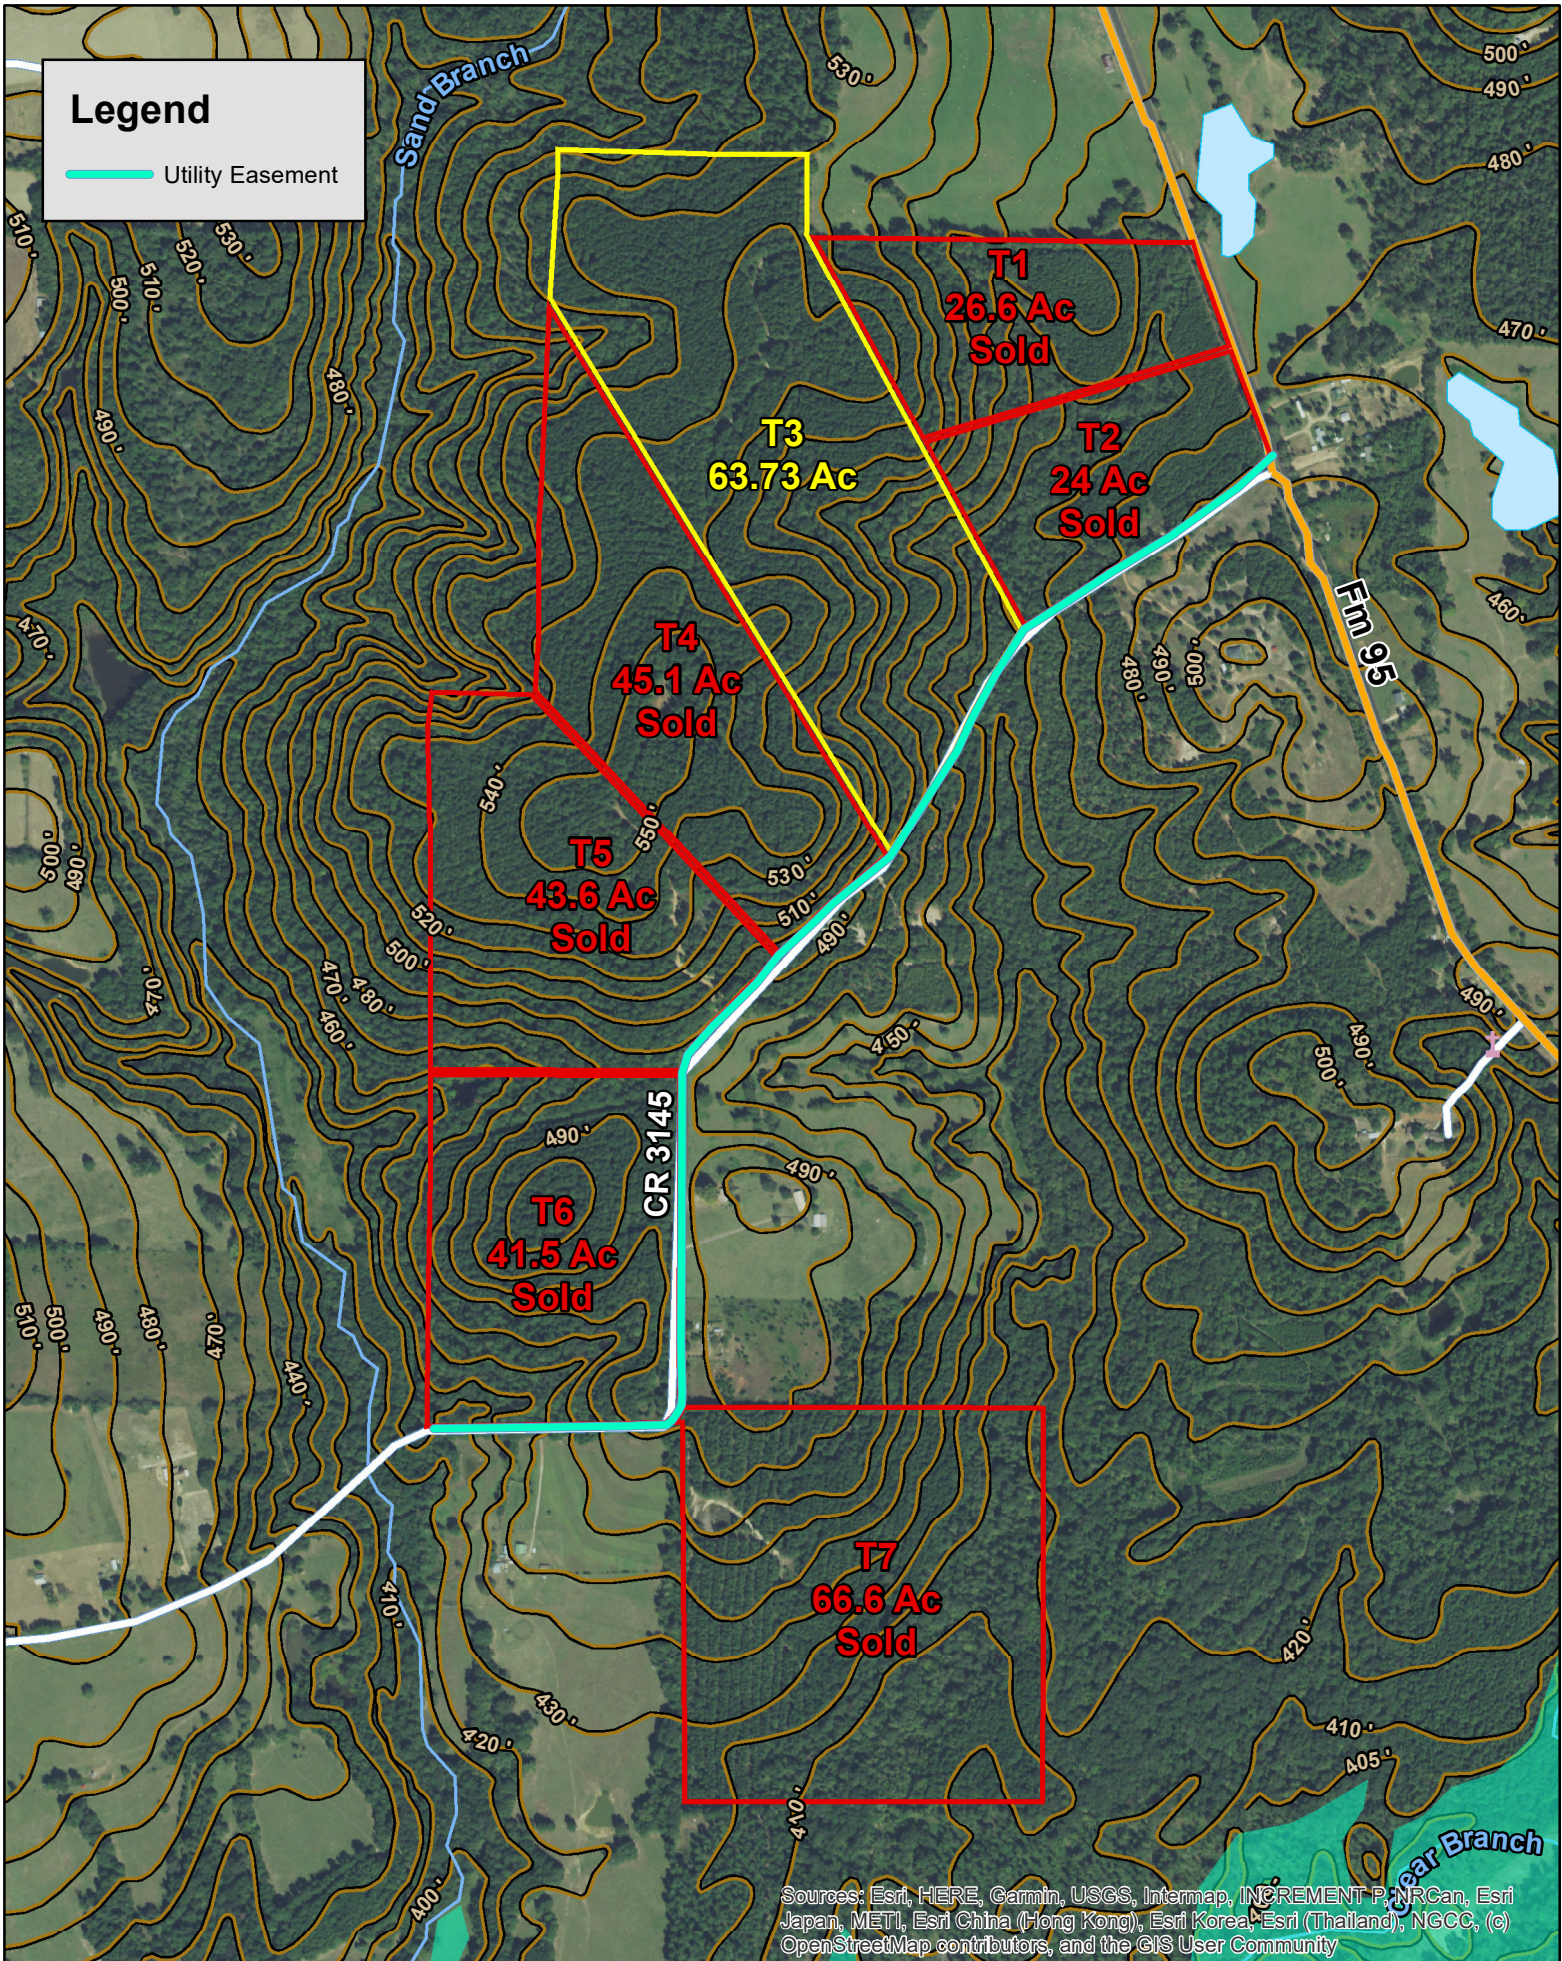

Legend

Utility Easement

Sources: Esri, HERE, Garmin, USGS, Intermap, INCREMENT P, NRCan, Esri Japan, METI, Esri China (Hong Kong), Esri Korea, Esri (Thailand), NGCC, (c) OpenStreetMap contributors, and the GIS User Community

Henderson, Rusk Co., TX

For illustration purposes only. (1008)