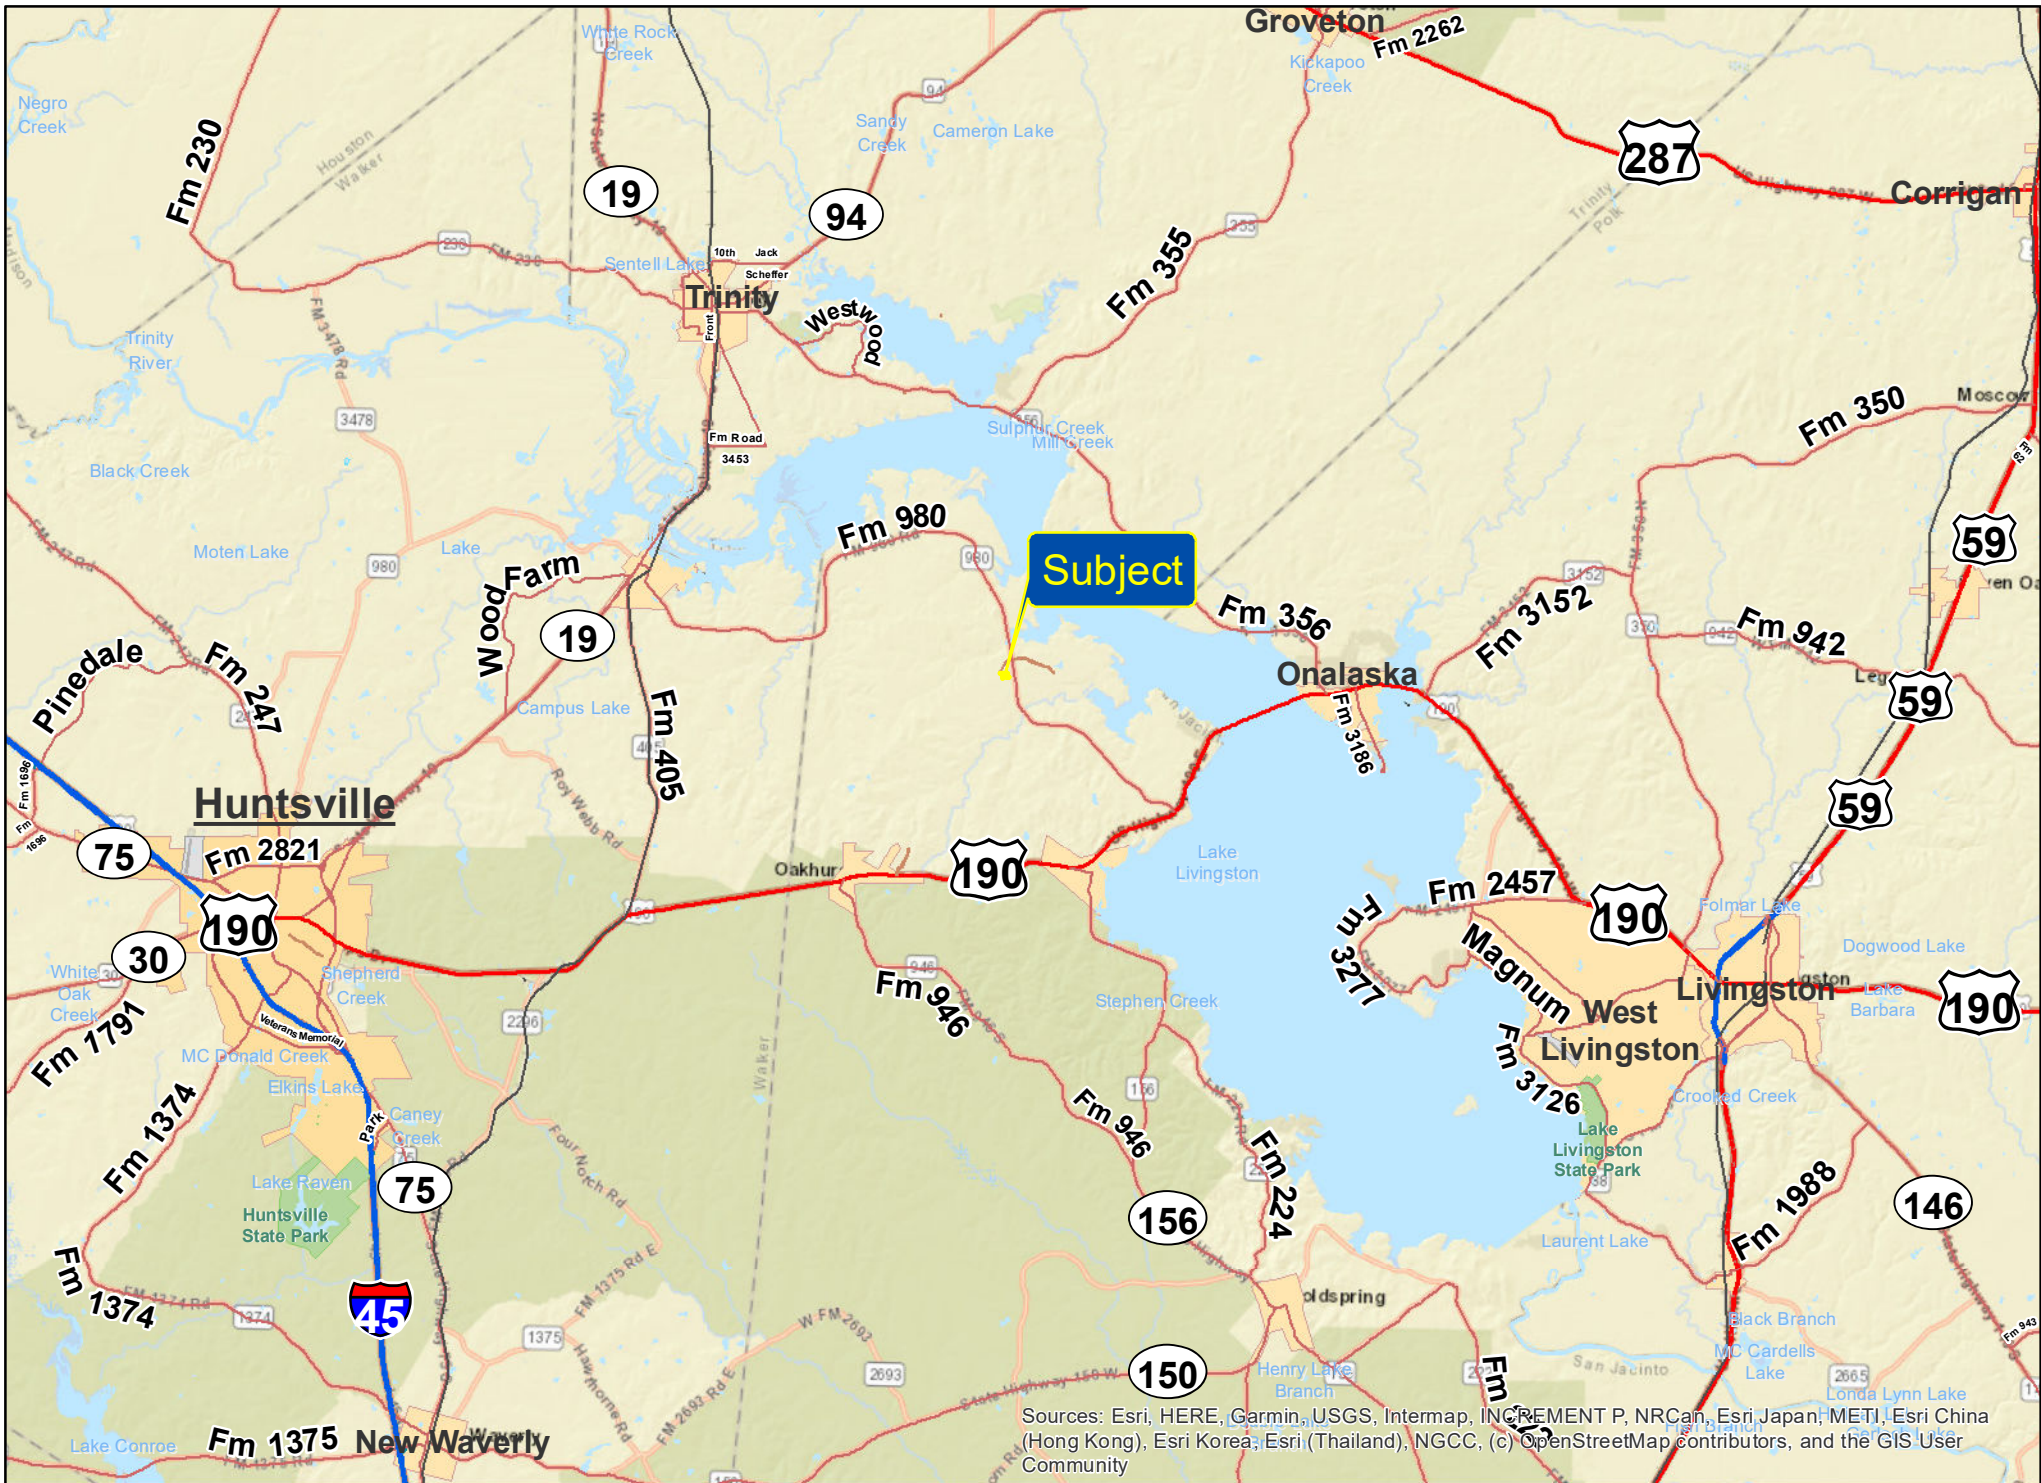

Sources: Esri, HERE, Garmin, USGS, Intermap, INCREMENT P, NRCan, Esri Japan, METI, Esri China (Hong Kong), Esri Korea, Esri (Thailand), NGCC, (c) OpenStreetMap Contributors, and the GIS User Community

10.124 Acres | Point Blank, San Jacinto Co., TX

For illustration purposes only.

Sources: Esri, HERE, Garmin, USGS, Intermap, INCREMENT P, NRCan, Esri Japan, METI, Esri China (Hong Kong), Esri Korea, Esri (Thailand), NGCC, (c) OpenStreetMap contributors, and the GIS User Community

10.124 Acres | Point Blank, San Jacinto Co., TX

For illustration purposes only.

10.124 Acres | Point Blank, San Jacinto Co., TX

For illustration purposes only.