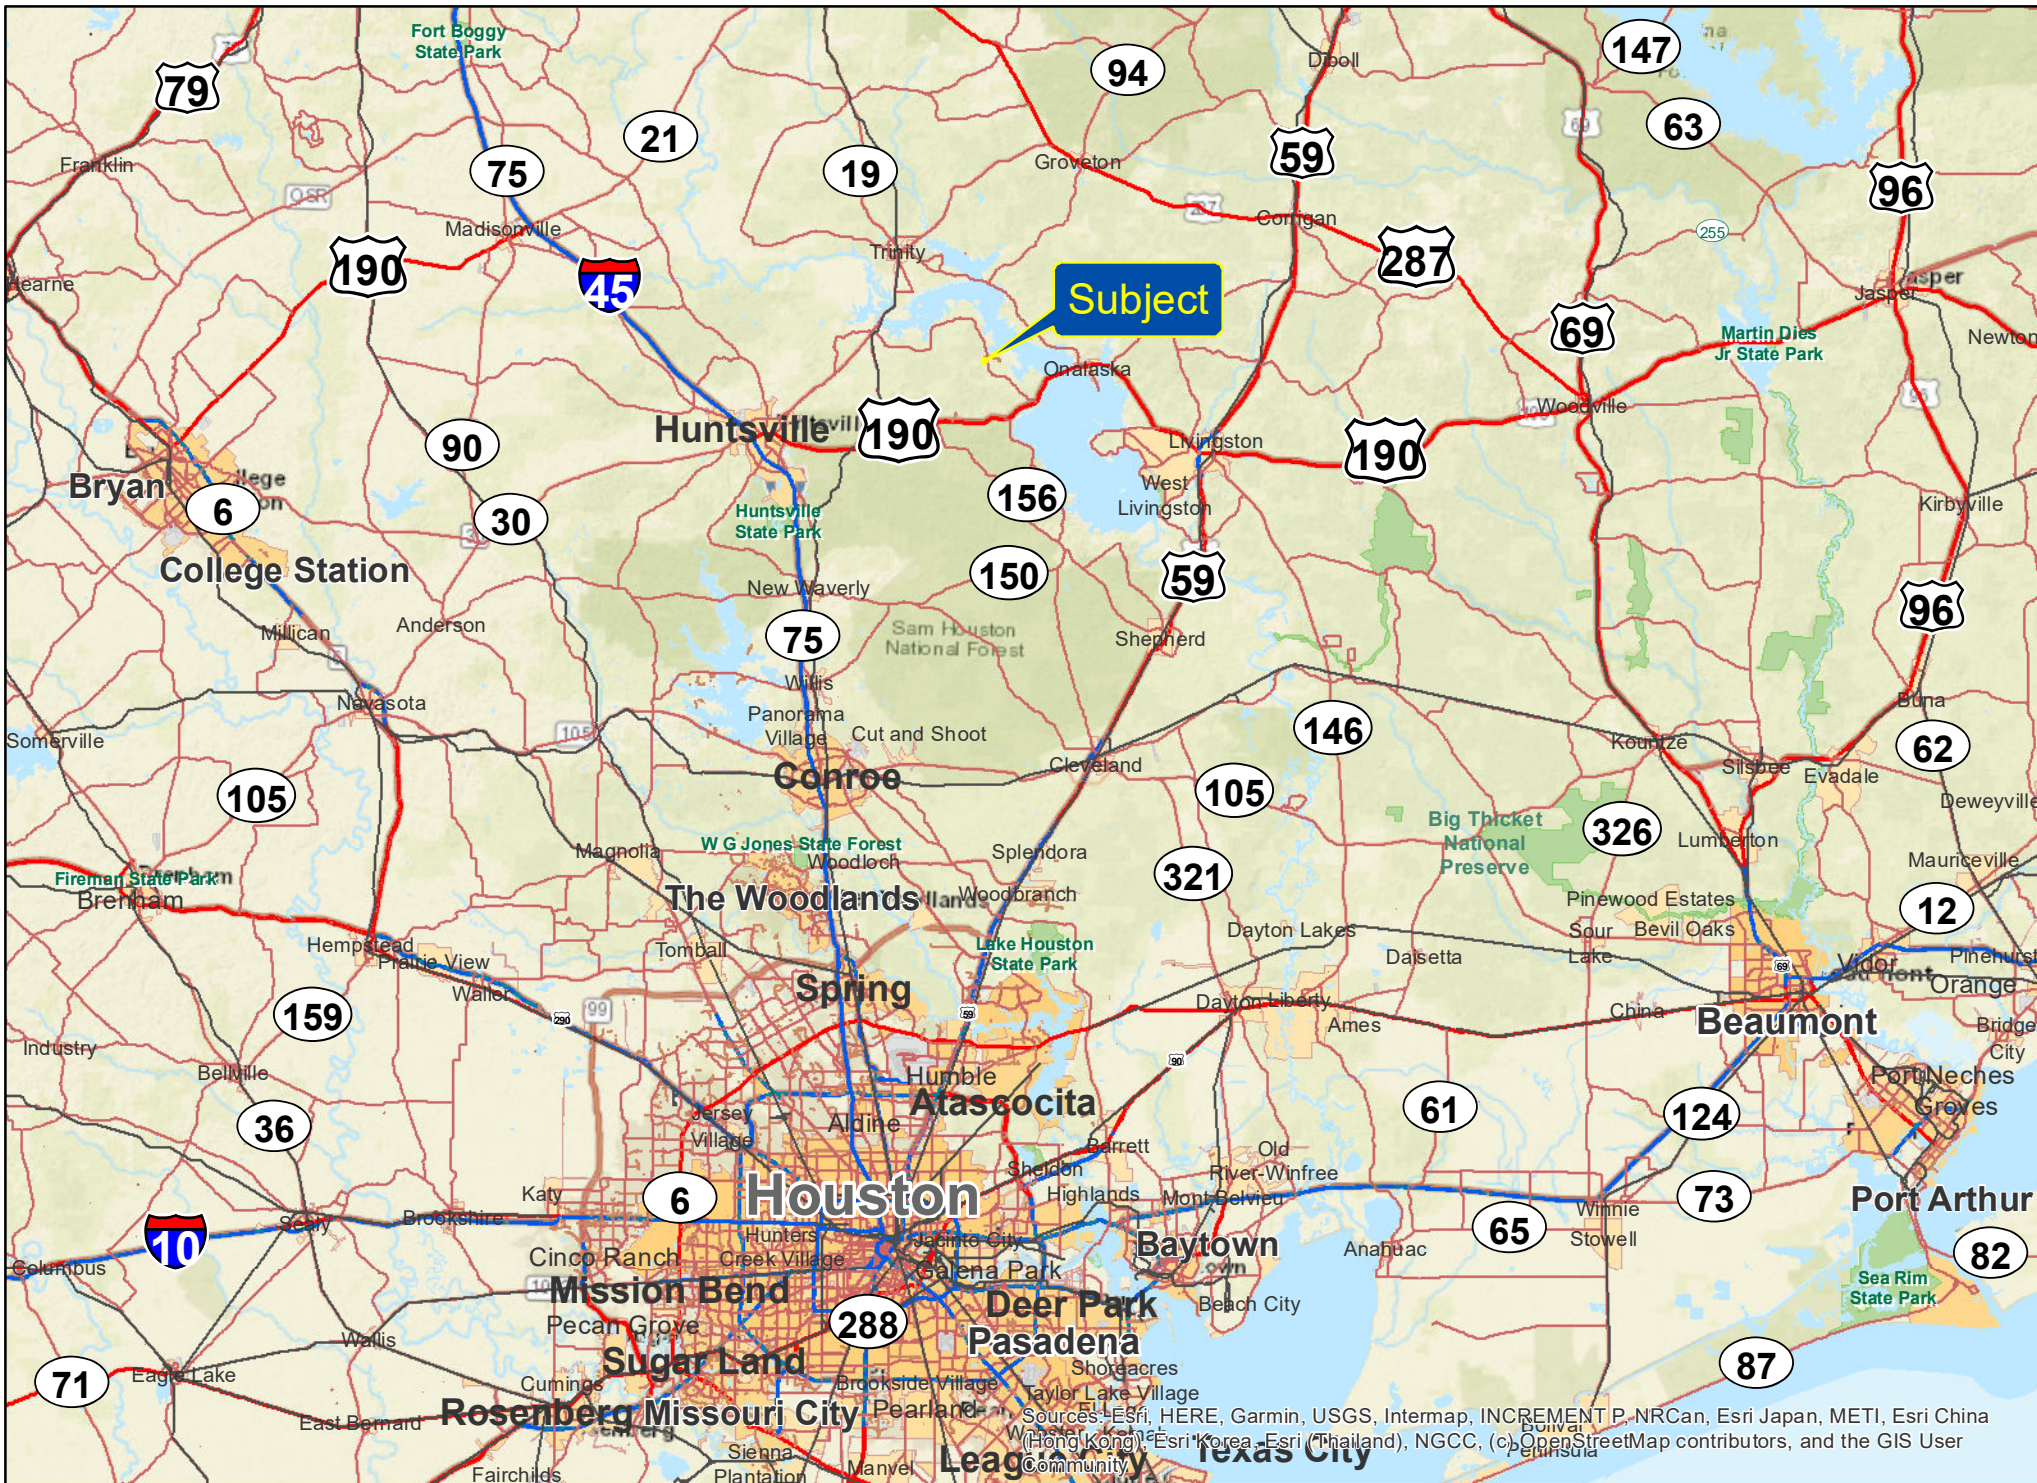

10.124 Acres | Point Blank, San Jacinto Co., TX

For illustration purposes only.