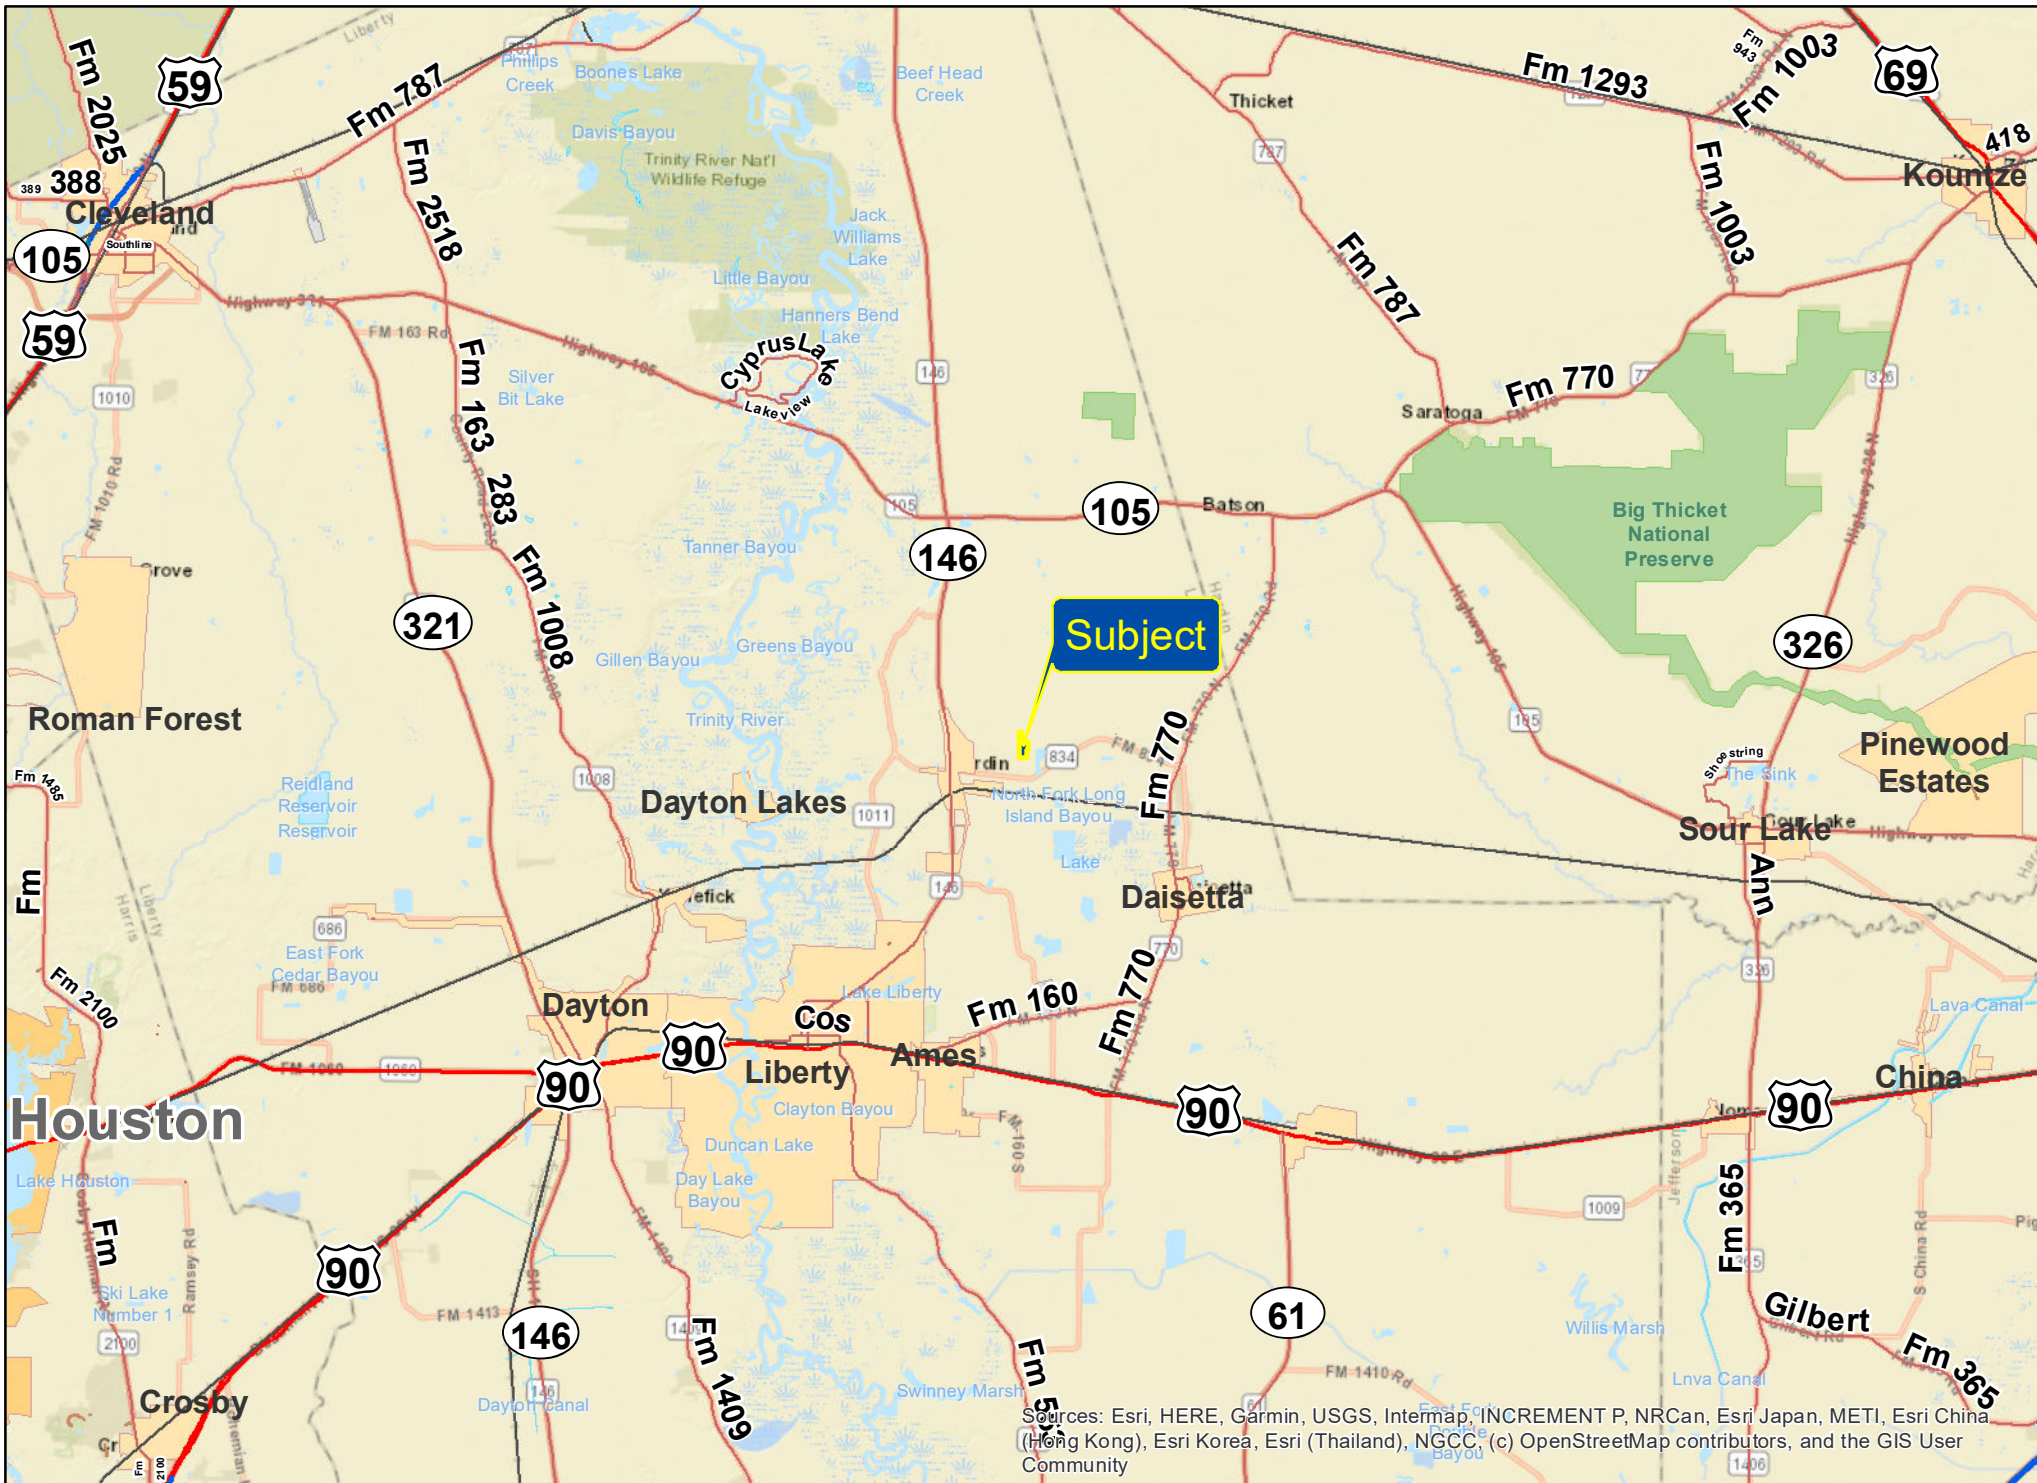

Subject

Sources: Esri, HERE, Garmin, USGS, Intermap, INCREMENT P, NRCan, Esri Japan, METI, Esri China (Hong Kong), Esri Korea, Esri (Thailand), NGCC, (c) OpenStreetMap contributors, and the GIS User Community

67.597 Acres | Hardin, Liberty Co., TX

For illustration purposes only.

Sources: Esri, HERE, Garmin, USGS, Intermap, INCREMENT P, NRCan, Esri Japan, METI, Esri China (Hong Kong), Esri Korea, Esri (Thailand), NGCC, (c) OpenStreetMap contributors, and the GIS User Community

67.597 Acres | Hardin, Liberty Co., TX

For illustration purposes only.

Sources: Esri, HERE, Garmin, USGS, Intermap, INCREMENT P, NRCan, Esri Japan, METI, Esri China (Hong Kong), Esri Korea, Esri (Thailand), NGCC, (c) OpenStreetMap contributors, and the GIS User

67.597 Acres | Hardin, Liberty Co., TX

For illustration purposes only.