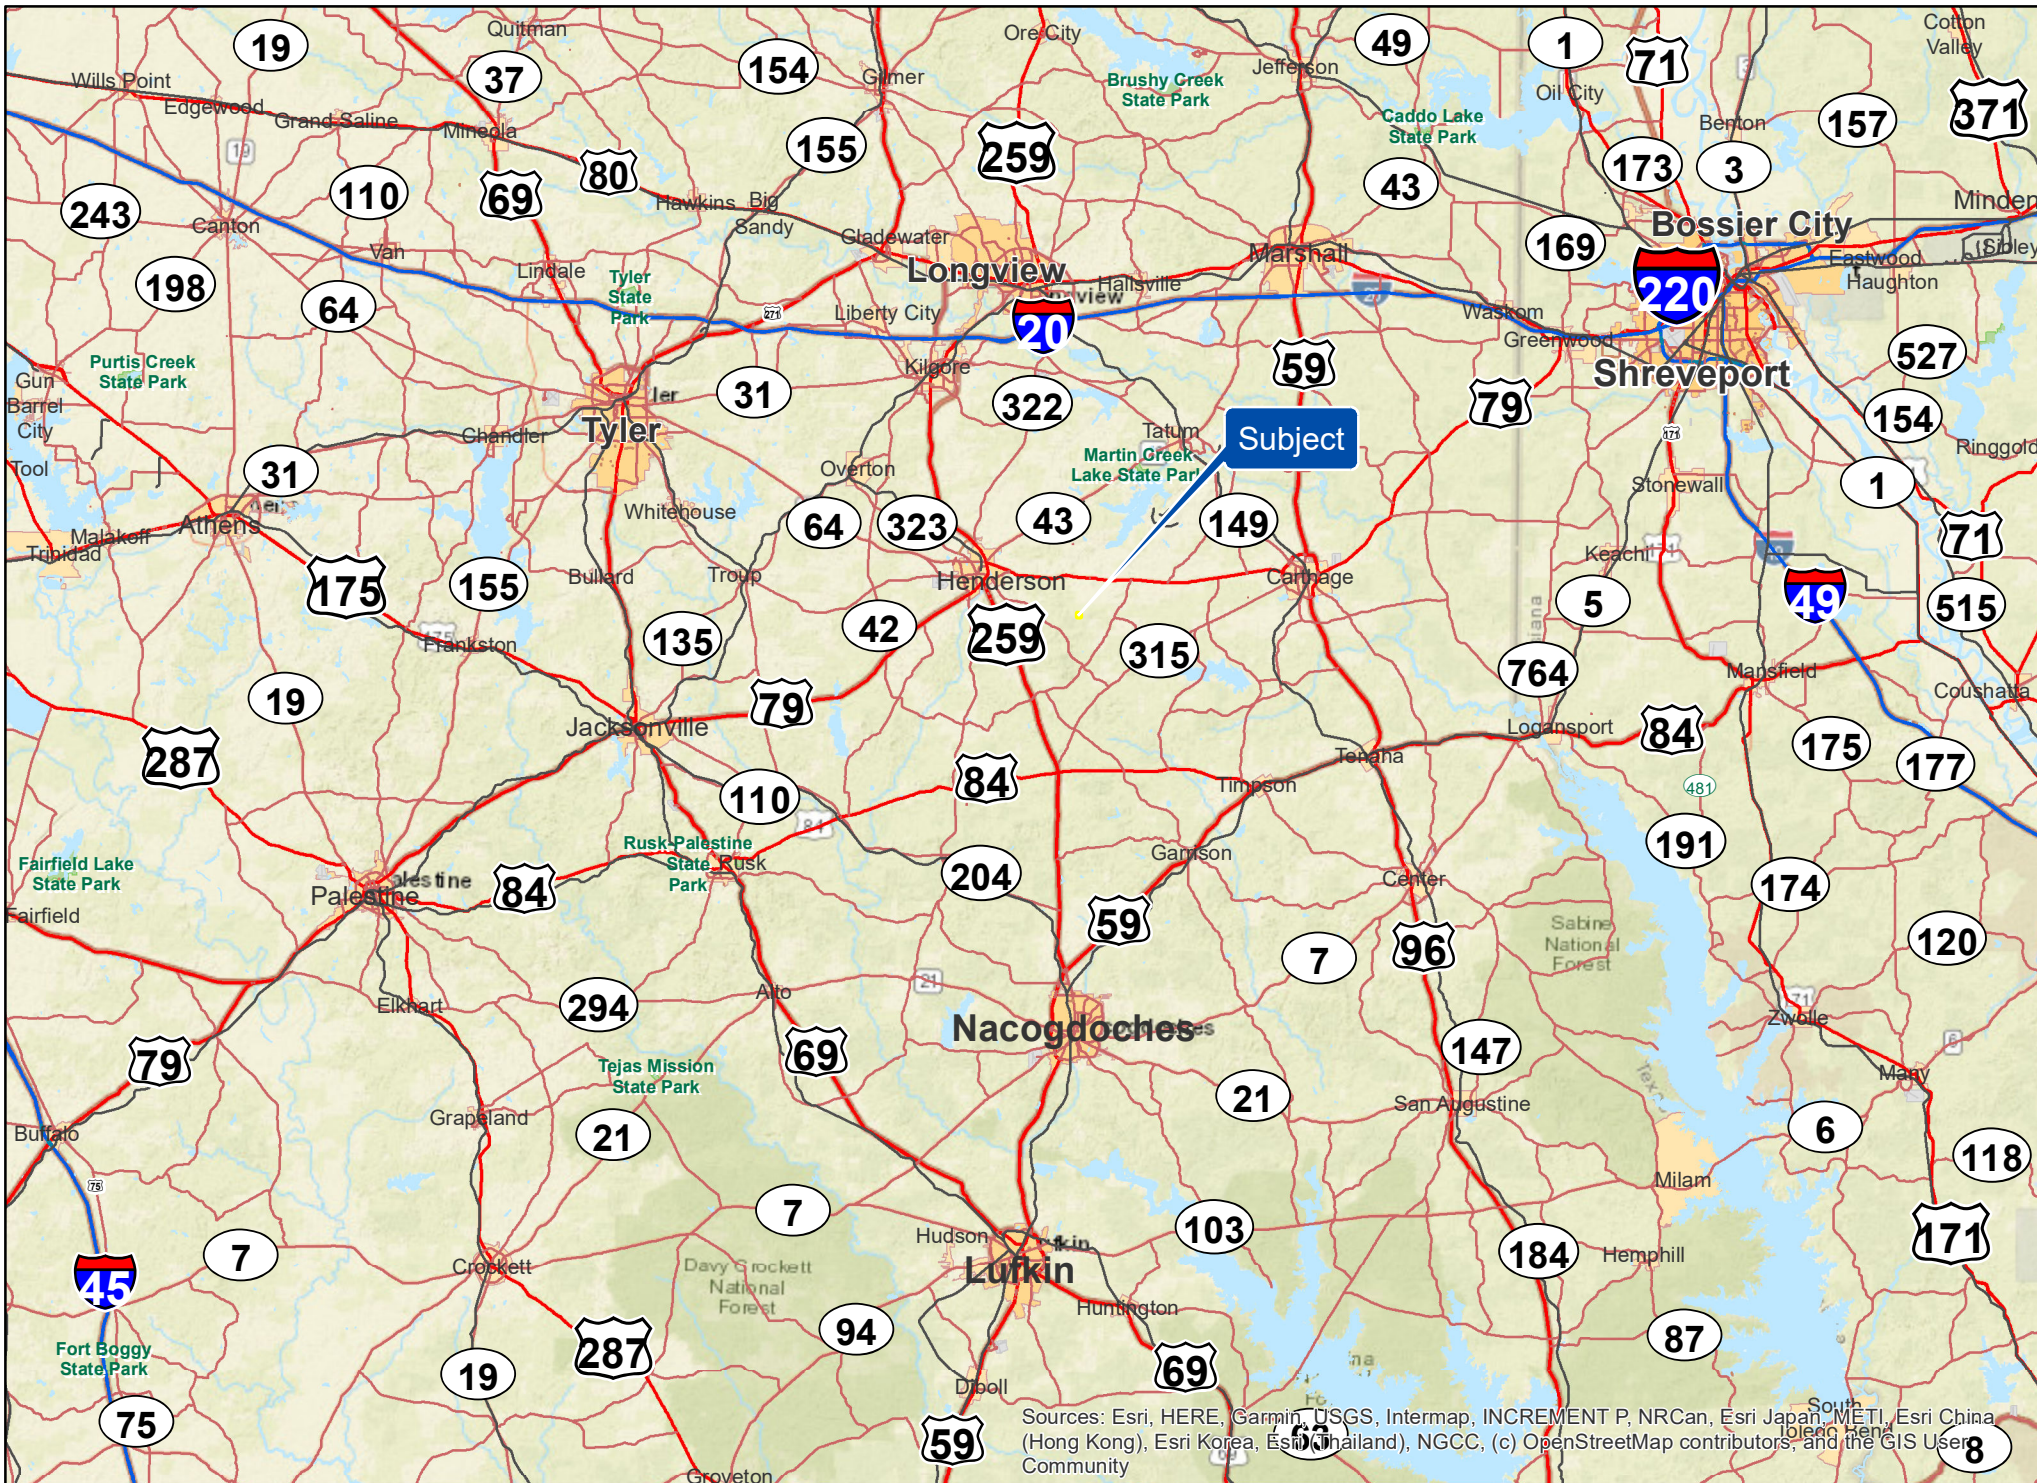

50 Ac | FM 2867 | Rusk County, TX

For illustration purposes only.

Subject

Sources: Esri, HERE, Garmin, USGS, Intermap, INCREMENT P, NRCan, Esri Japan, METI, Esri China (Hong Kong), Esri Korea, Esri (Thailand), NGCC, (c) OpenStreetMap contributors, and the GIS User Community

50 Ac | FM 2867 | Rusk County, TX

For illustration purposes only.

Sources: Esri, HERE, Garmin, USGS, Intermap, INCREMENT P, NRCan, Esri Japan, METI, Esri China (Hong Kong), Esri Korea, Esri (Thailand), NGCC, (c) OpenStreetMap contributors, and the GIS User Community

50 Ac | FM 2867 | Rusk County, TX

For illustration purposes only.