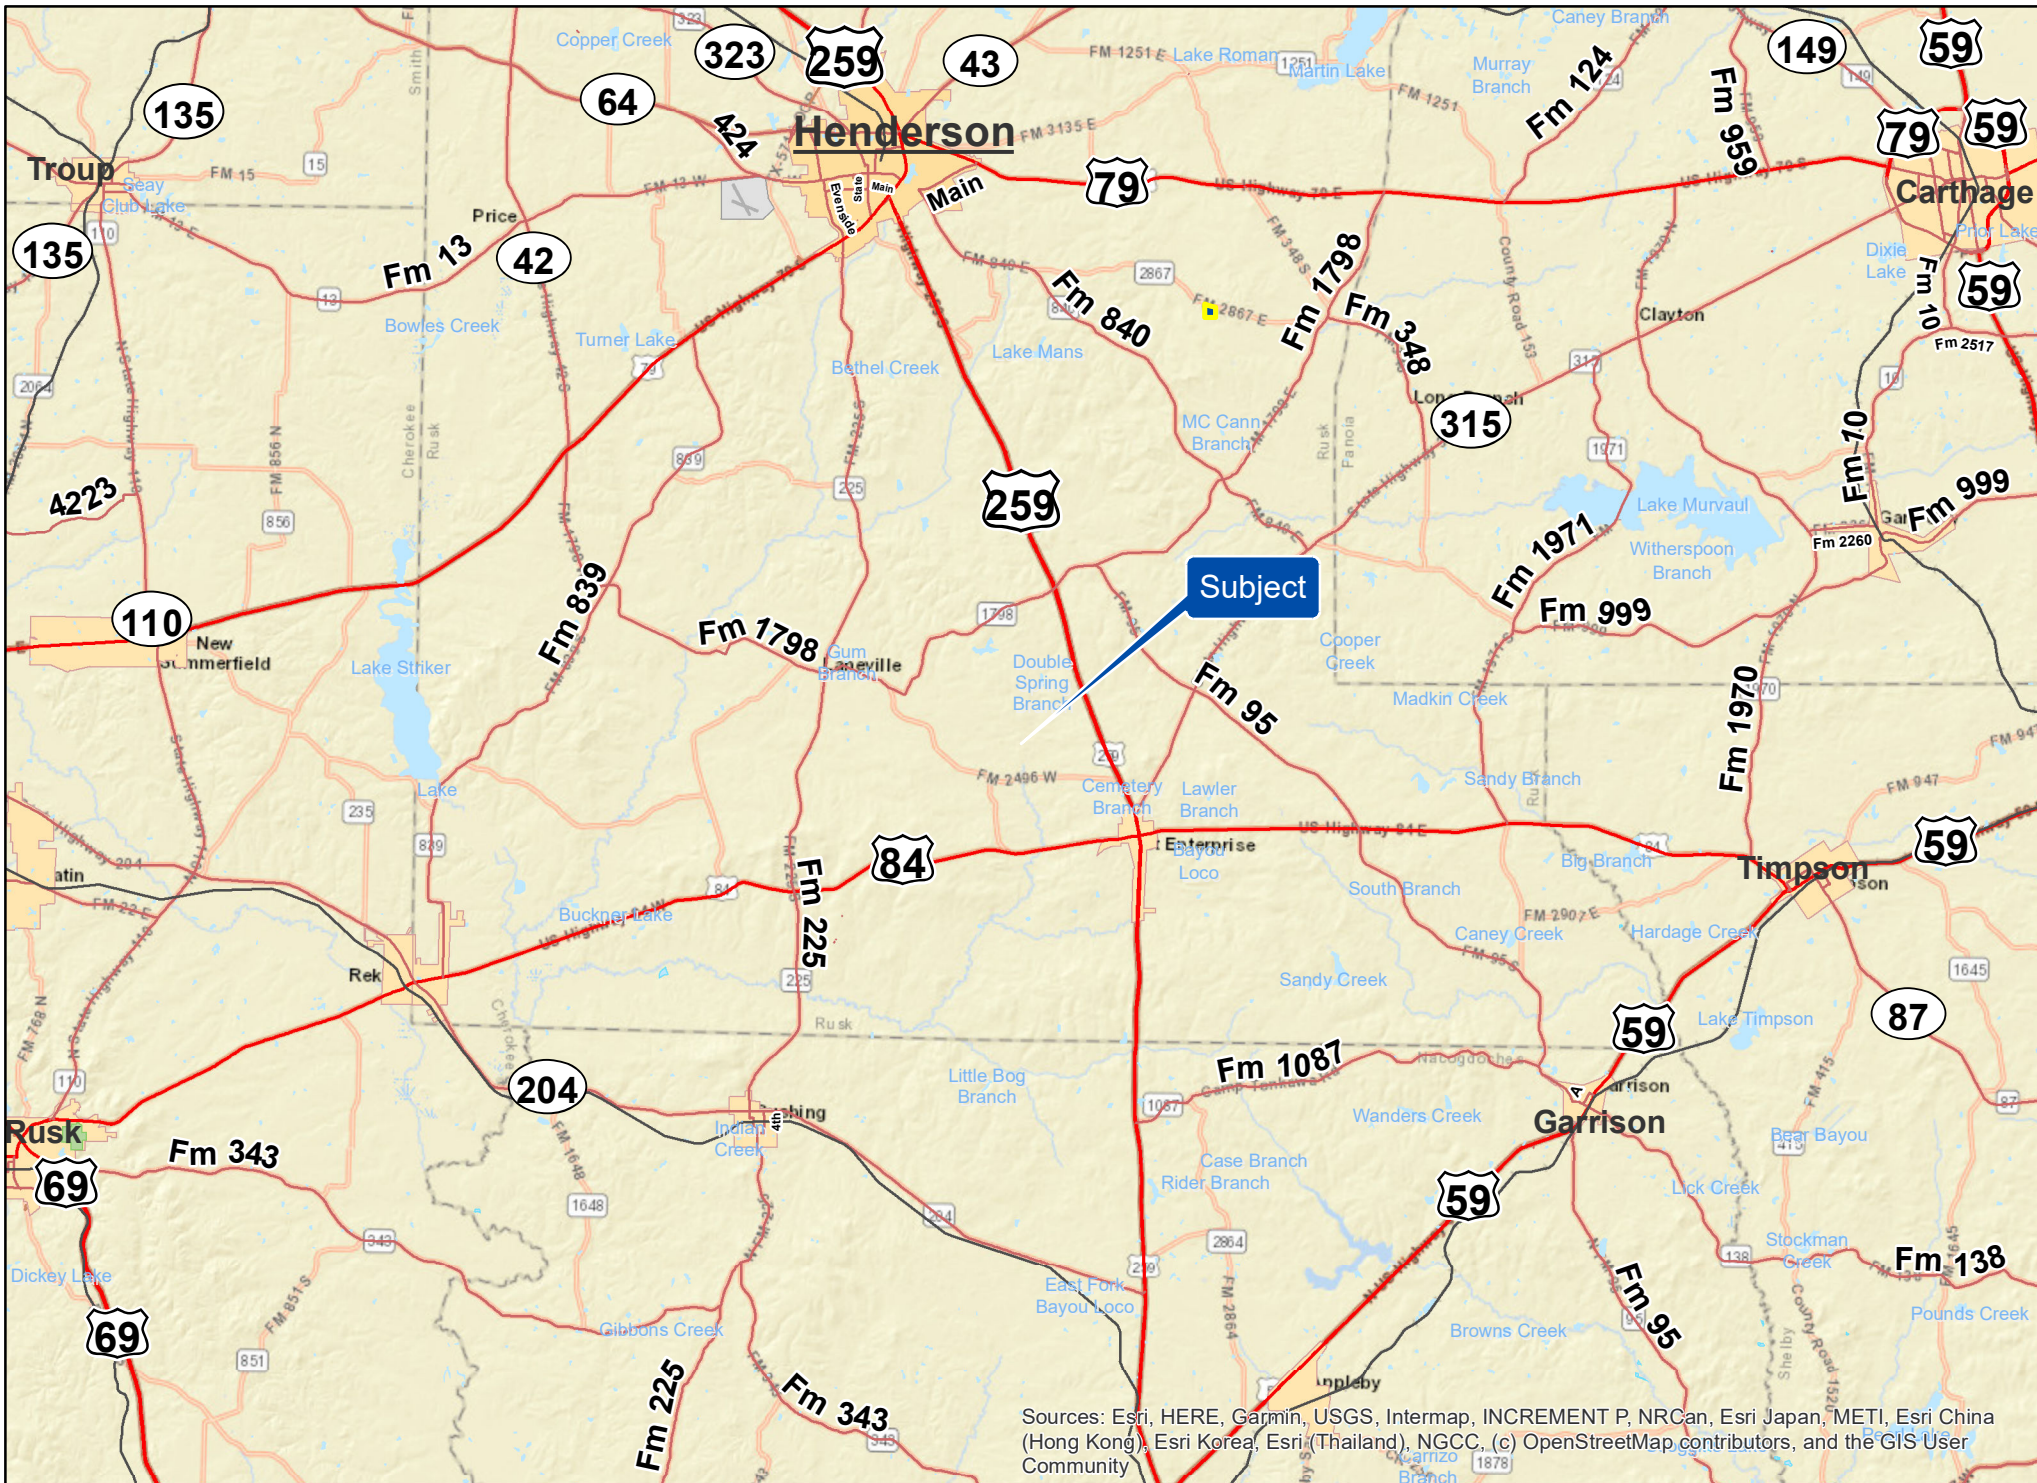

Sources: Esri, HERE, Garmin, USGS, Intermap, INCREMENT P, NRCan, Esri Japan, METI, Esri China (Hong Kong), Esri Korea, Esri (Thailand), NGCC, (c) OpenStreetMap contributors, and the GIS User Community

50 Ac | FM 2867 | Rusk County, TX

For illustration purposes only.

Subject

Sources: Esri, HERE, Garmin, USGS, Intermap, INCREMENT P, NRCan, Esri Japan, METI, Esri China (Hong Kong), Esri Korea, Esri (Thailand), NGCC, (c) OpenStreetMap contributors, and the GIS User Community

50 Ac | FM 2867 | Rusk County, TX

For illustration purposes only.

Sources: Esri, HERE, Garmin, USGS, Intermap, INCREMENT P, NRCan, Esri Japan, METI, Esri China (Hong Kong), Esri Korea, Esri (Thailand), NGCC, (c) OpenStreetMap contributors, and the GIS User Community

50 Ac | FM 2867 | Rusk County, TX

For illustration purposes only.