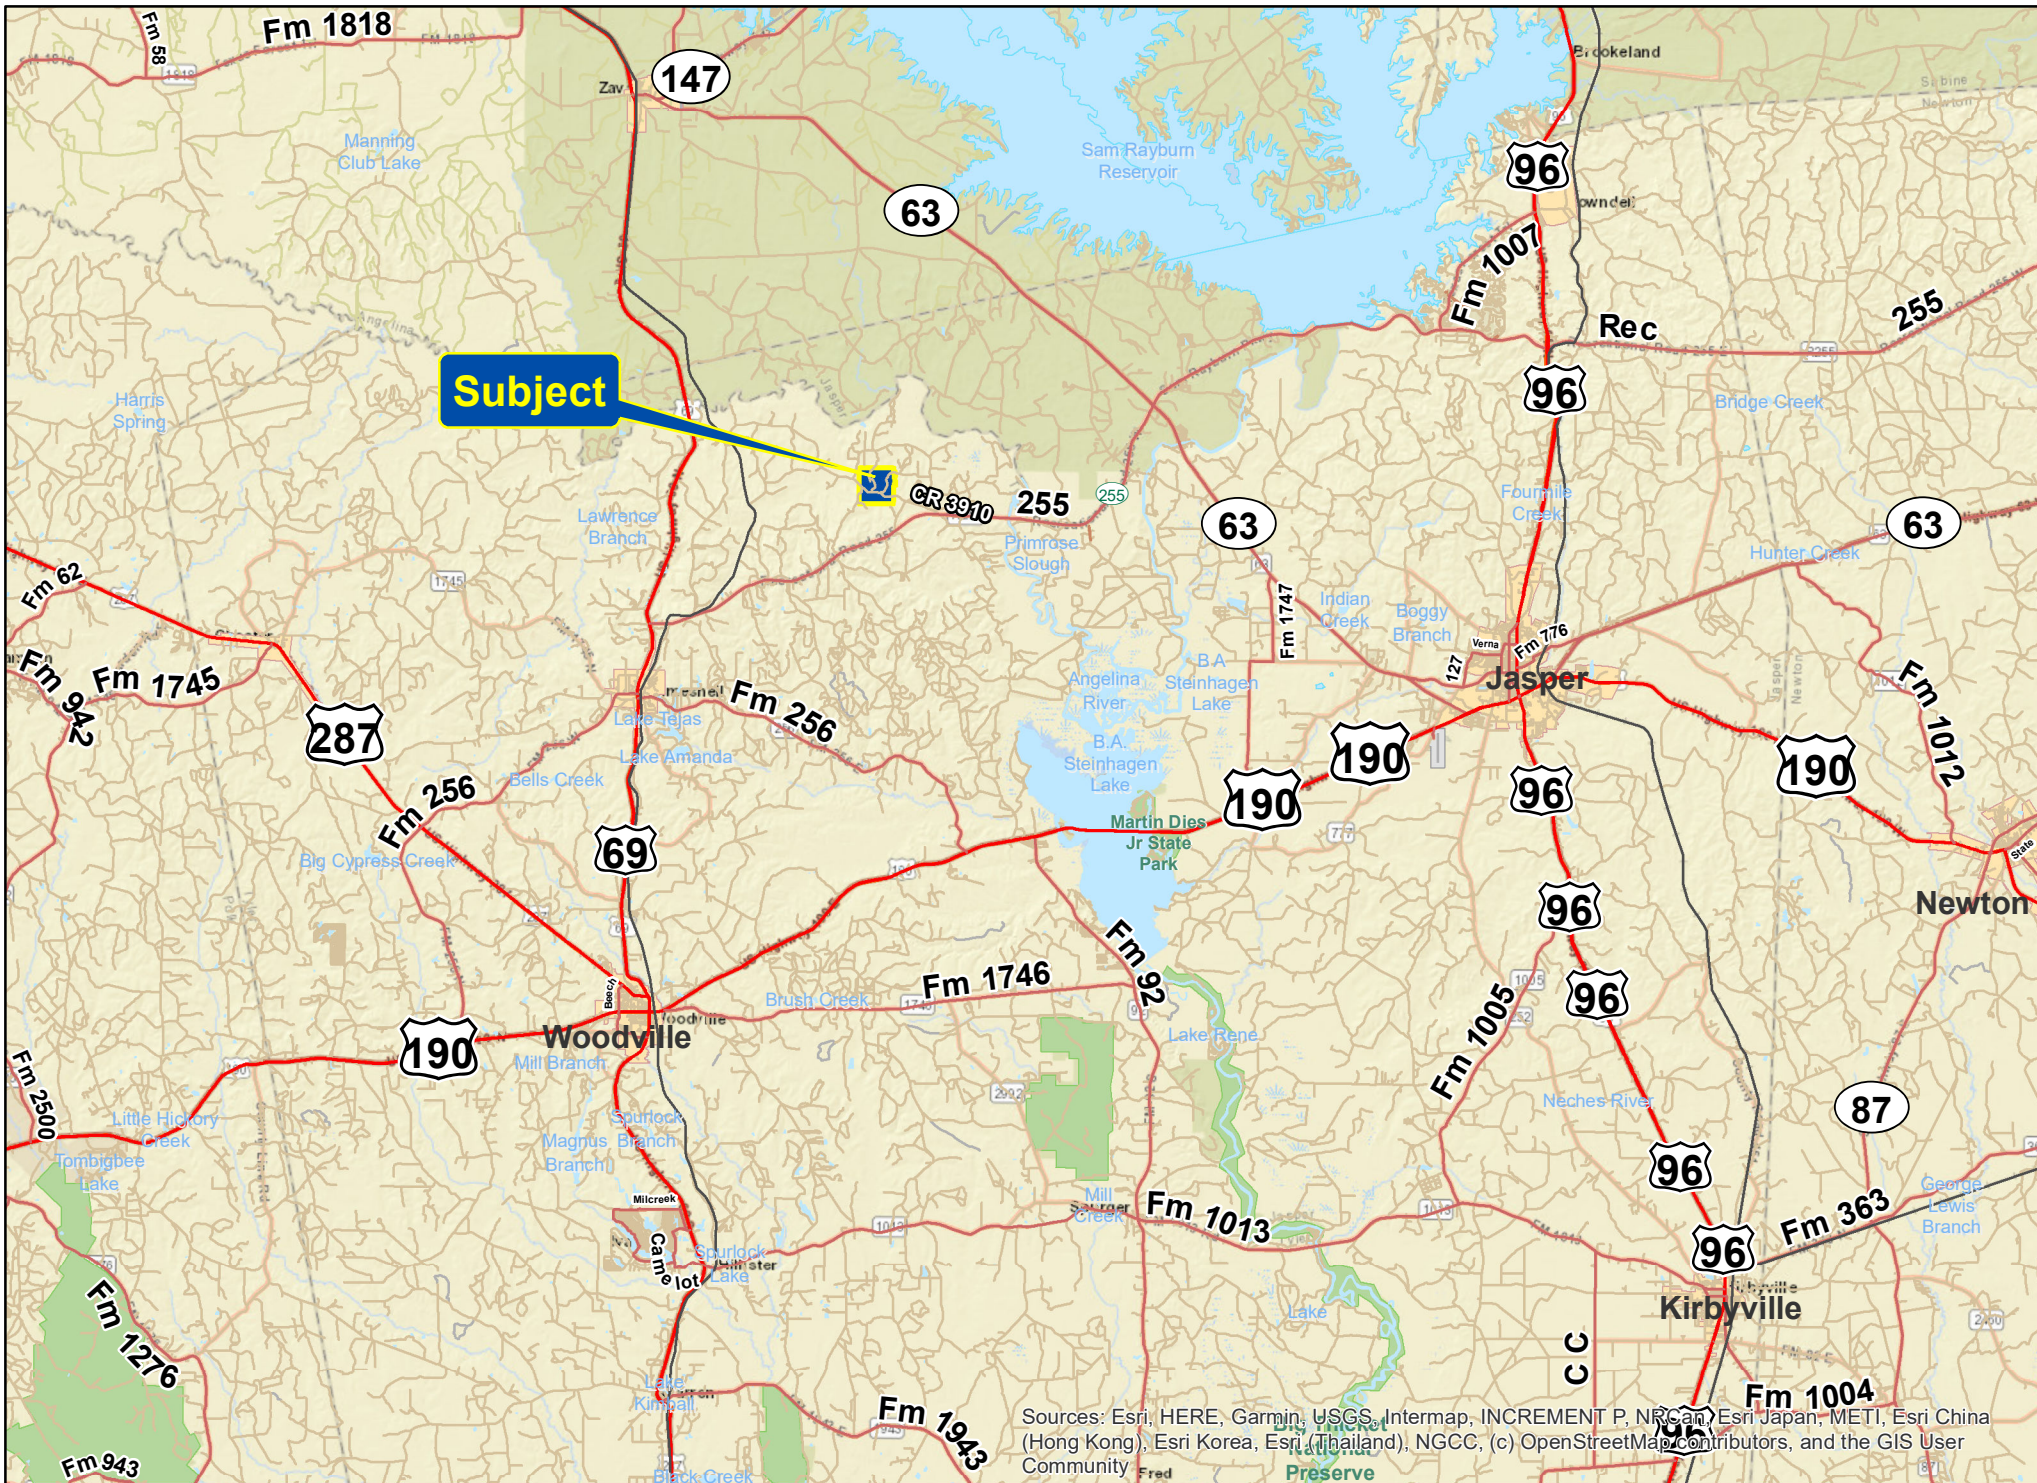

Subject

CR 3910

255

63

96

96

63

287

Fm 256

69

Fm 256

190

190

96

190

190

Woodville

Fm 1746

Fm 92

96

96

Newton

Fm 1005

87

Fm 1276

Carne

Fm 1013

96

Fm 363

Fm 1943

Kirbyville

Fm 1004

Sources: Esri, HERE, Garmin, USGS, Intermap, INCREMENT P, NRCan, Esri Japan, METI, Esri China (Hong Kong), Esri Korea, Esri (Thailand), NGCC, (c) OpenStreetMap contributors, and the GIS User Community