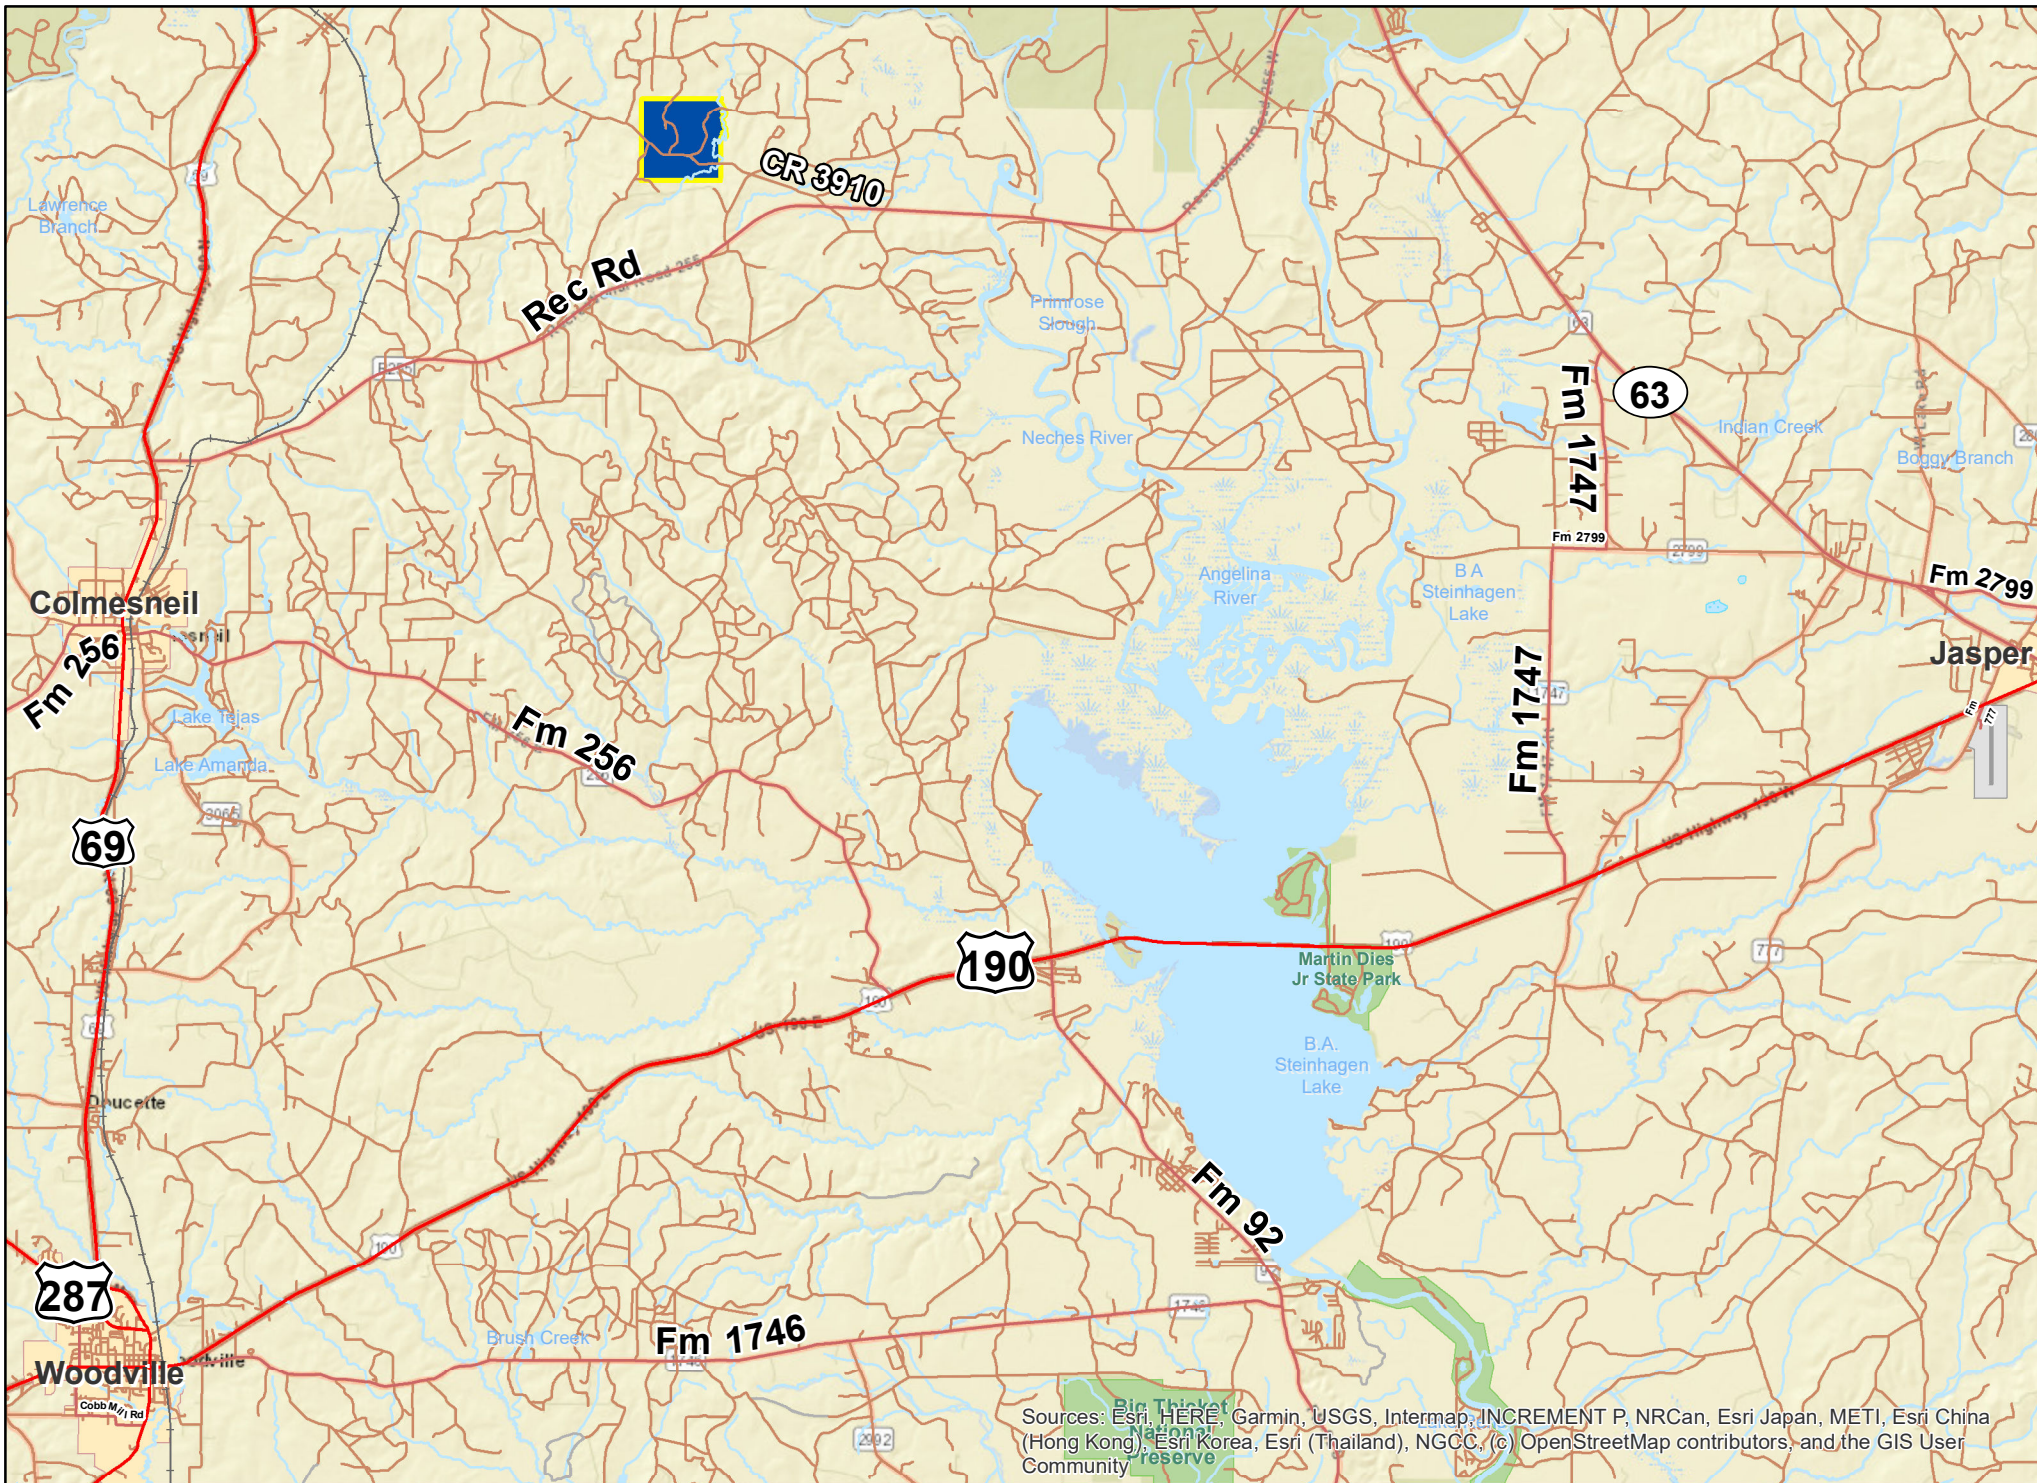

Sources: Esri, HERE, Garmin, USGS, Intermap, INCREMENT P, NRCan, Esri Japan, METI, Esri China (Hong Kong), Esri Korea, Esri (Thailand), NGCC, (c) OpenStreetMap contributors, and the GIS User Community

652 Acres | CR 3910 | Tyler Co., Texas

For illustration purposes only.

Sources: Esri, HERE, Garmin, USGS, Intermap, INCREMENT P, NRCan, Esri Japan, METI, Esri China (Hong Kong), Esri Korea, Esri (Thailand), NGCC, (c) OpenStreetMap contributors, and the GIS User Community

652 Acres | CR 3910 | Tyler Co., Texas

For illustration purposes only.

Subject

CR 3910

255

63

96

96