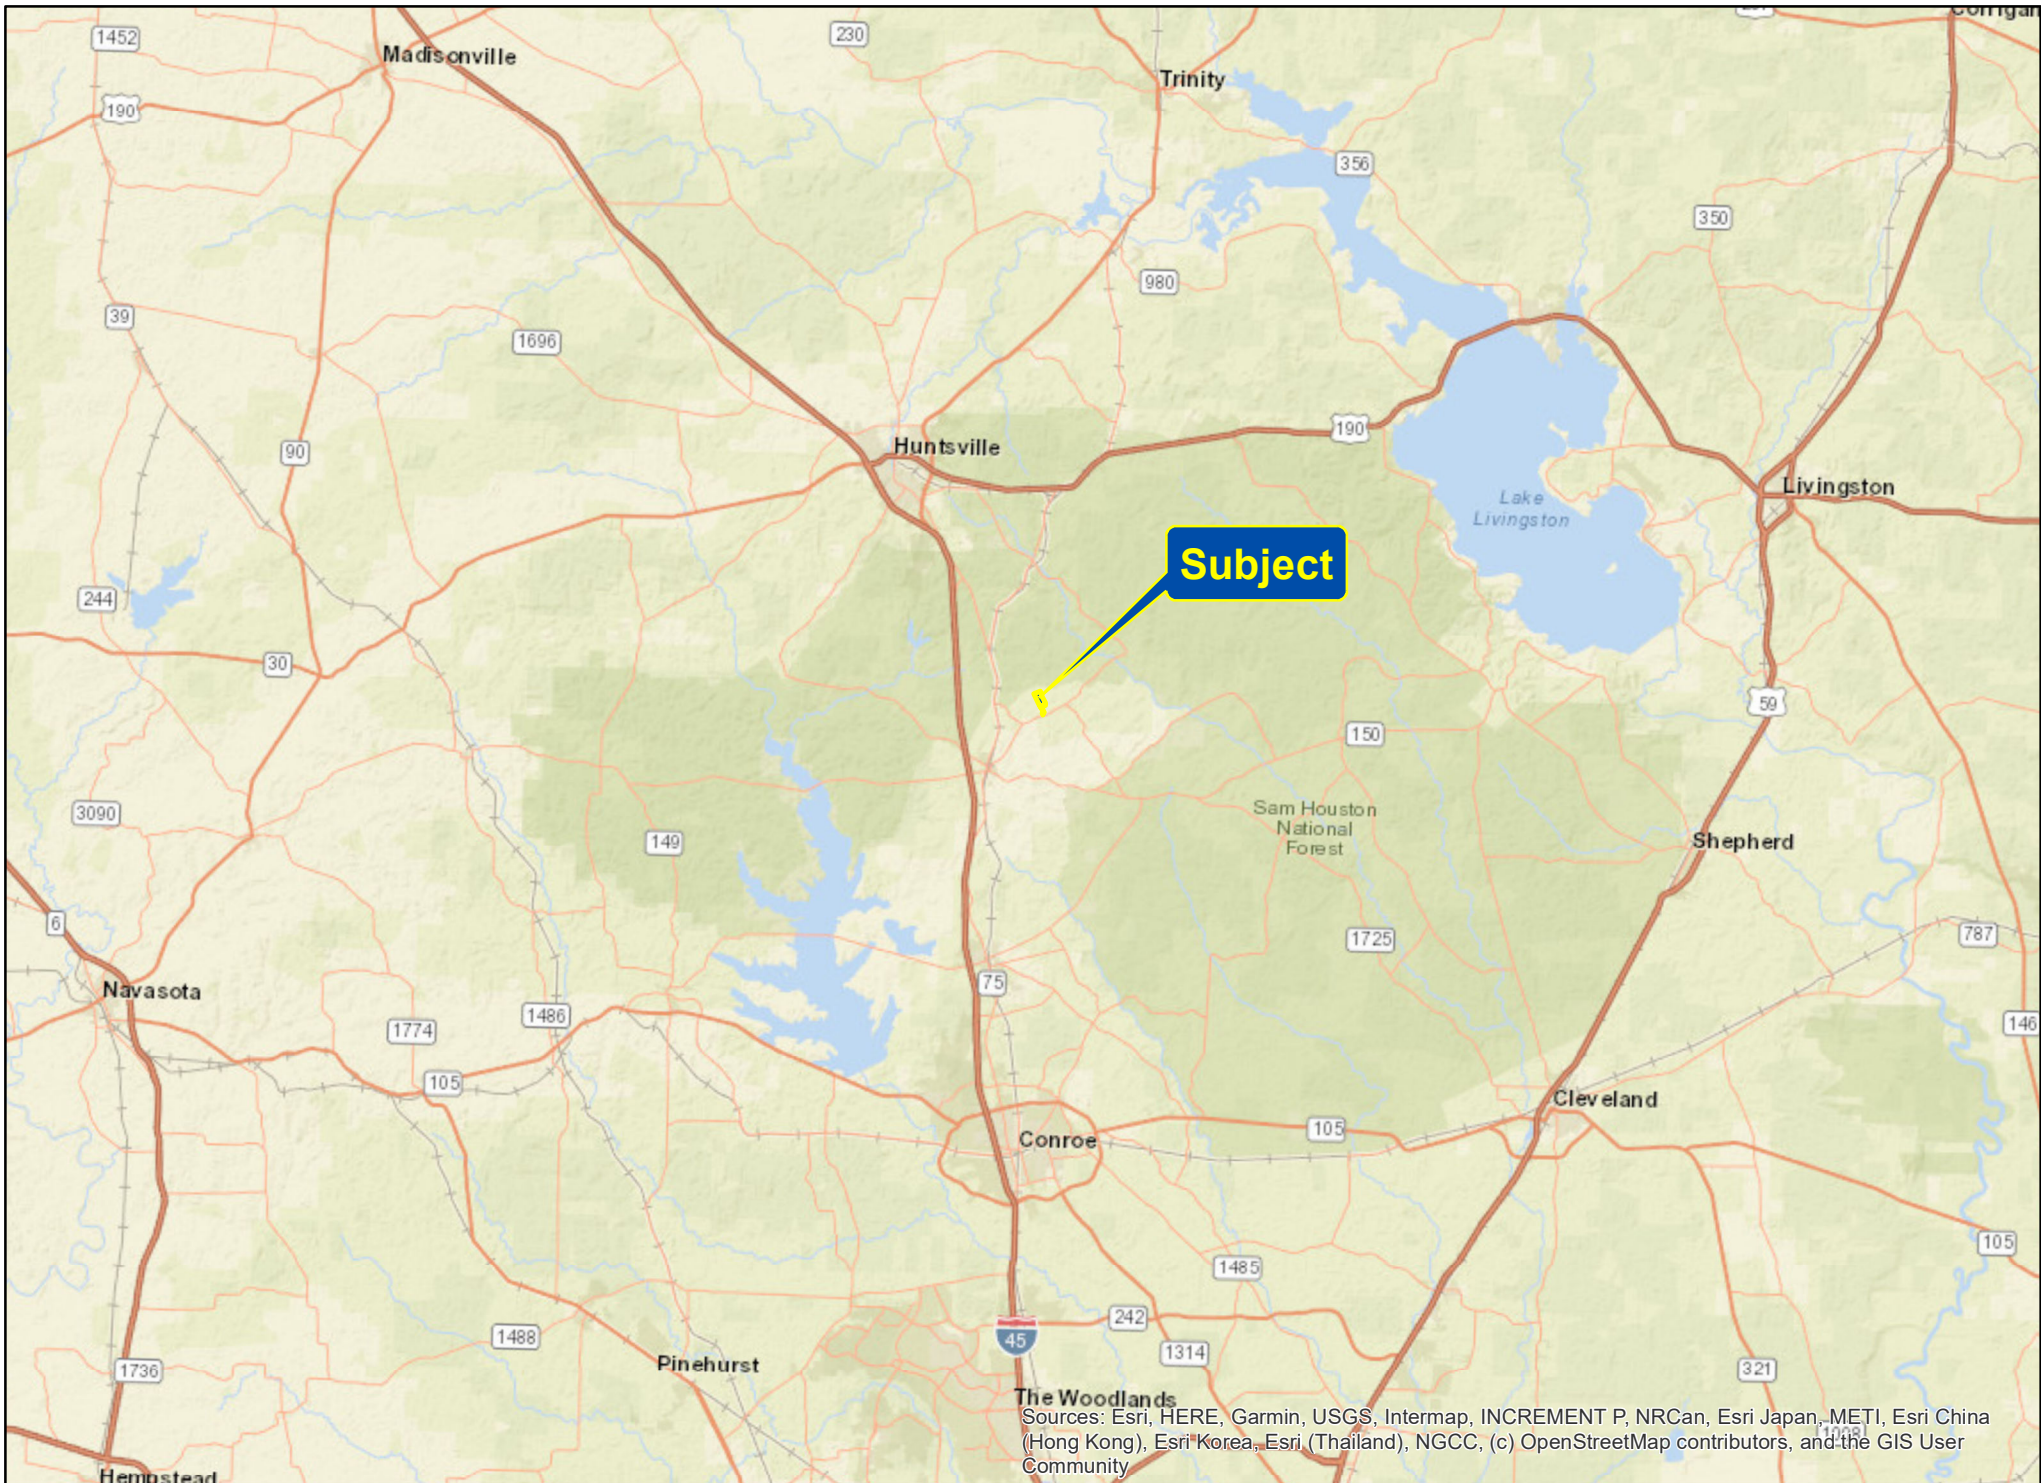

Sources: Esri, HERE, Garmin, USGS, Intermap, INCREMENT P, NRCan, Esri Japan, METI, Esri China (Hong Kong), Esri Korea, Esri (Thailand), NGCC, (c) OpenStreetMap contributors, and the GIS User Community

104 Acres | FM 1375 | Montgomery Co., TX

For illustration purposes only.