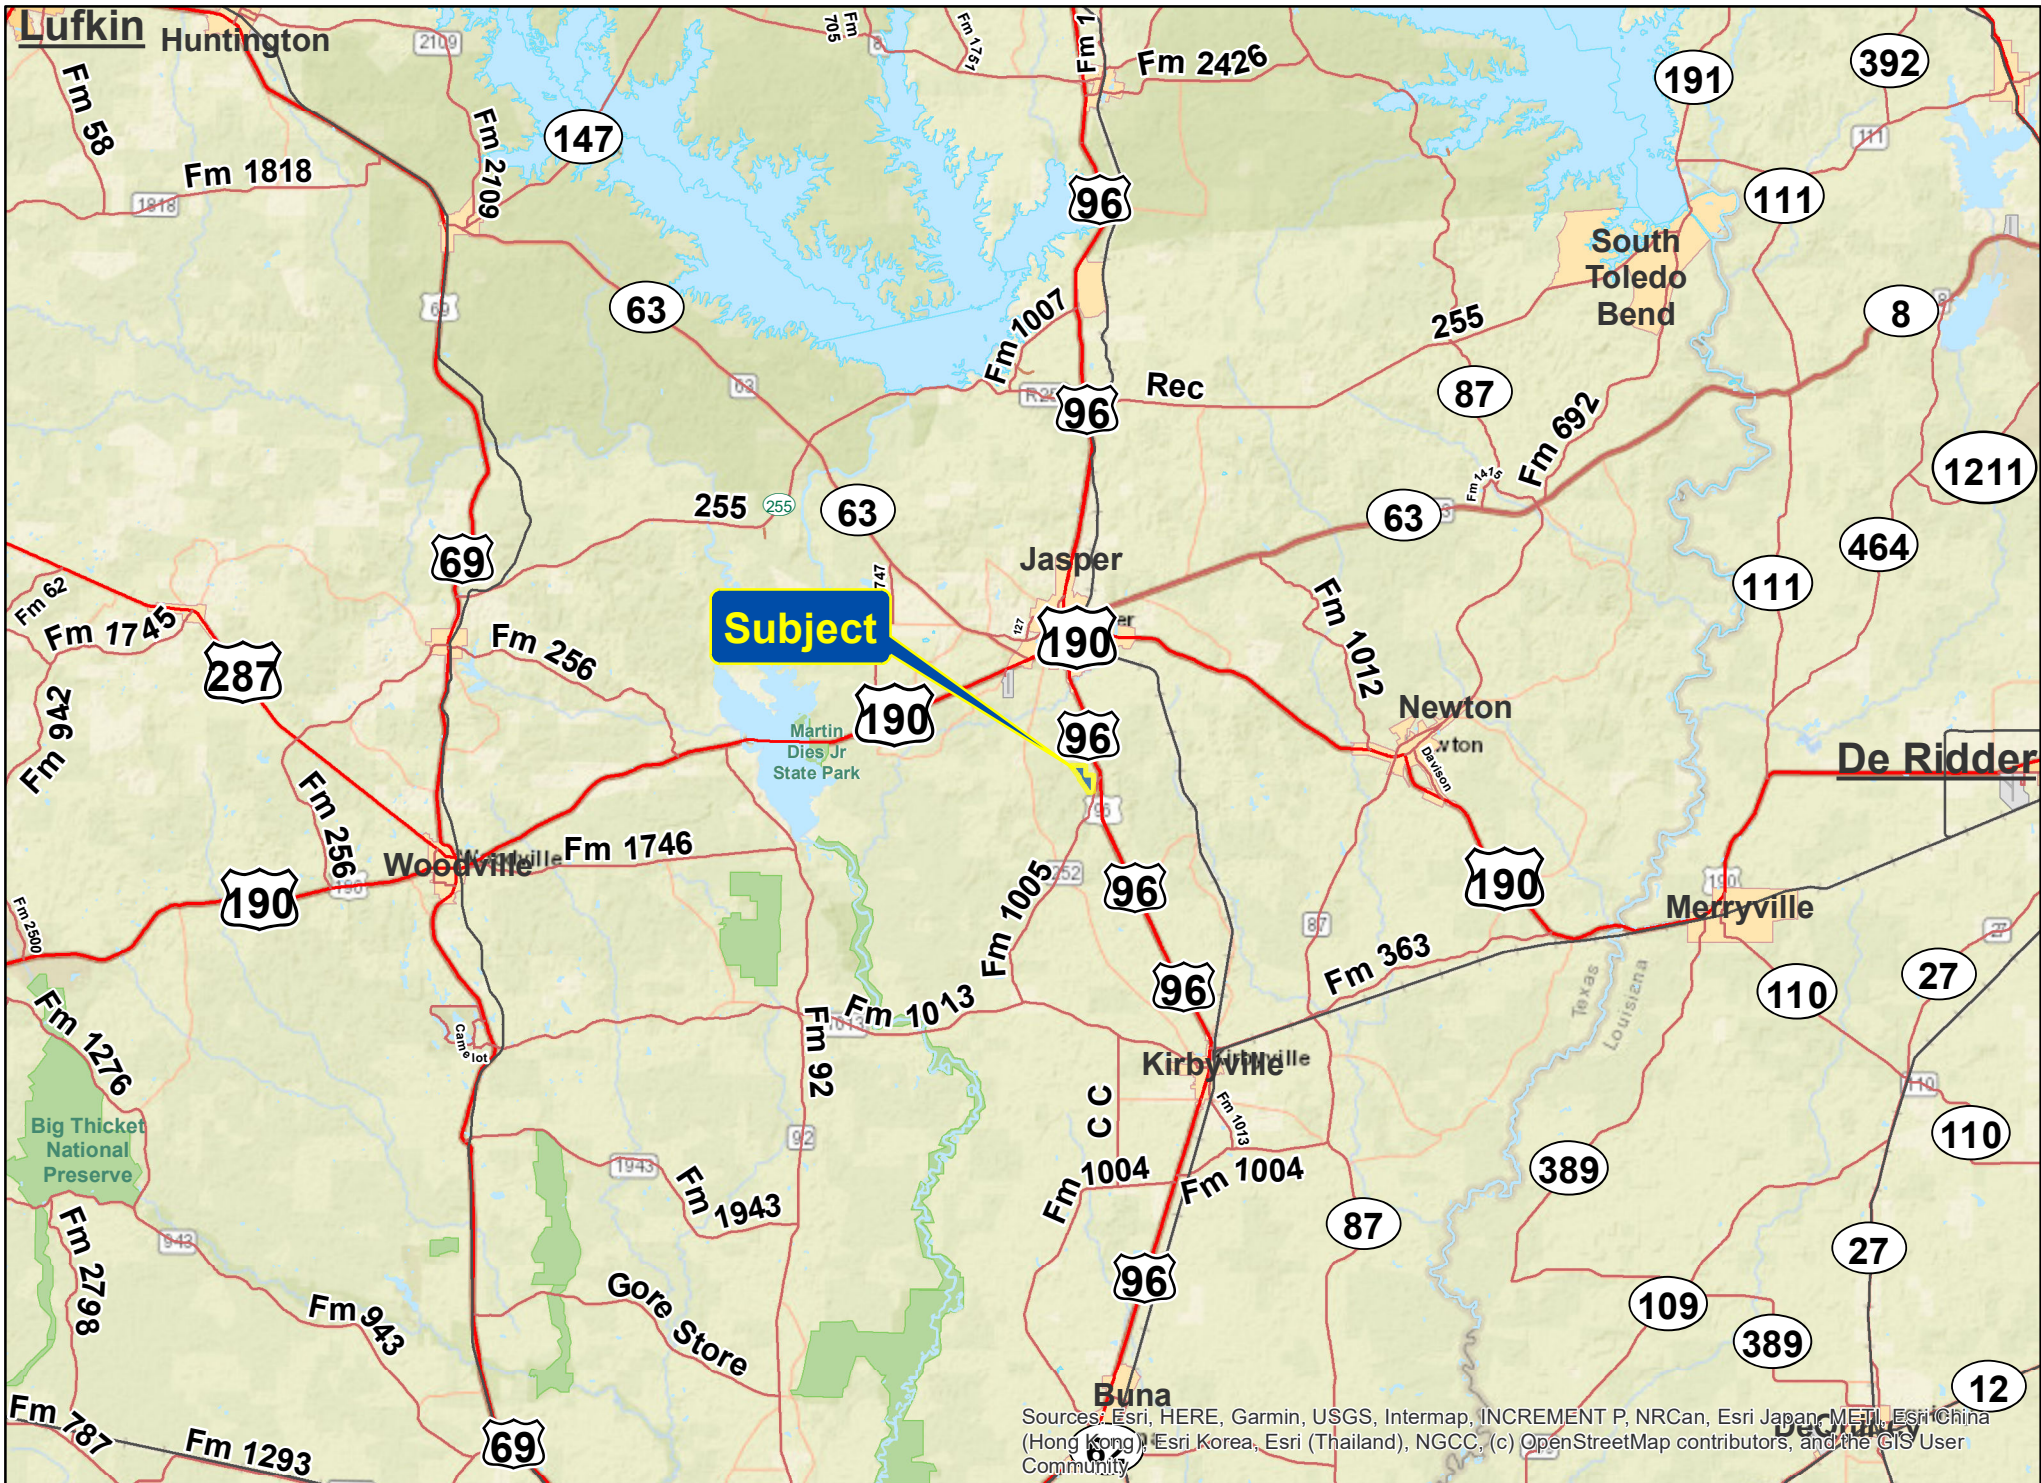

327 Acres | FM 1005 | Jasper Co., Texas

For illustration purposes only.

Sources: Esri, HERE, Garmin, USGS, Intermap, INCREMENT P, NRCan, Esri Japan, METI, Esri China (Hong Kong), Esri Korea, Esri (Thailand), NGCC, (c) OpenStreetMap contributors, and the GIS User Community

327 Acres | FM 1005 | Jasper Co., Texas

For illustration purposes only.

Sources: Esri, HERE, Garmin, USGS, Intermap, INCREMENT P, NRCan, Esri Japan, MEIT, Esri China (Hong Kong), Esri Korea, Esri (Thailand), NGCC, (c) OpenStreetMap contributors, and the GIS User Community