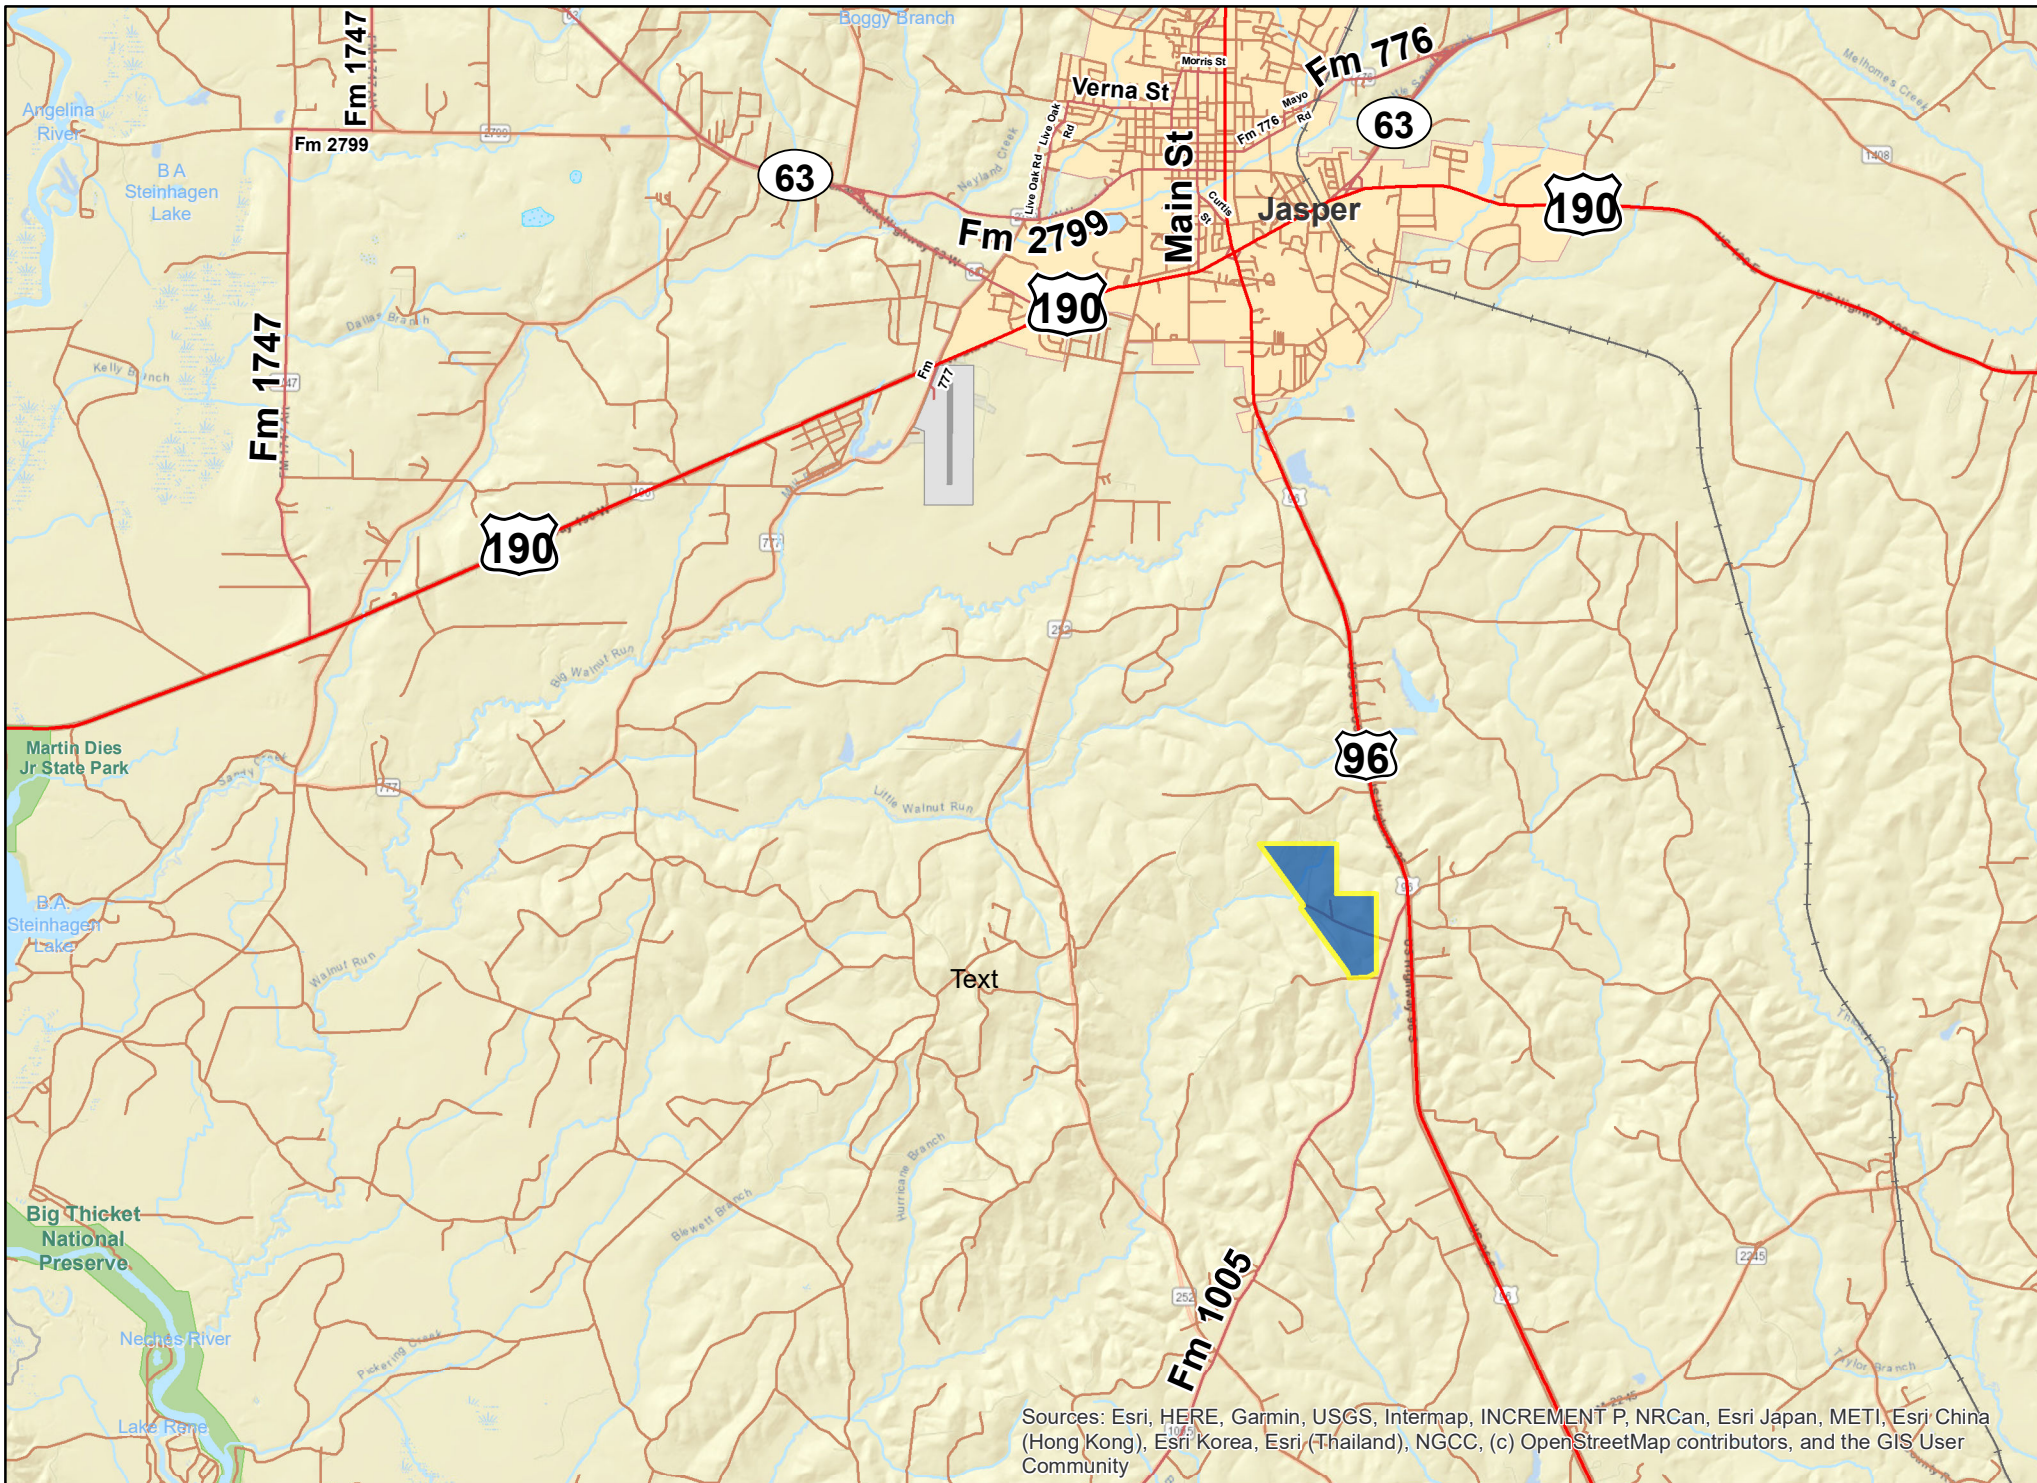

Sources: Esri, HERE, Garmin, USGS, Intermap, INCREMENT P, NRCan, Esri Japan, METI, Esri China (Hong Kong), Esri Korea, Esri (Thailand), NGCC, (c) OpenStreetMap contributors, and the GIS User Community

327 Acres | FM 1005 | Jasper Co., Texas

For illustration purposes only.

Sources: Esri, HERE, Garmin, USGS, Intermap, INCREMENT P, NRCan, Esri Japan, METI, Esri China (Hong Kong), Esri Korea, Esri (Thailand), NGCC, (c) OpenStreetMap contributors, and the GIS User Community

327 Acres | FM 1005 | Jasper Co., Texas

For illustration purposes only.

Sources: Esri, HERE, Garmin, USGS, Intermap, INCREMENT P, NRCan, Esri Japan, MEIT, Esri China (Hong Kong), Esri Korea, Esri (Thailand), NGCC, (c) OpenStreetMap contributors, and the GIS User Community

327 Acres | FM 1005 | Jasper Co., Texas

For illustration purposes only.