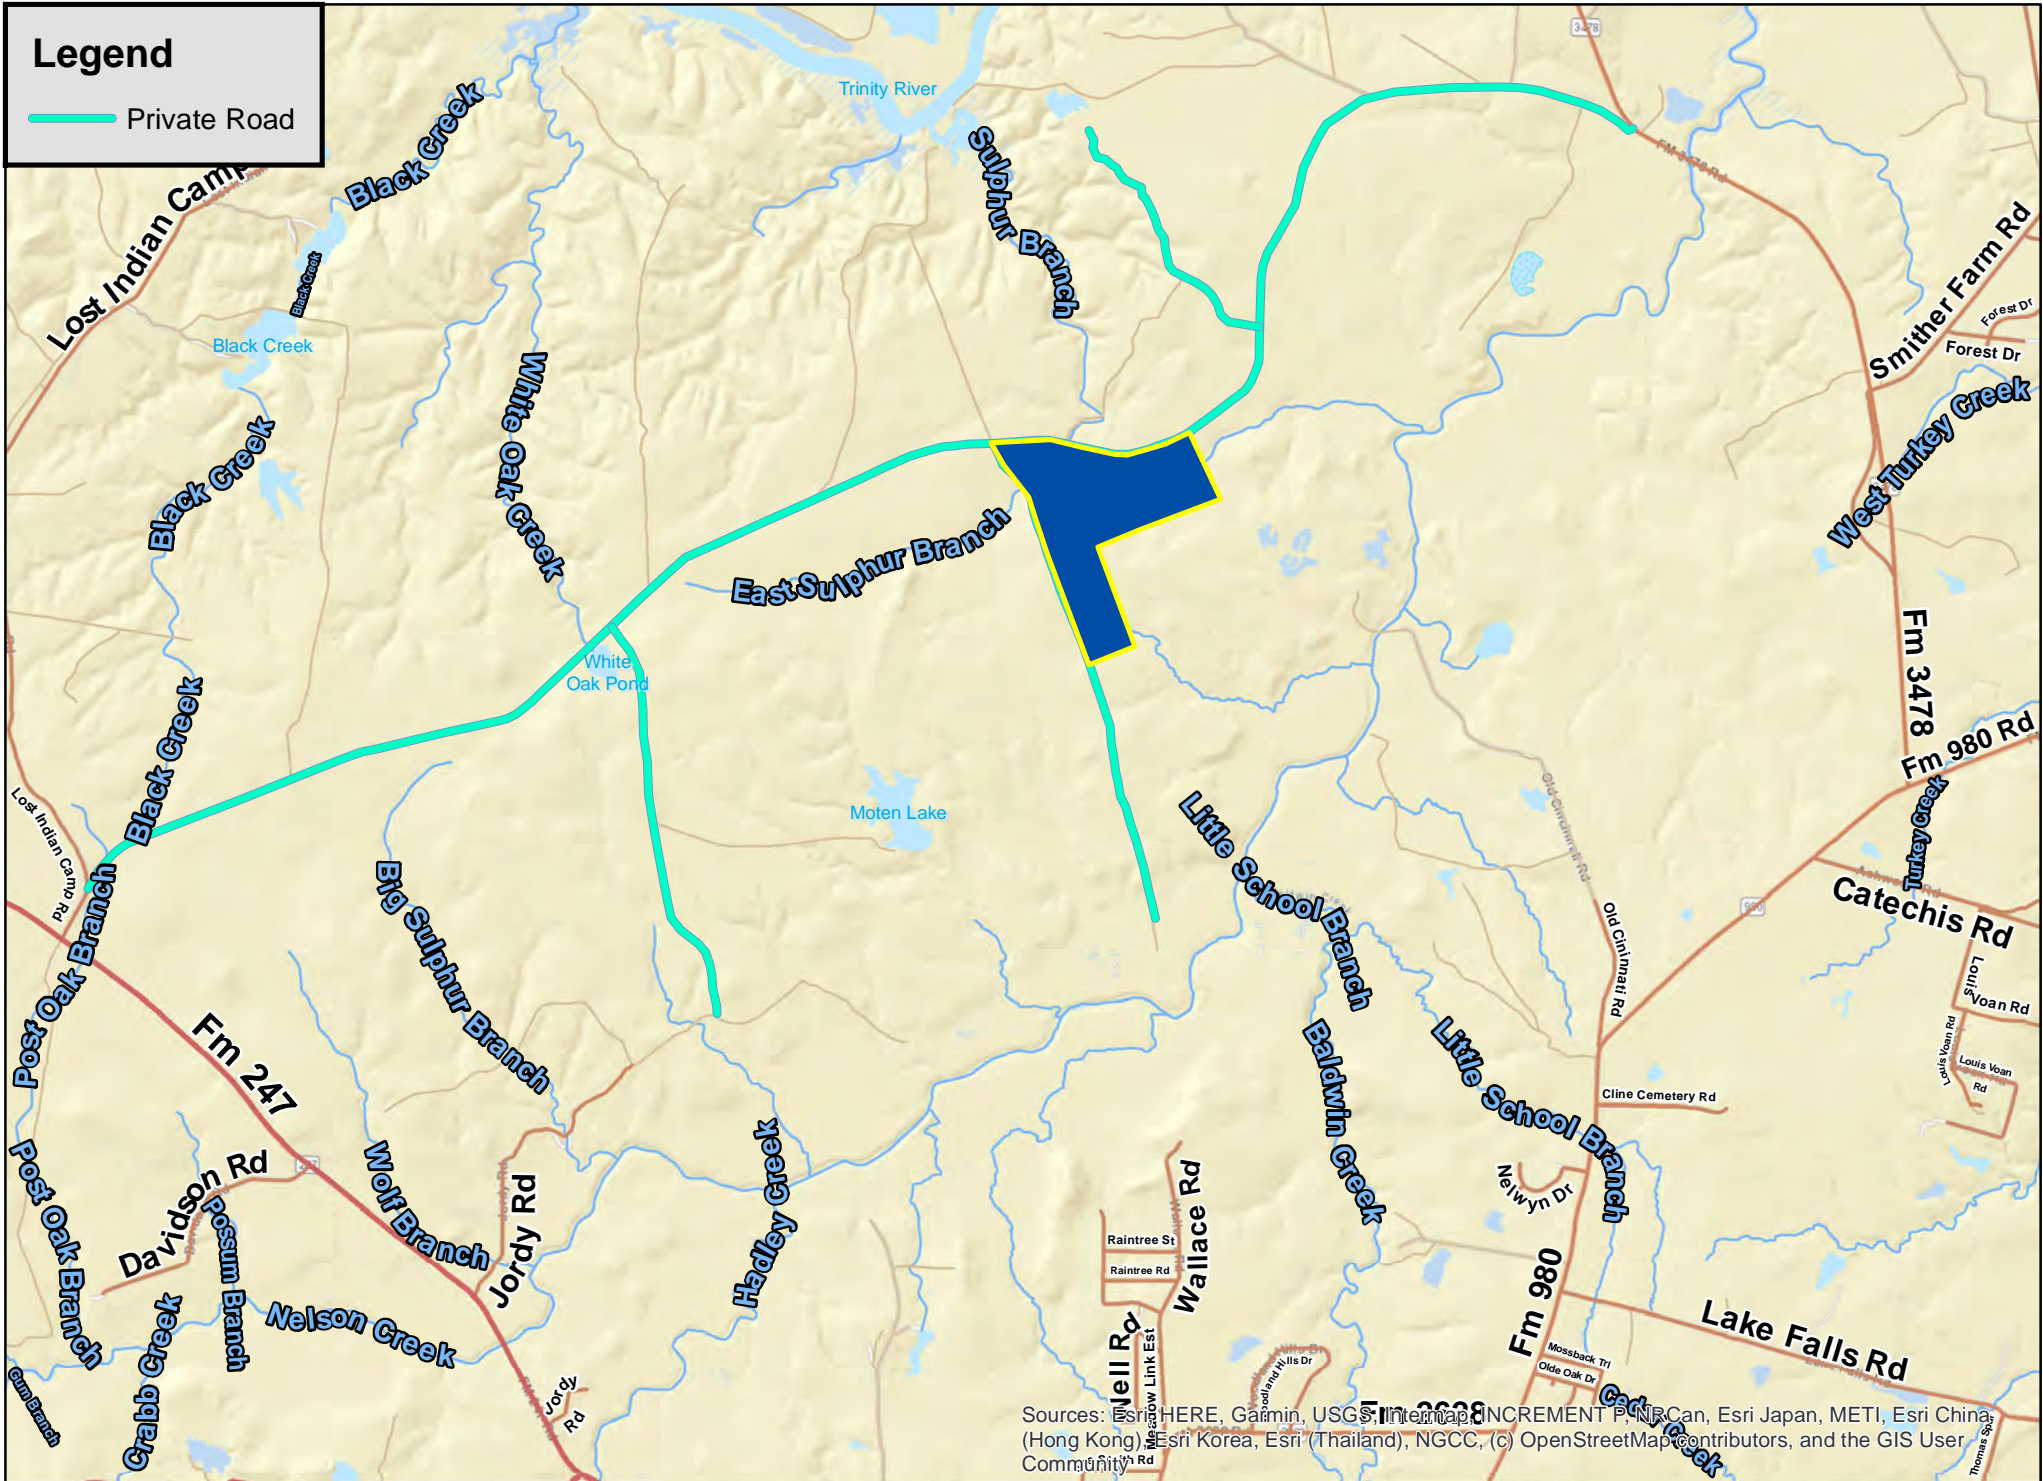

Legend

Private Road

Sources: Esri, HERE, Garmin, USGS, Intermap, INCREMENT P, NRCan, Esri Japan, METI, Esri China (Hong Kong), Esri Korea, Esri (Thailand), NGCC, (c) OpenStreetMap contributors, and the GIS User Community

240 Acres | Off Lost Indian Camp Rd | Walker Co., TX

For illustration purposes only.