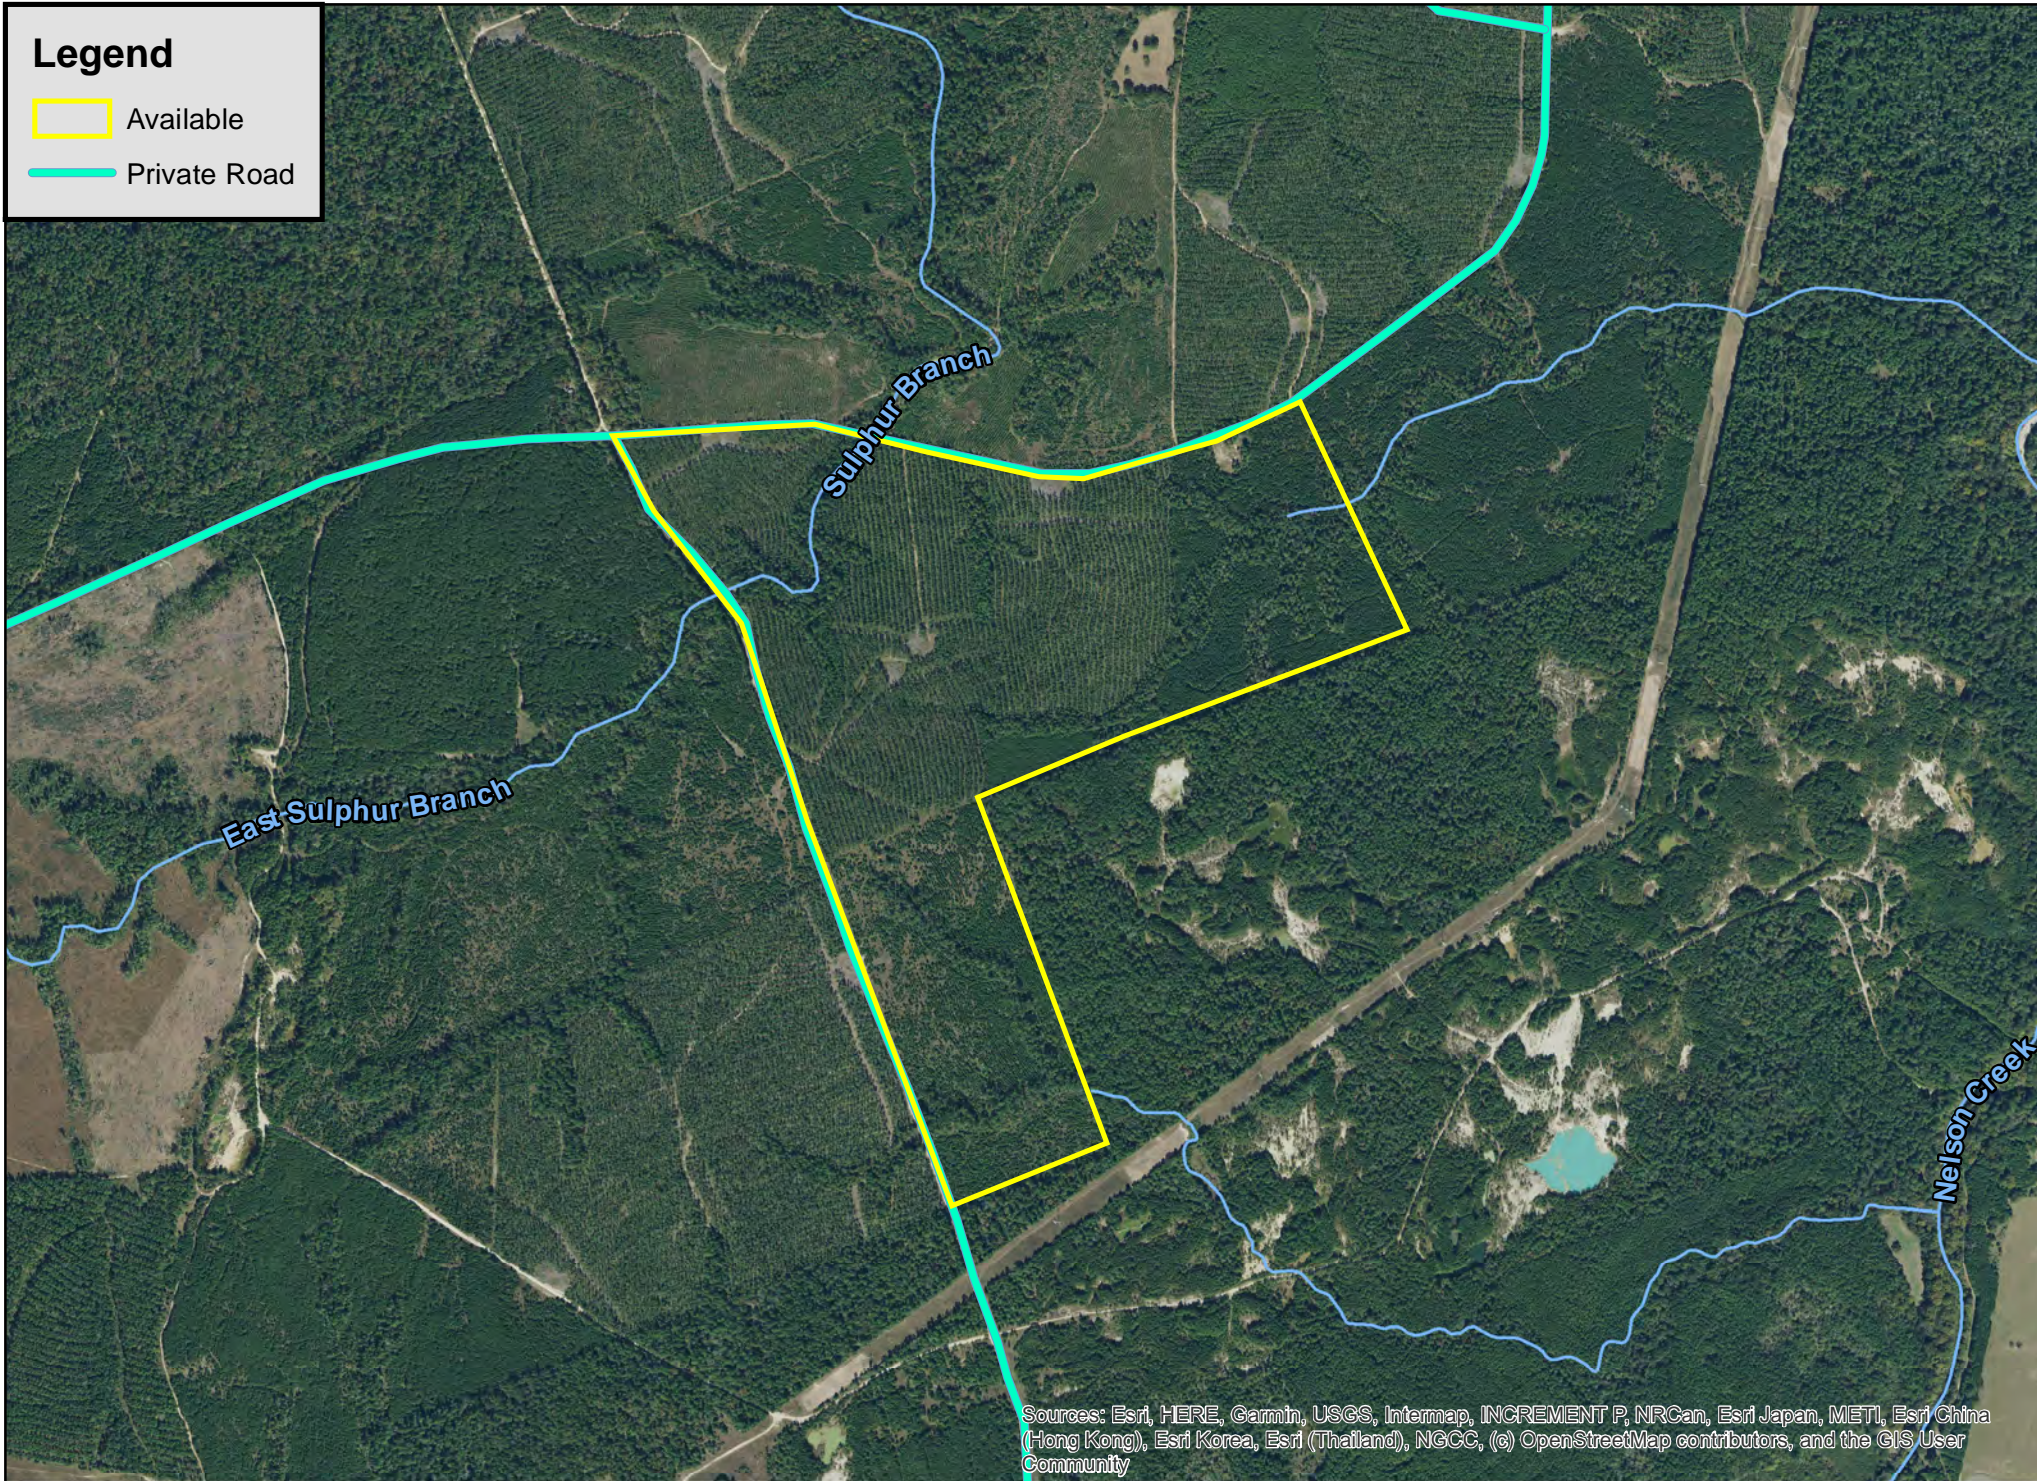

Legend

-  Available
-  Private Road

Sources: Esri, HERE, Garmin, USGS, Intermap, INCREMENT P, NRCan, Esri Japan, METI, Esri China (Hong Kong), Esri Korea, Esri (Thailand), NGCC, (c) OpenStreetMap contributors, and the GIS User Community

240 Acres | Off Lost Indian Camp Rd | Walker Co., TX

For illustration purposes only.