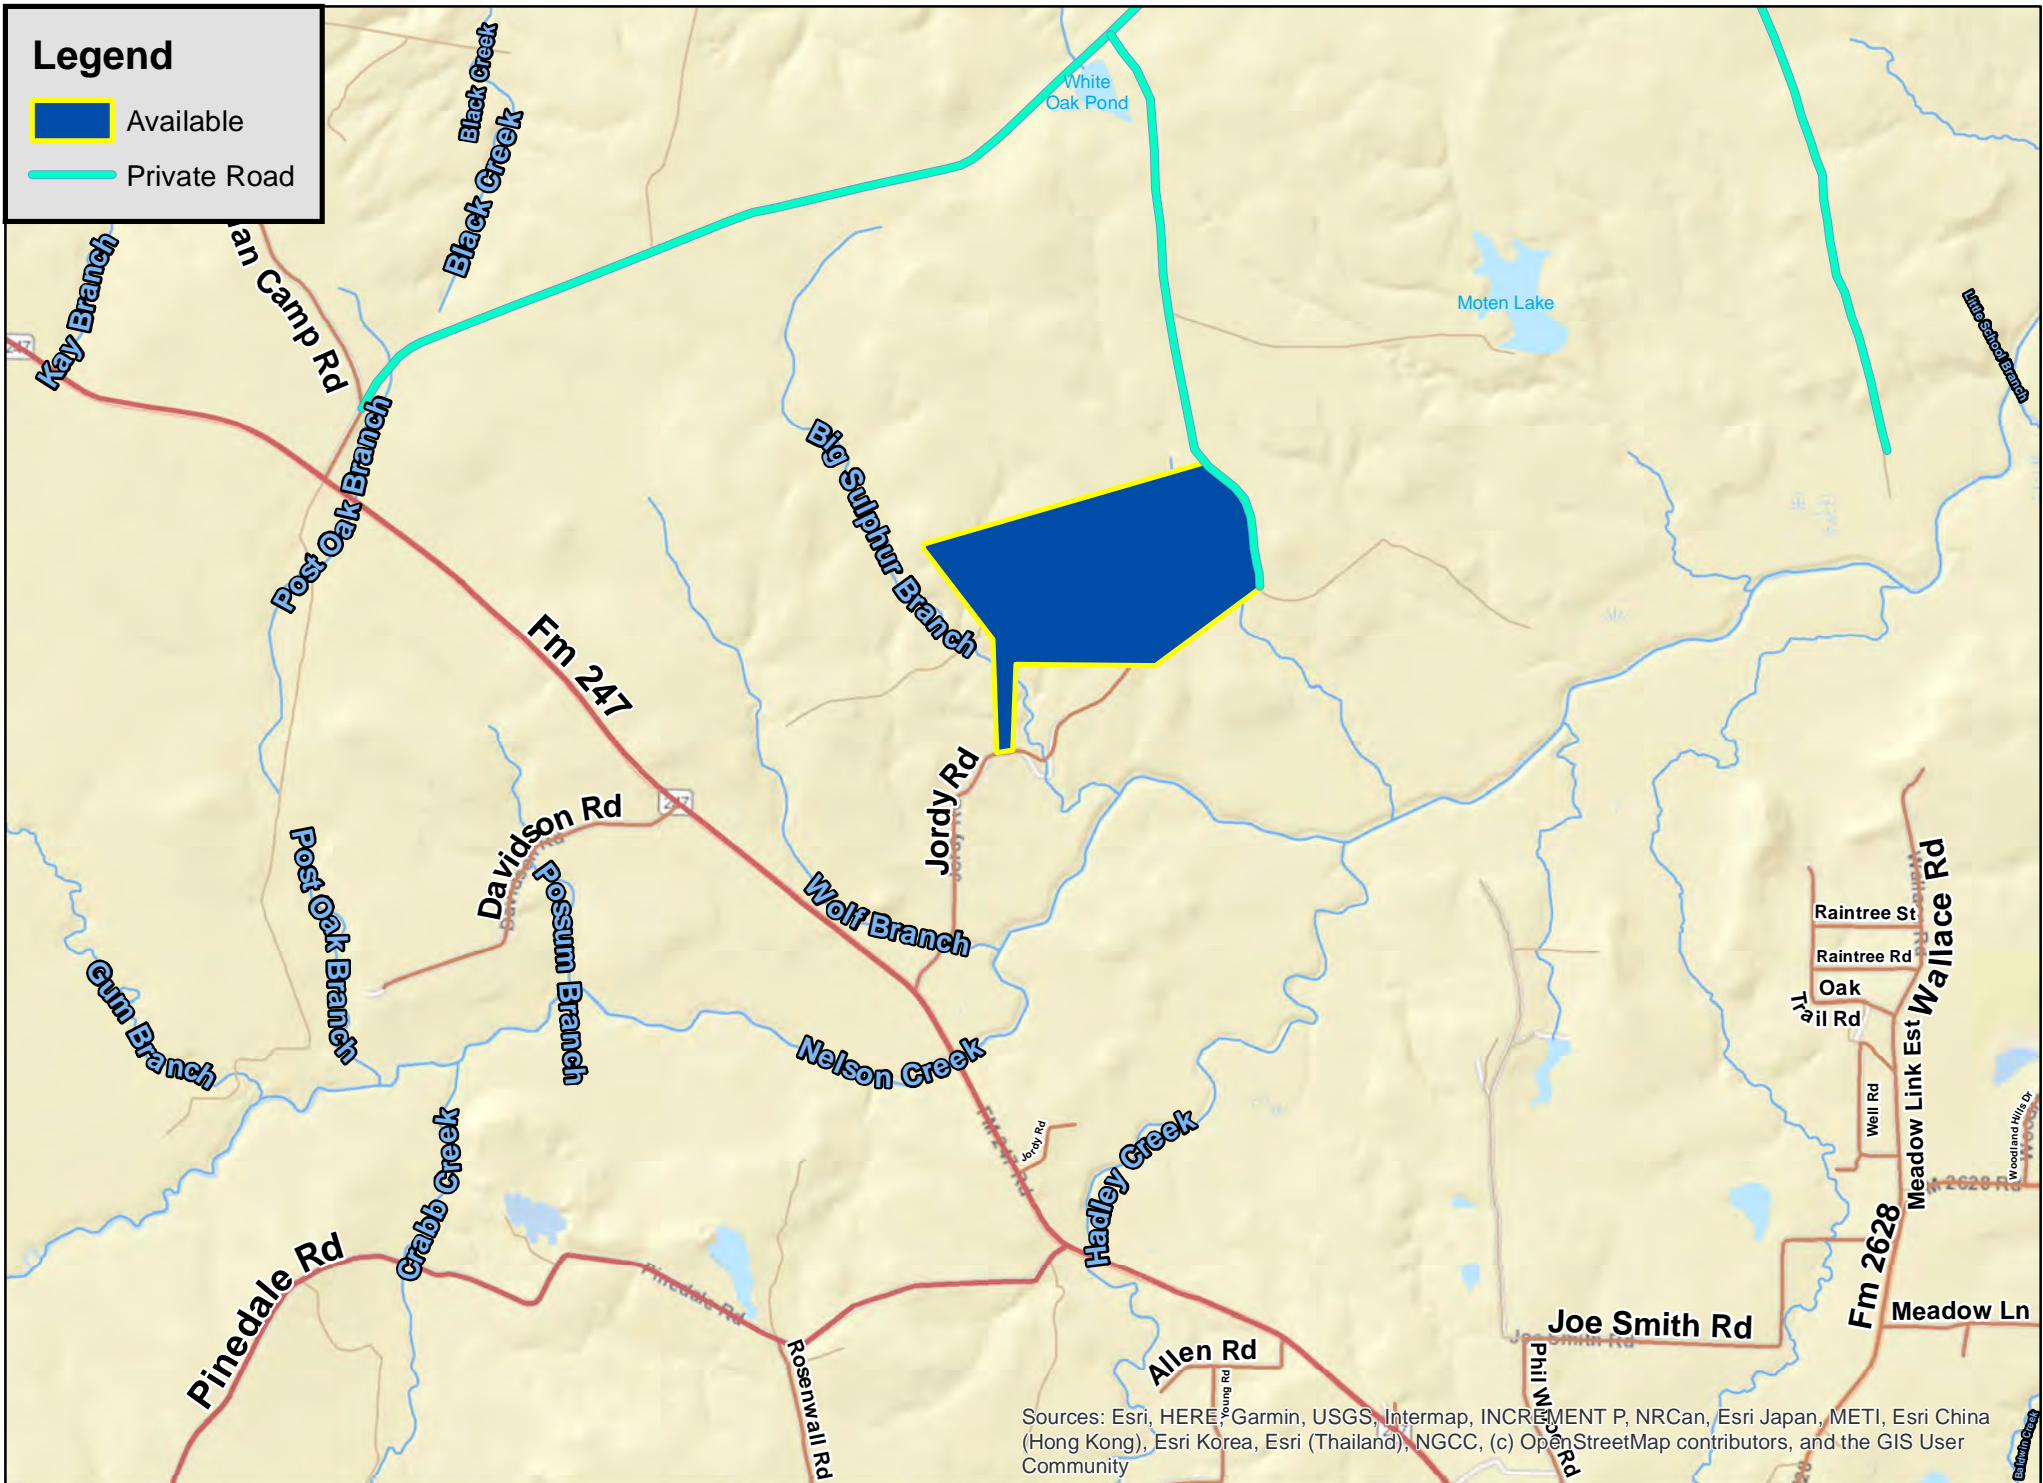

# Legend

-  Available
-  Private Road

Sources: Esri, HERE, Garmin, USGS, Intermap, INCREMENT P, NRCan, Esri Japan, METI, Esri China (Hong Kong), Esri Korea, Esri (Thailand), NGCC, (c) OpenStreetMap contributors, and the GIS User Community

251 Acres | Jordy Rd | Walker Co., TX

For illustration purposes only.