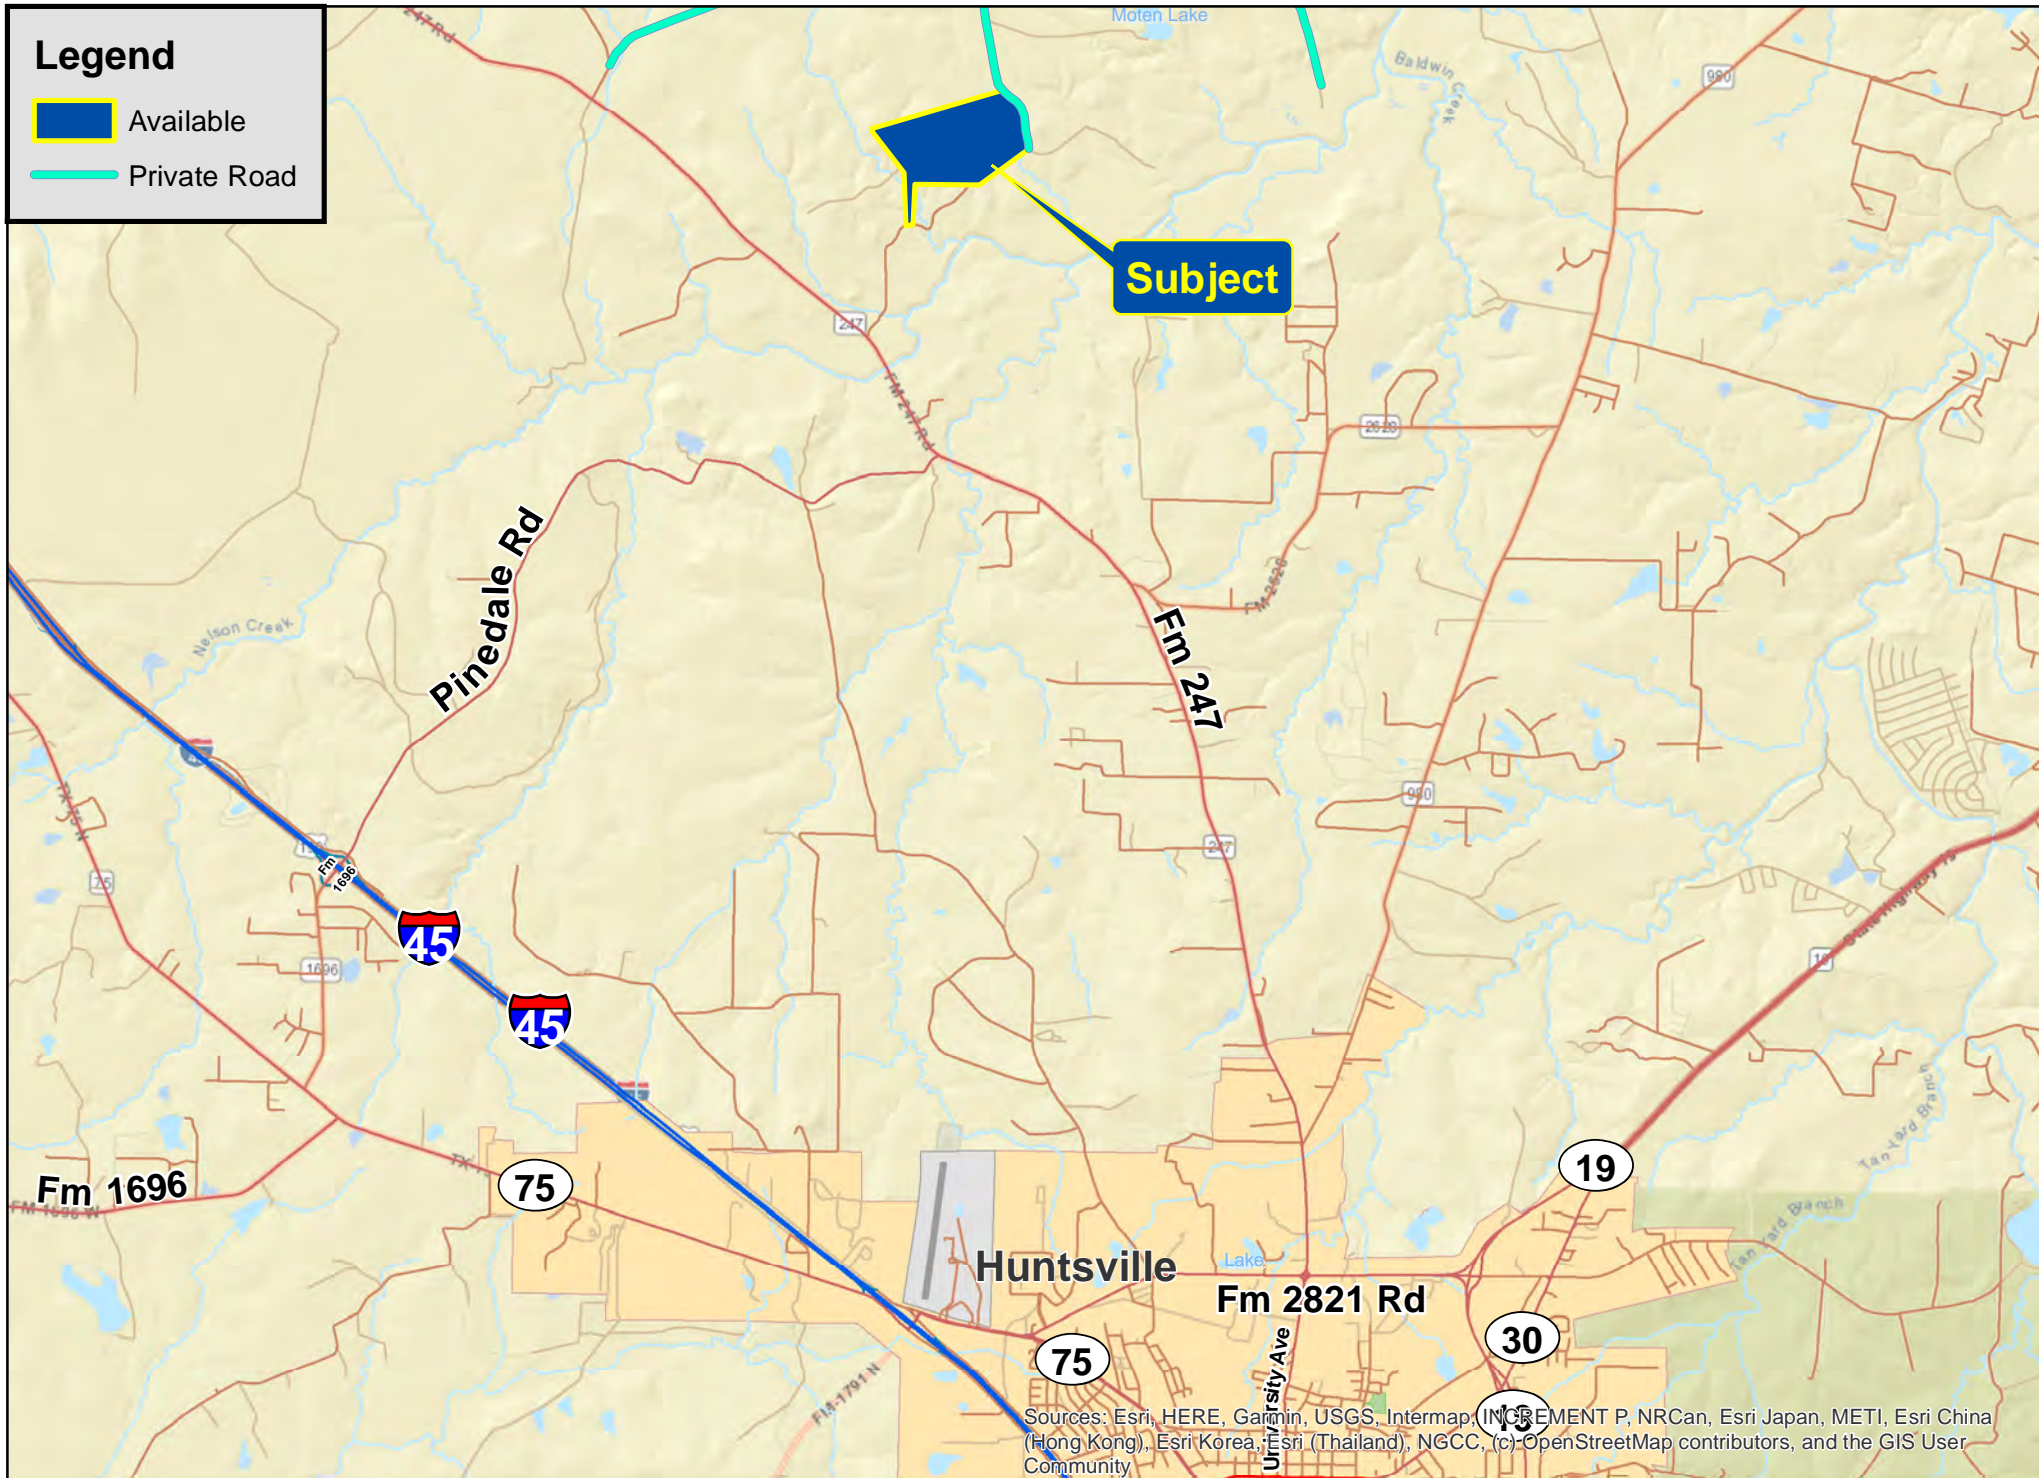

Legend

-  Available
-  Private Road

Sources: Esri, HERE, Garmin, USGS, Intermap, INCREMENT P, NRCan, Esri Japan, METI, Esri China (Hong Kong), Esri Korea, Esri (Thailand), NGCC, (c) OpenStreetMap contributors, and the GIS User Community

251 Acres | Jordy Rd | Walker Co., TX

For illustration purposes only.