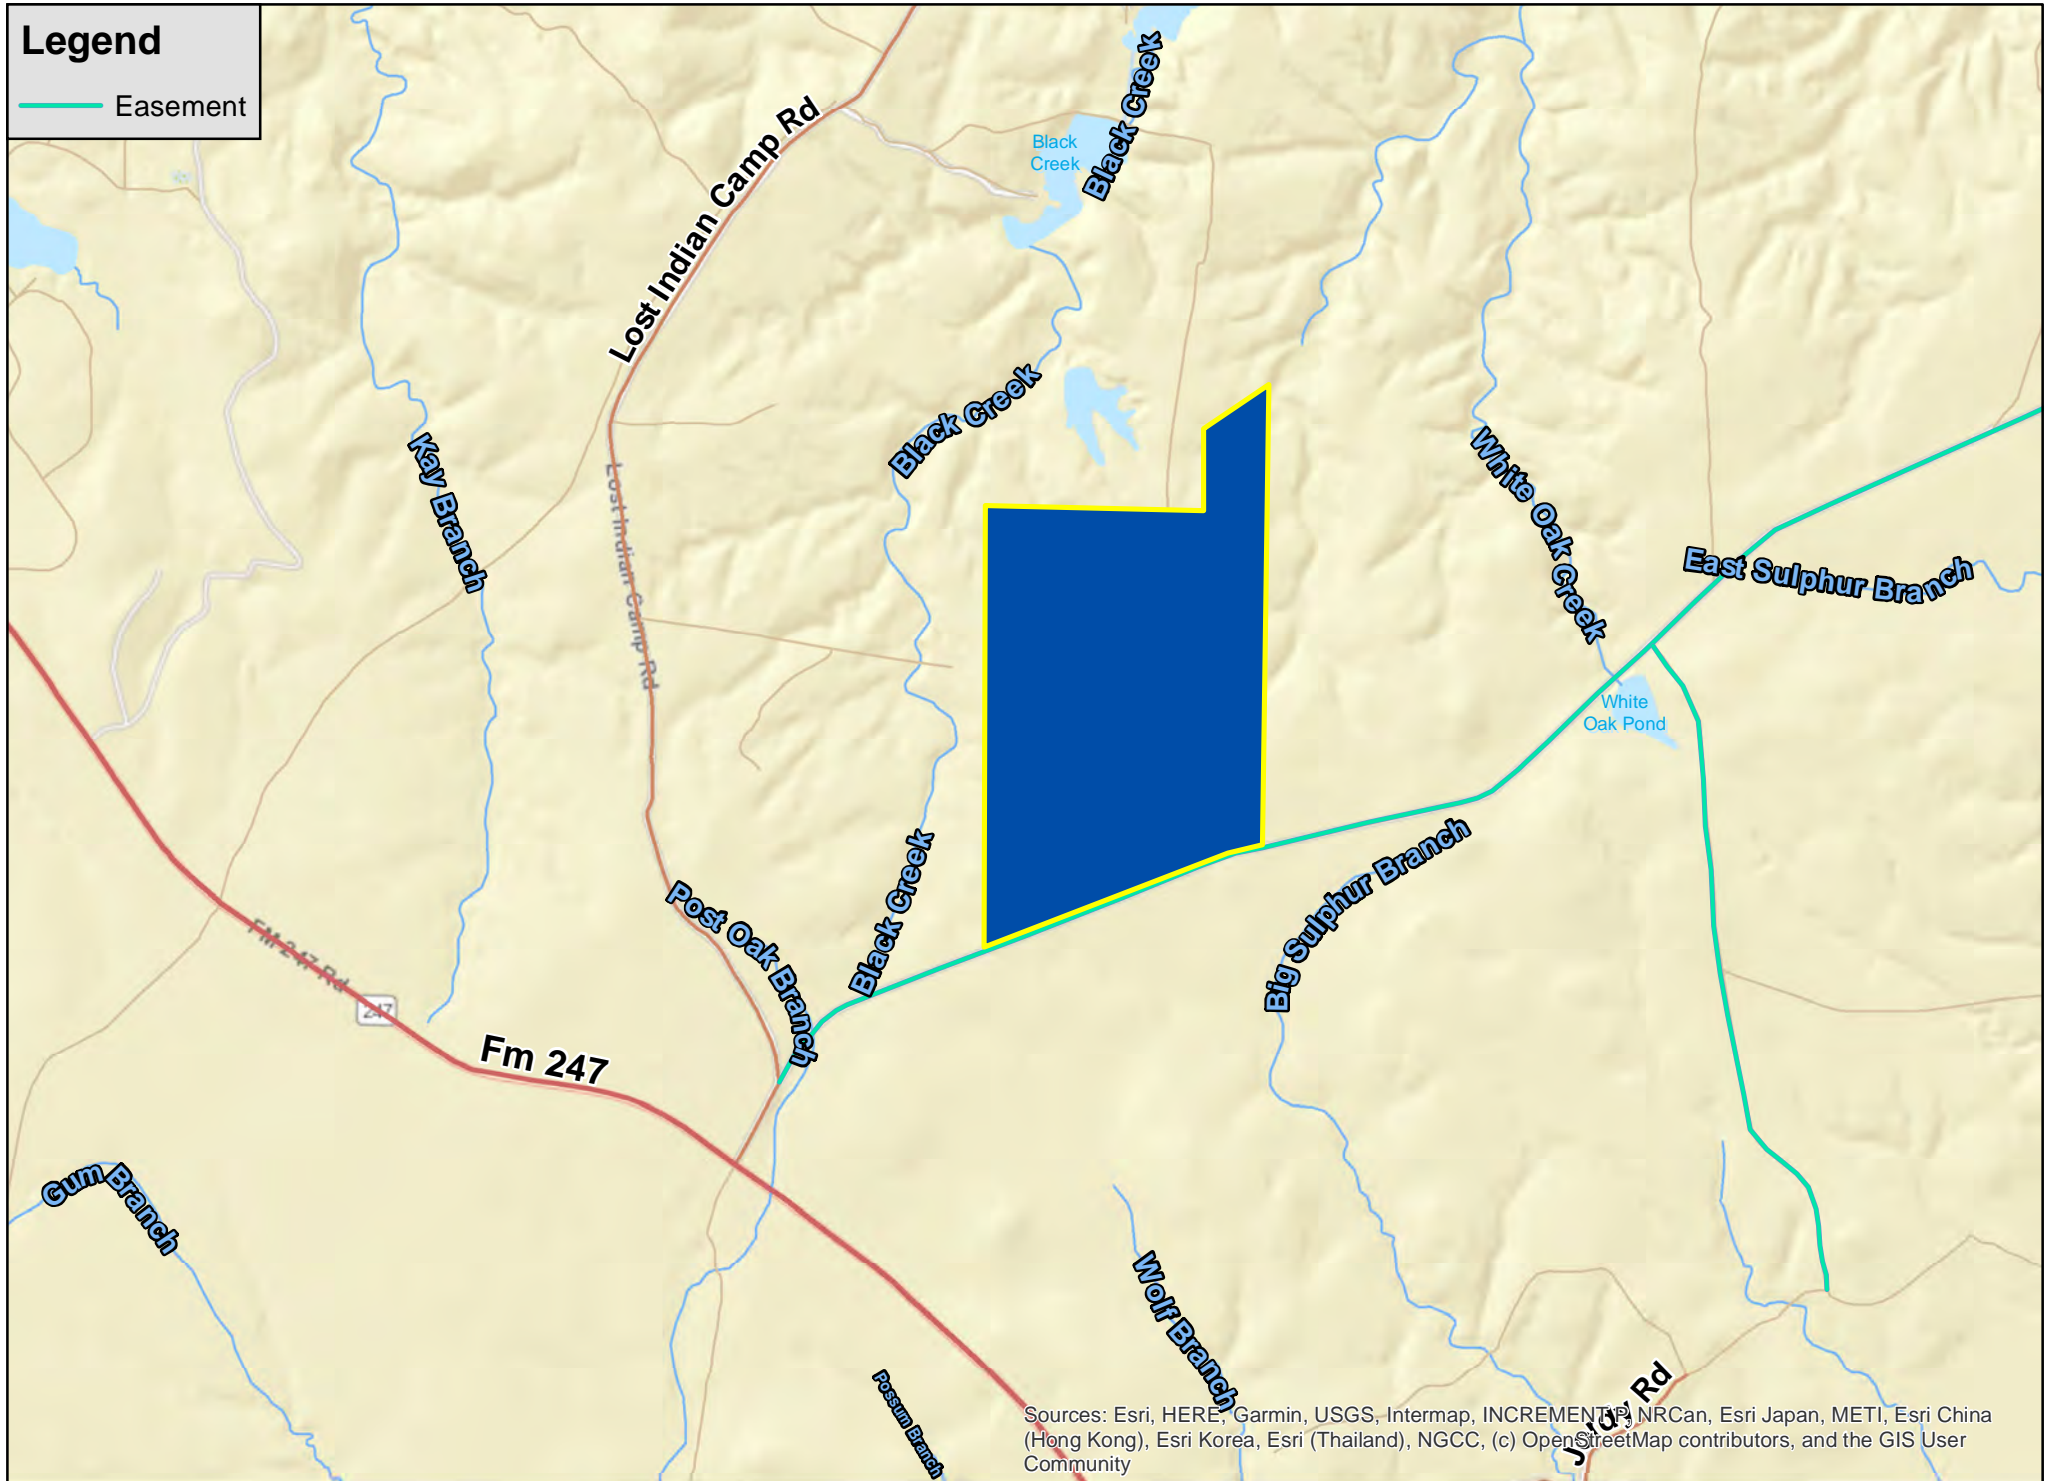

Legend

Easement

Sources: Esri, HERE, Garmin, USGS, Intermap, INCREMENTAL, NRCAN, Esri Japan, METI, Esri China (Hong Kong), Esri Korea, Esri (Thailand), NGCC, (c) OpenStreetMap contributors, and the GIS User Community

451 Acres | Off Lost Indian Camp Rd | Walker Co., TX

For illustration purposes only.