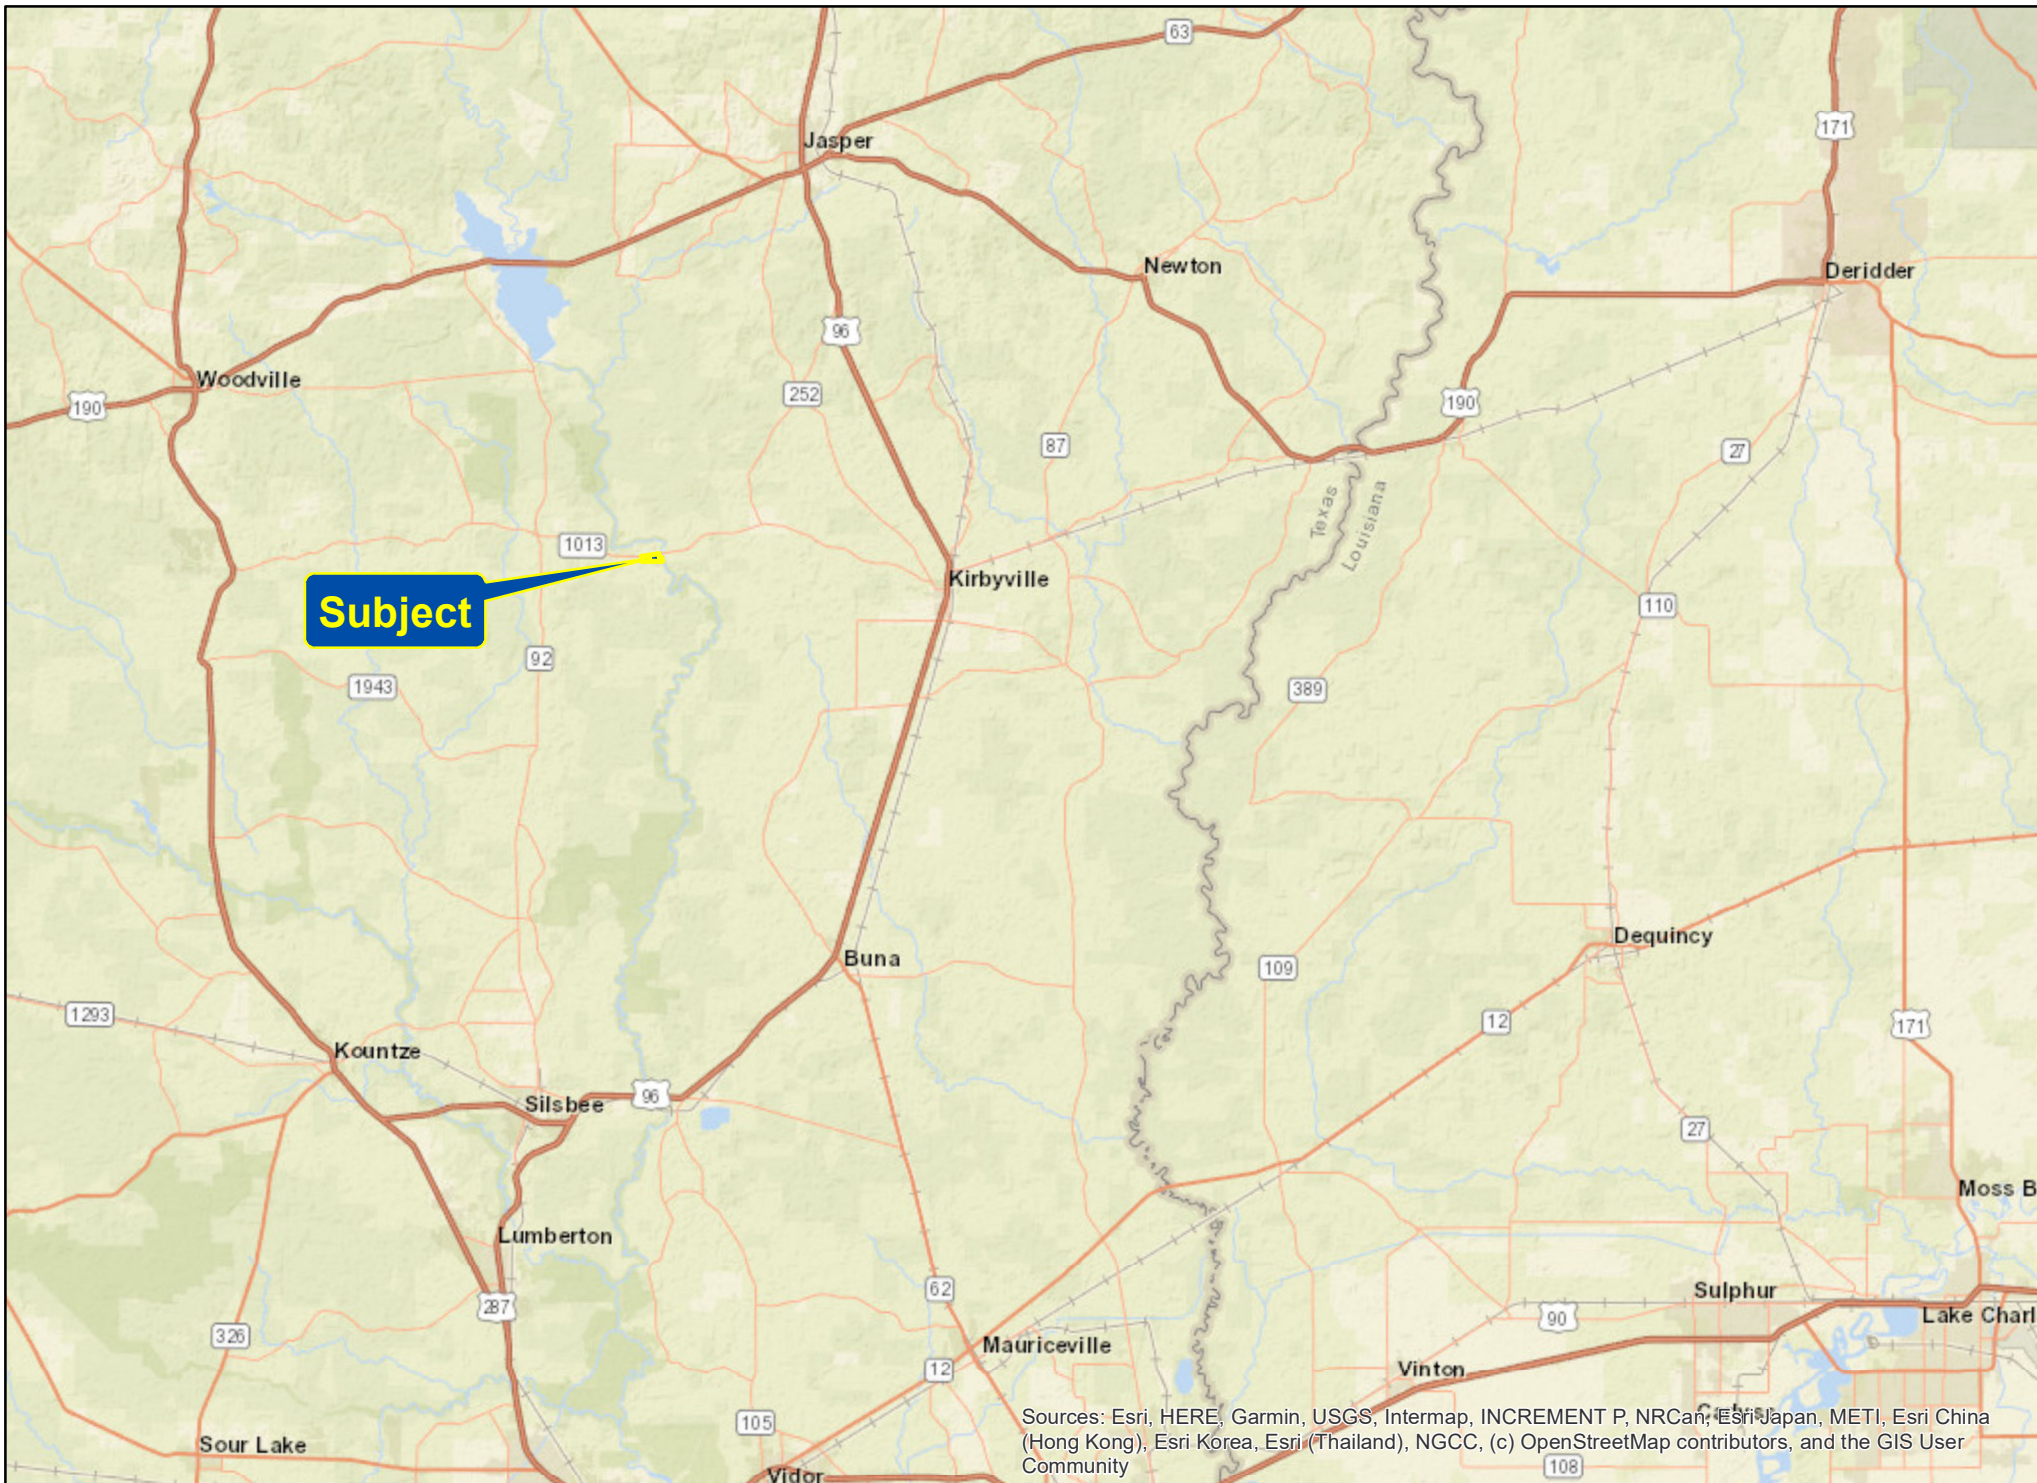

134 Acres | FM 1013 | Tyler Co., Texas

For illustration purposes only.

Subject

Sources: Esri, HERE, Garmin, USGS, Intermap, INCREMENT P, NRCan, Esri Japan, METI, Esri China (Hong Kong), Esri Korea, Esri (Thailand), NGCC, (c) OpenStreetMap contributors, and the GIS User Community