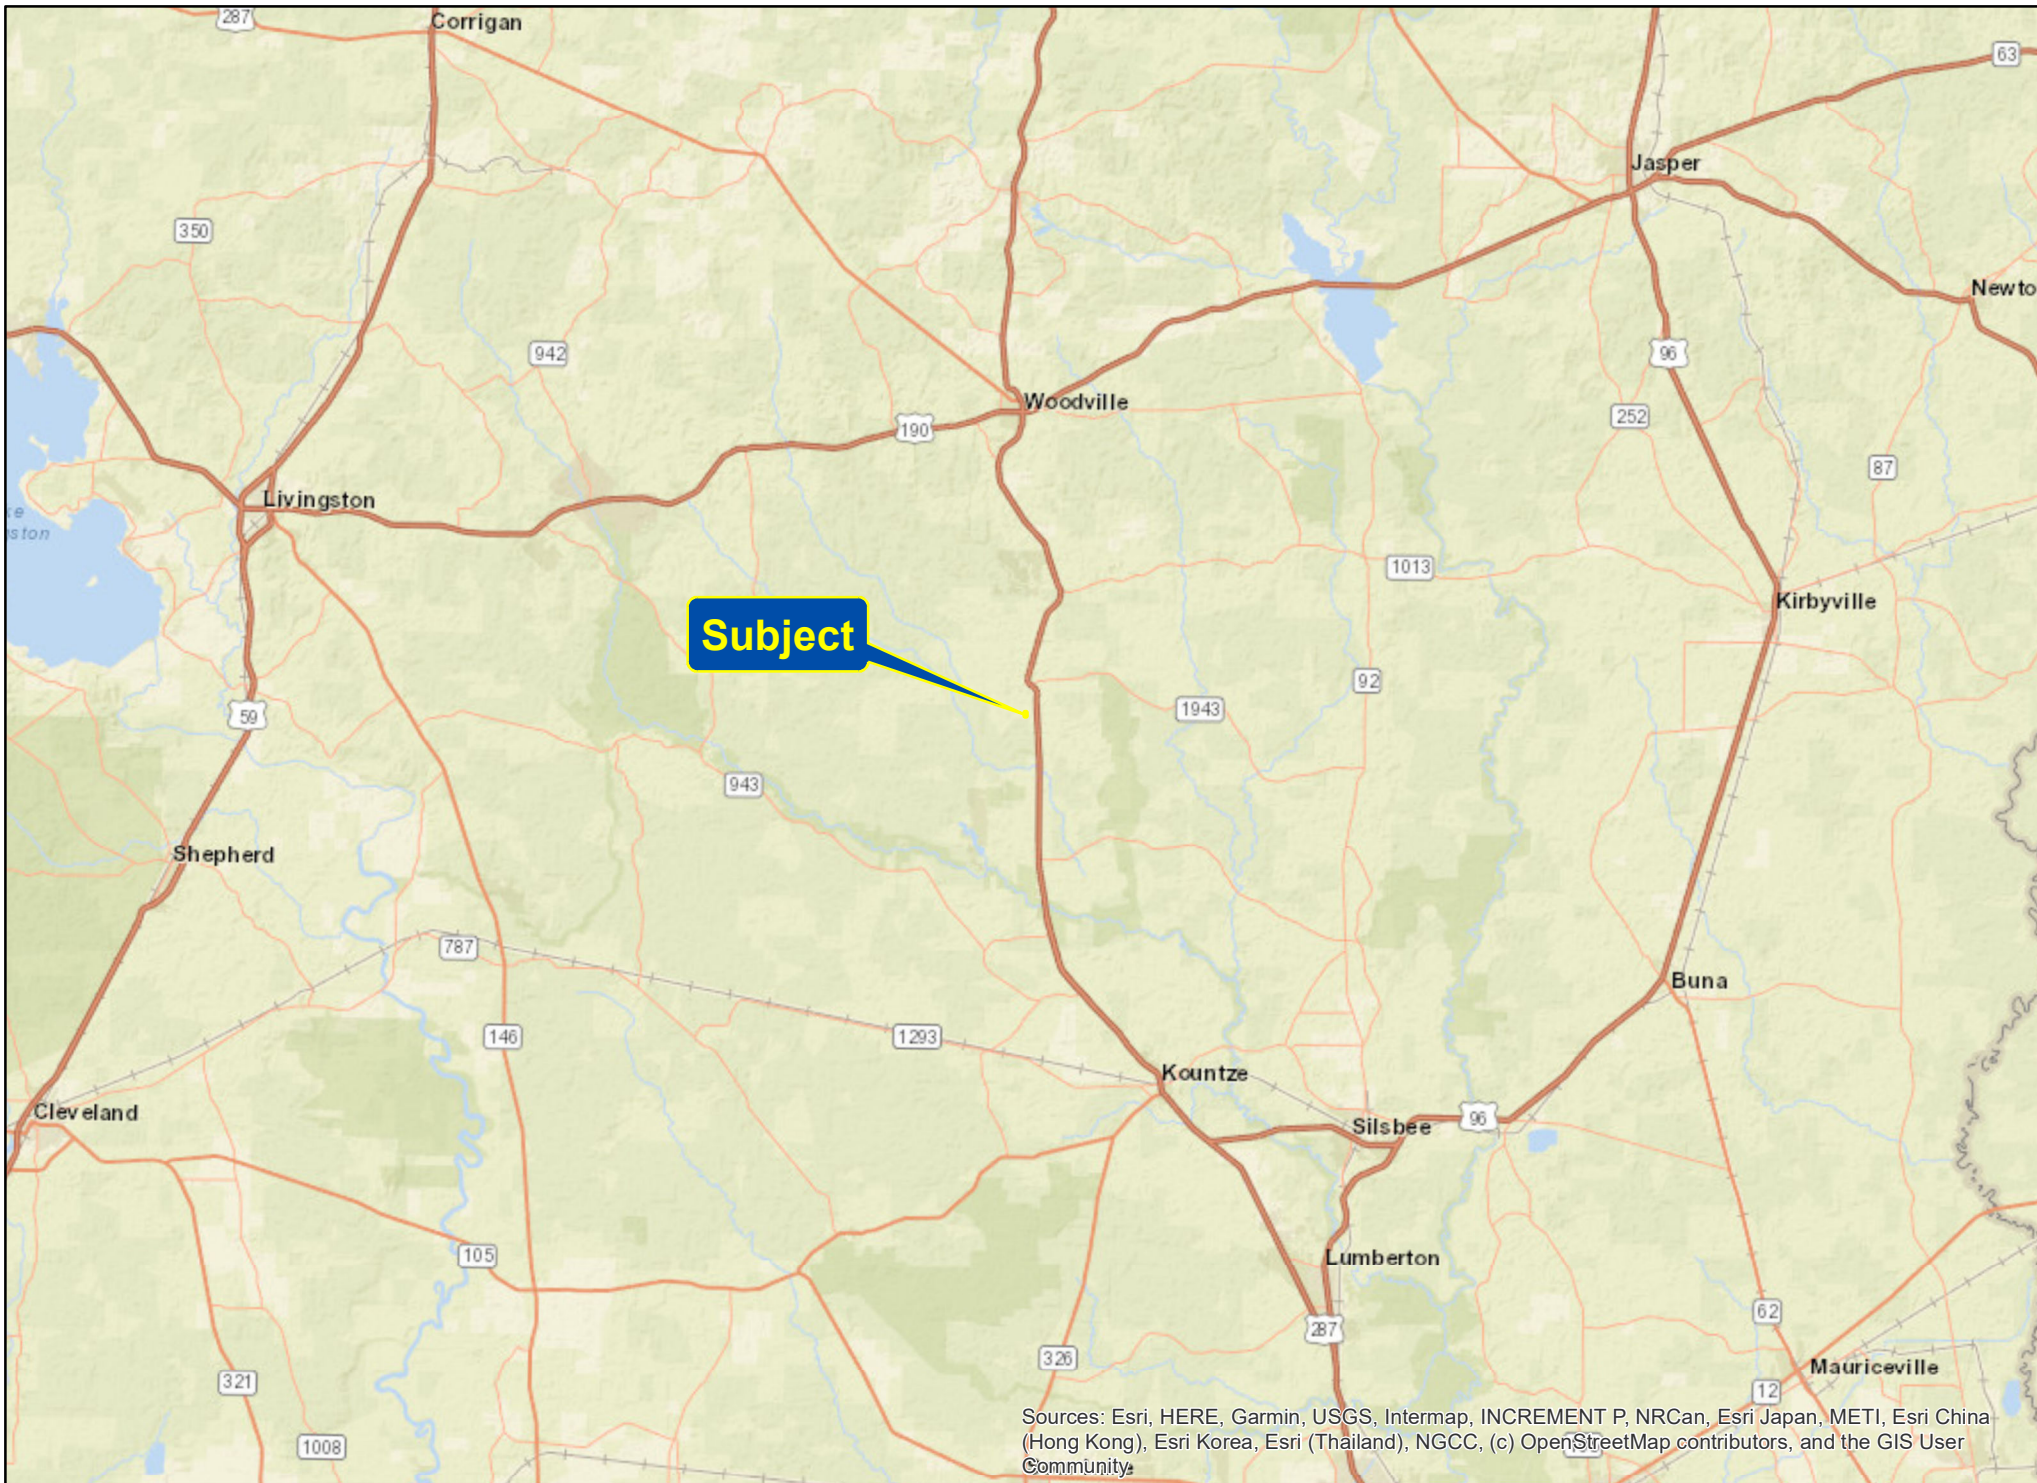

4.9 Acres | County Road 1520 | Tyler Co., TX

For illustration purposes only.

Sources: Esri, HERE, Garmin, USGS, Intermap, INCREMENT P, NRCan, Esri Japan, METI, Esri China (Hong Kong), Esri Korea, Esri (Thailand), NGCC, (c) OpenStreetMap contributors, and the GIS User Community

4.9 Acres | County Road 1520 | Tyler Co., TX

For illustration purposes only.