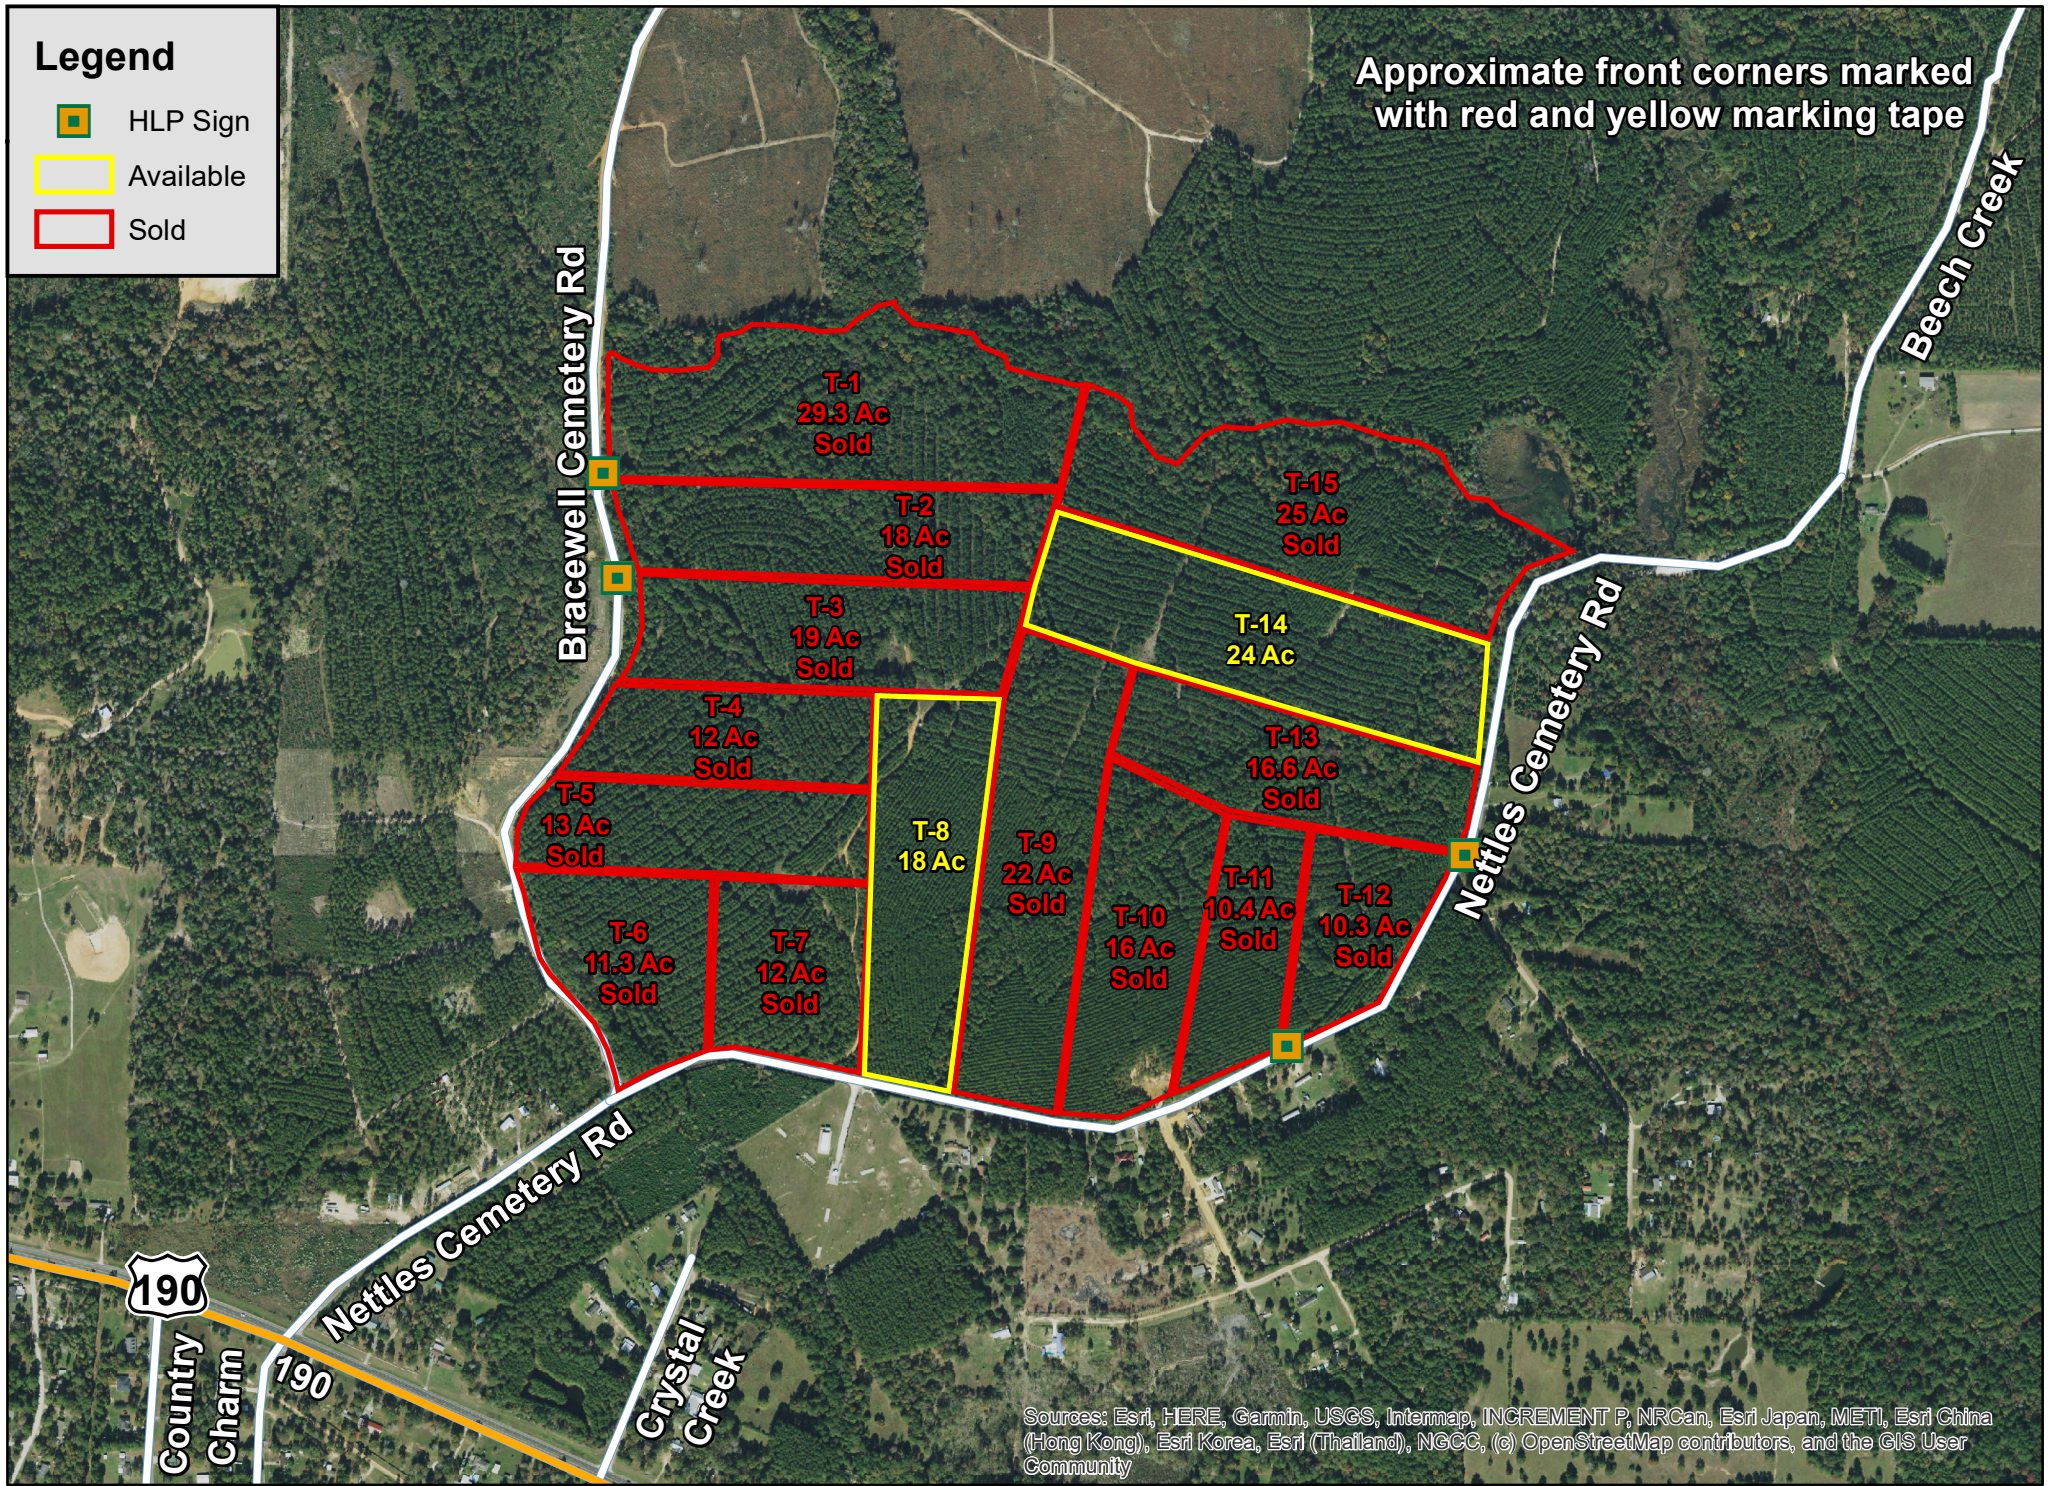

Legend

-  HLP Sign
-  Available
-  Sold

Approximate front corners marked with red and yellow marking tape

Sources: Esri, HERE, Garmin, USGS, Intermap, INCREMENT P, NRCan, Esri Japan, METI, Esri China (Hong Kong), Esri Korea, Esri (Thailand), NGCC, (c) OpenStreetMap contributors, and the GIS User Community

Nettles Cemetery Rd. | Polk Co., TX

For illustration purposes only.