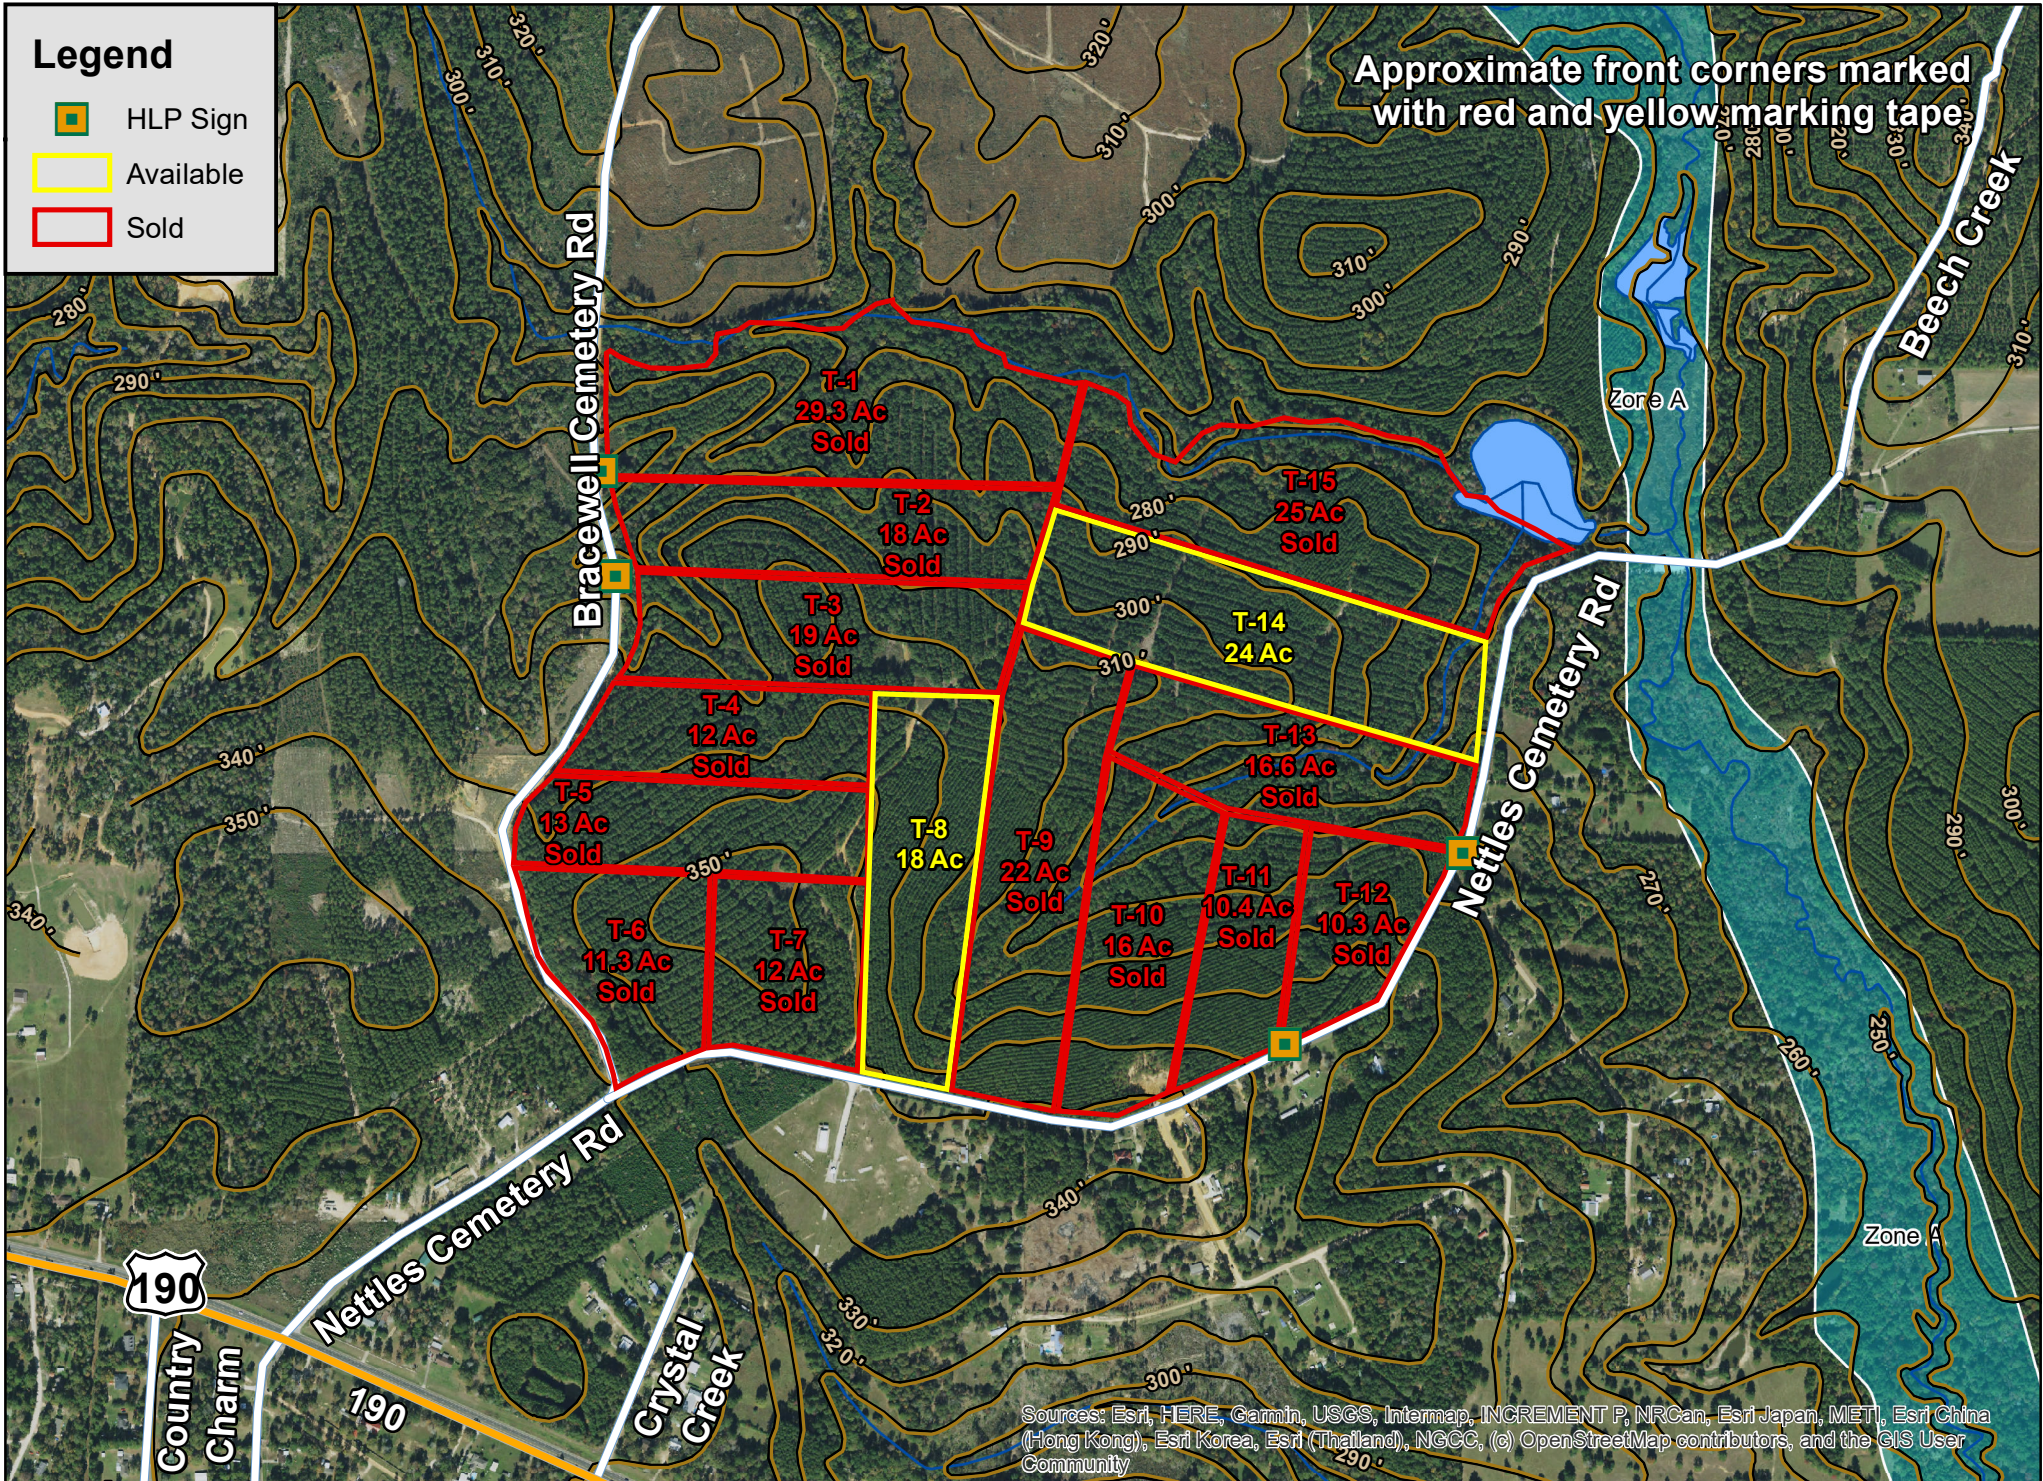

Legend

-  HLP Sign
-  Available
-  Sold

Approximate front corners marked with red and yellow marking tape

Sources: Esri, HERE, Garmin, USGS, Intermap, INCREMENT P, NRCan, Esri Japan, METI, Esri China (Hong Kong), Esri Korea, Esri (Thailand), NGCC, (c) OpenStreetMap contributors, and the GIS User Community

Nettles Cemetery Rd. | Polk Co., TX

For illustration purposes only.