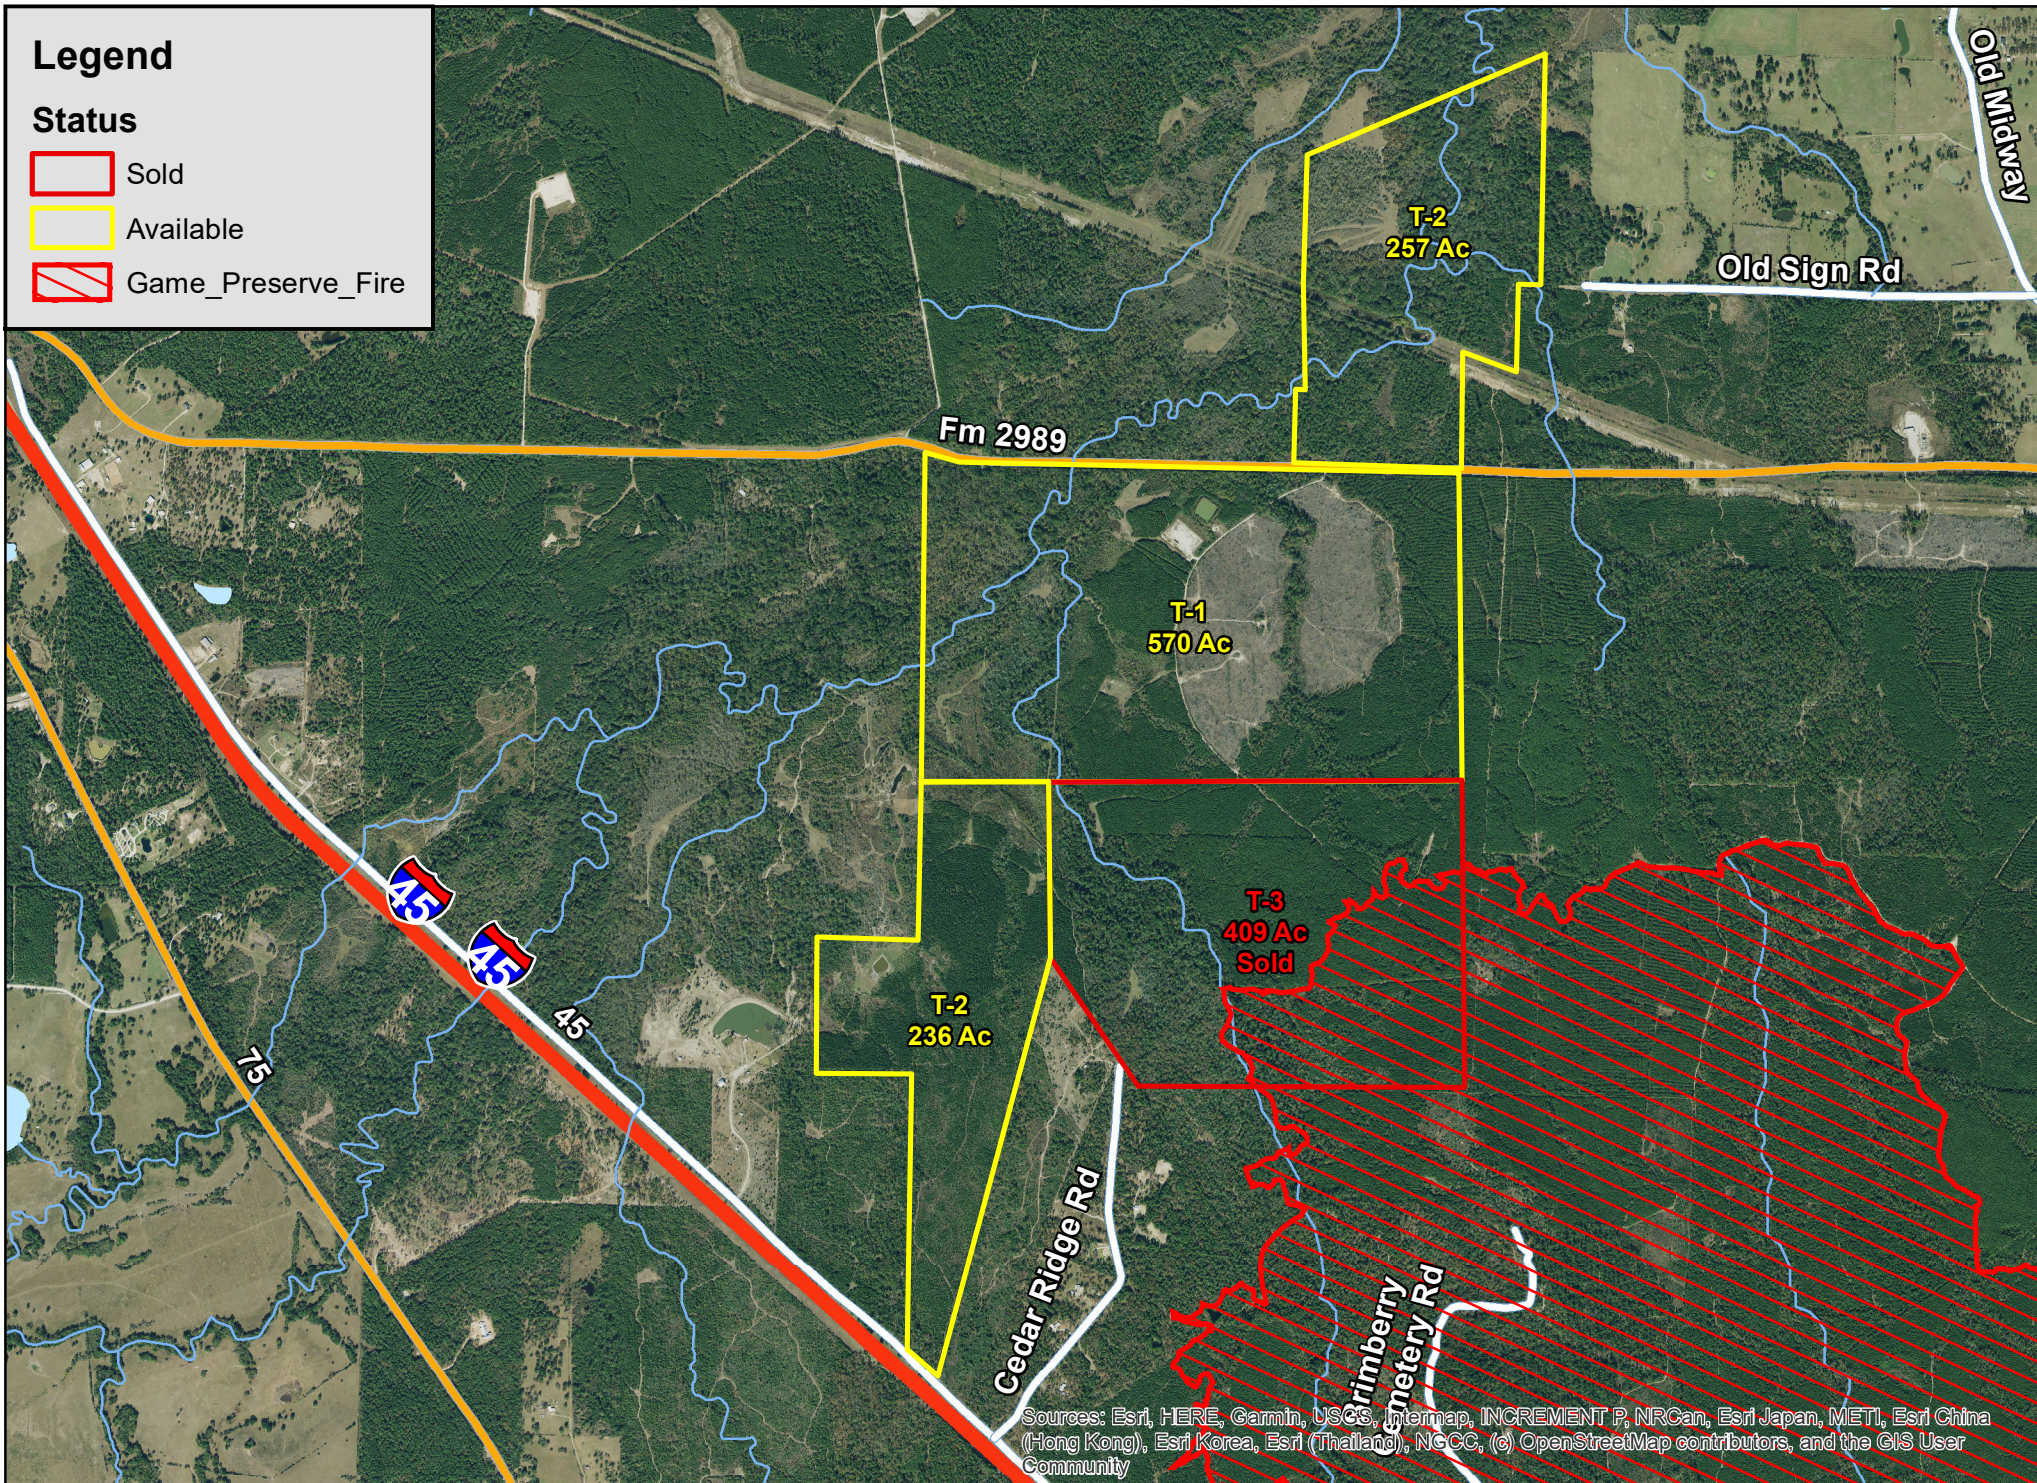

Legend

Status

-  Sold
-  Available
-  Game_Preserve_Fire

Sources: Esri, HERE, Garmin, USGS, Intermap, INCREMENT P, NRCan, Esri Japan, METI, Esri China (Hong Kong), Esri Korea, Esri (Thailand), NGCC, (c) OpenStreetMap contributors, and the GIS User Community

409 Acres | Cedar Ridge Rd. | Walker County, Texas

For illustration purposes only.