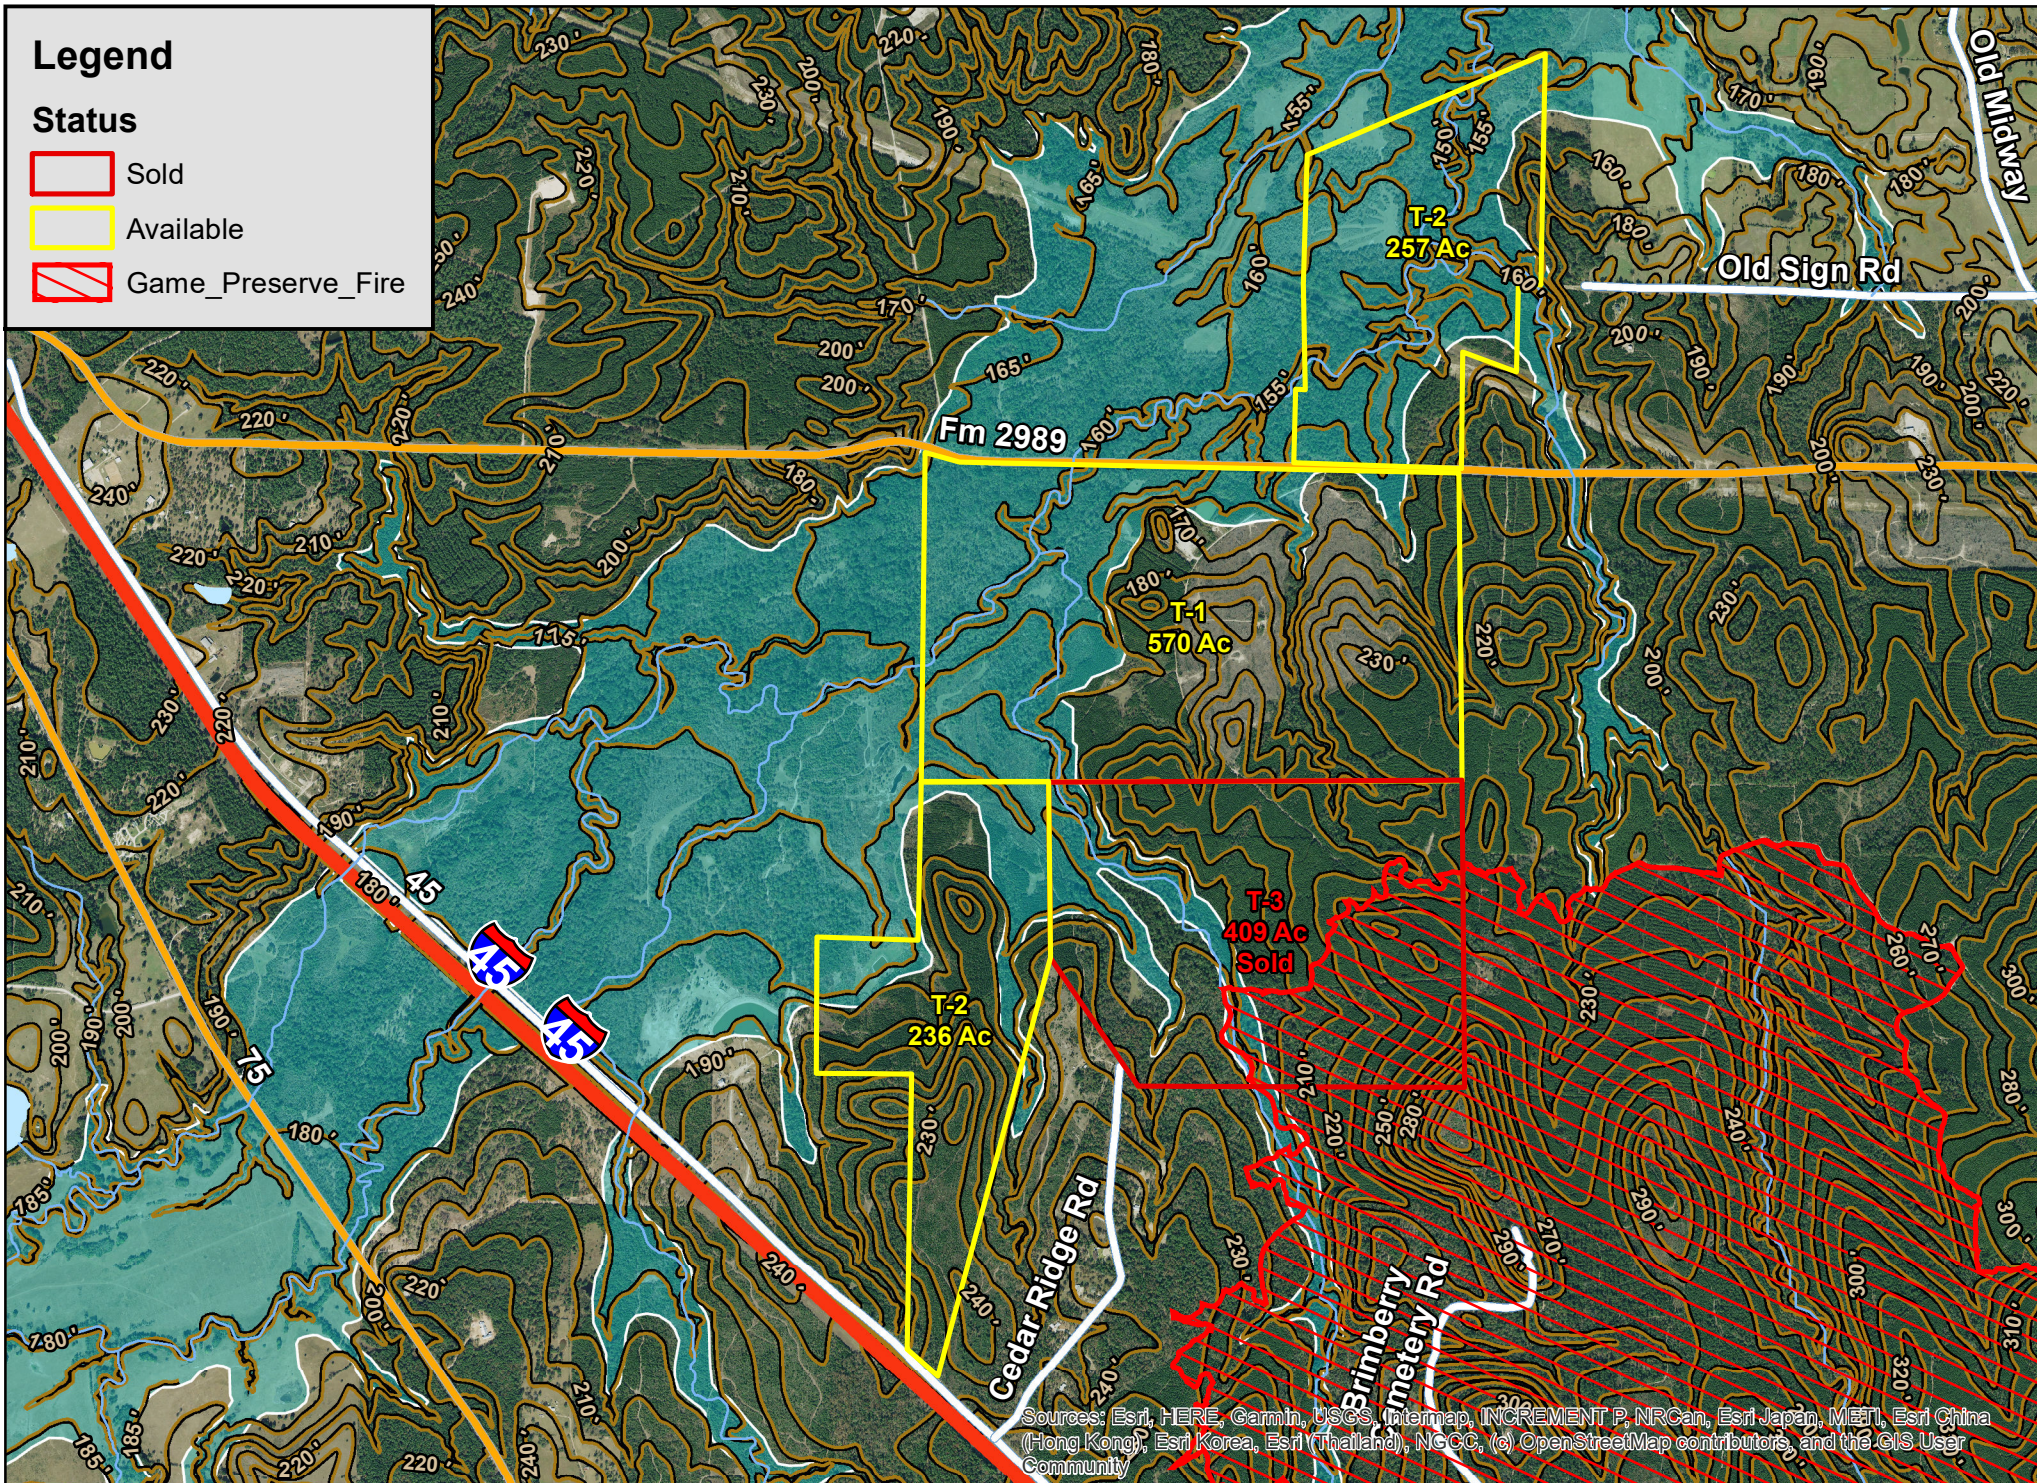

Legend

Status

-  Sold
-  Available
-  Game_Preserve_Fire

Sources: Esri, HERE, Garmin, USGS, Intermap, INCREMENT P, NRCan, Esri Japan, METI, Esri China (Hong Kong), Esri Korea, Esri (Thailand), NGCC, (c) OpenStreetMap contributors, and the GIS User Community

409 Acres | Cedar Ridge Rd. | Walker County, Texas

For illustration purposes only.