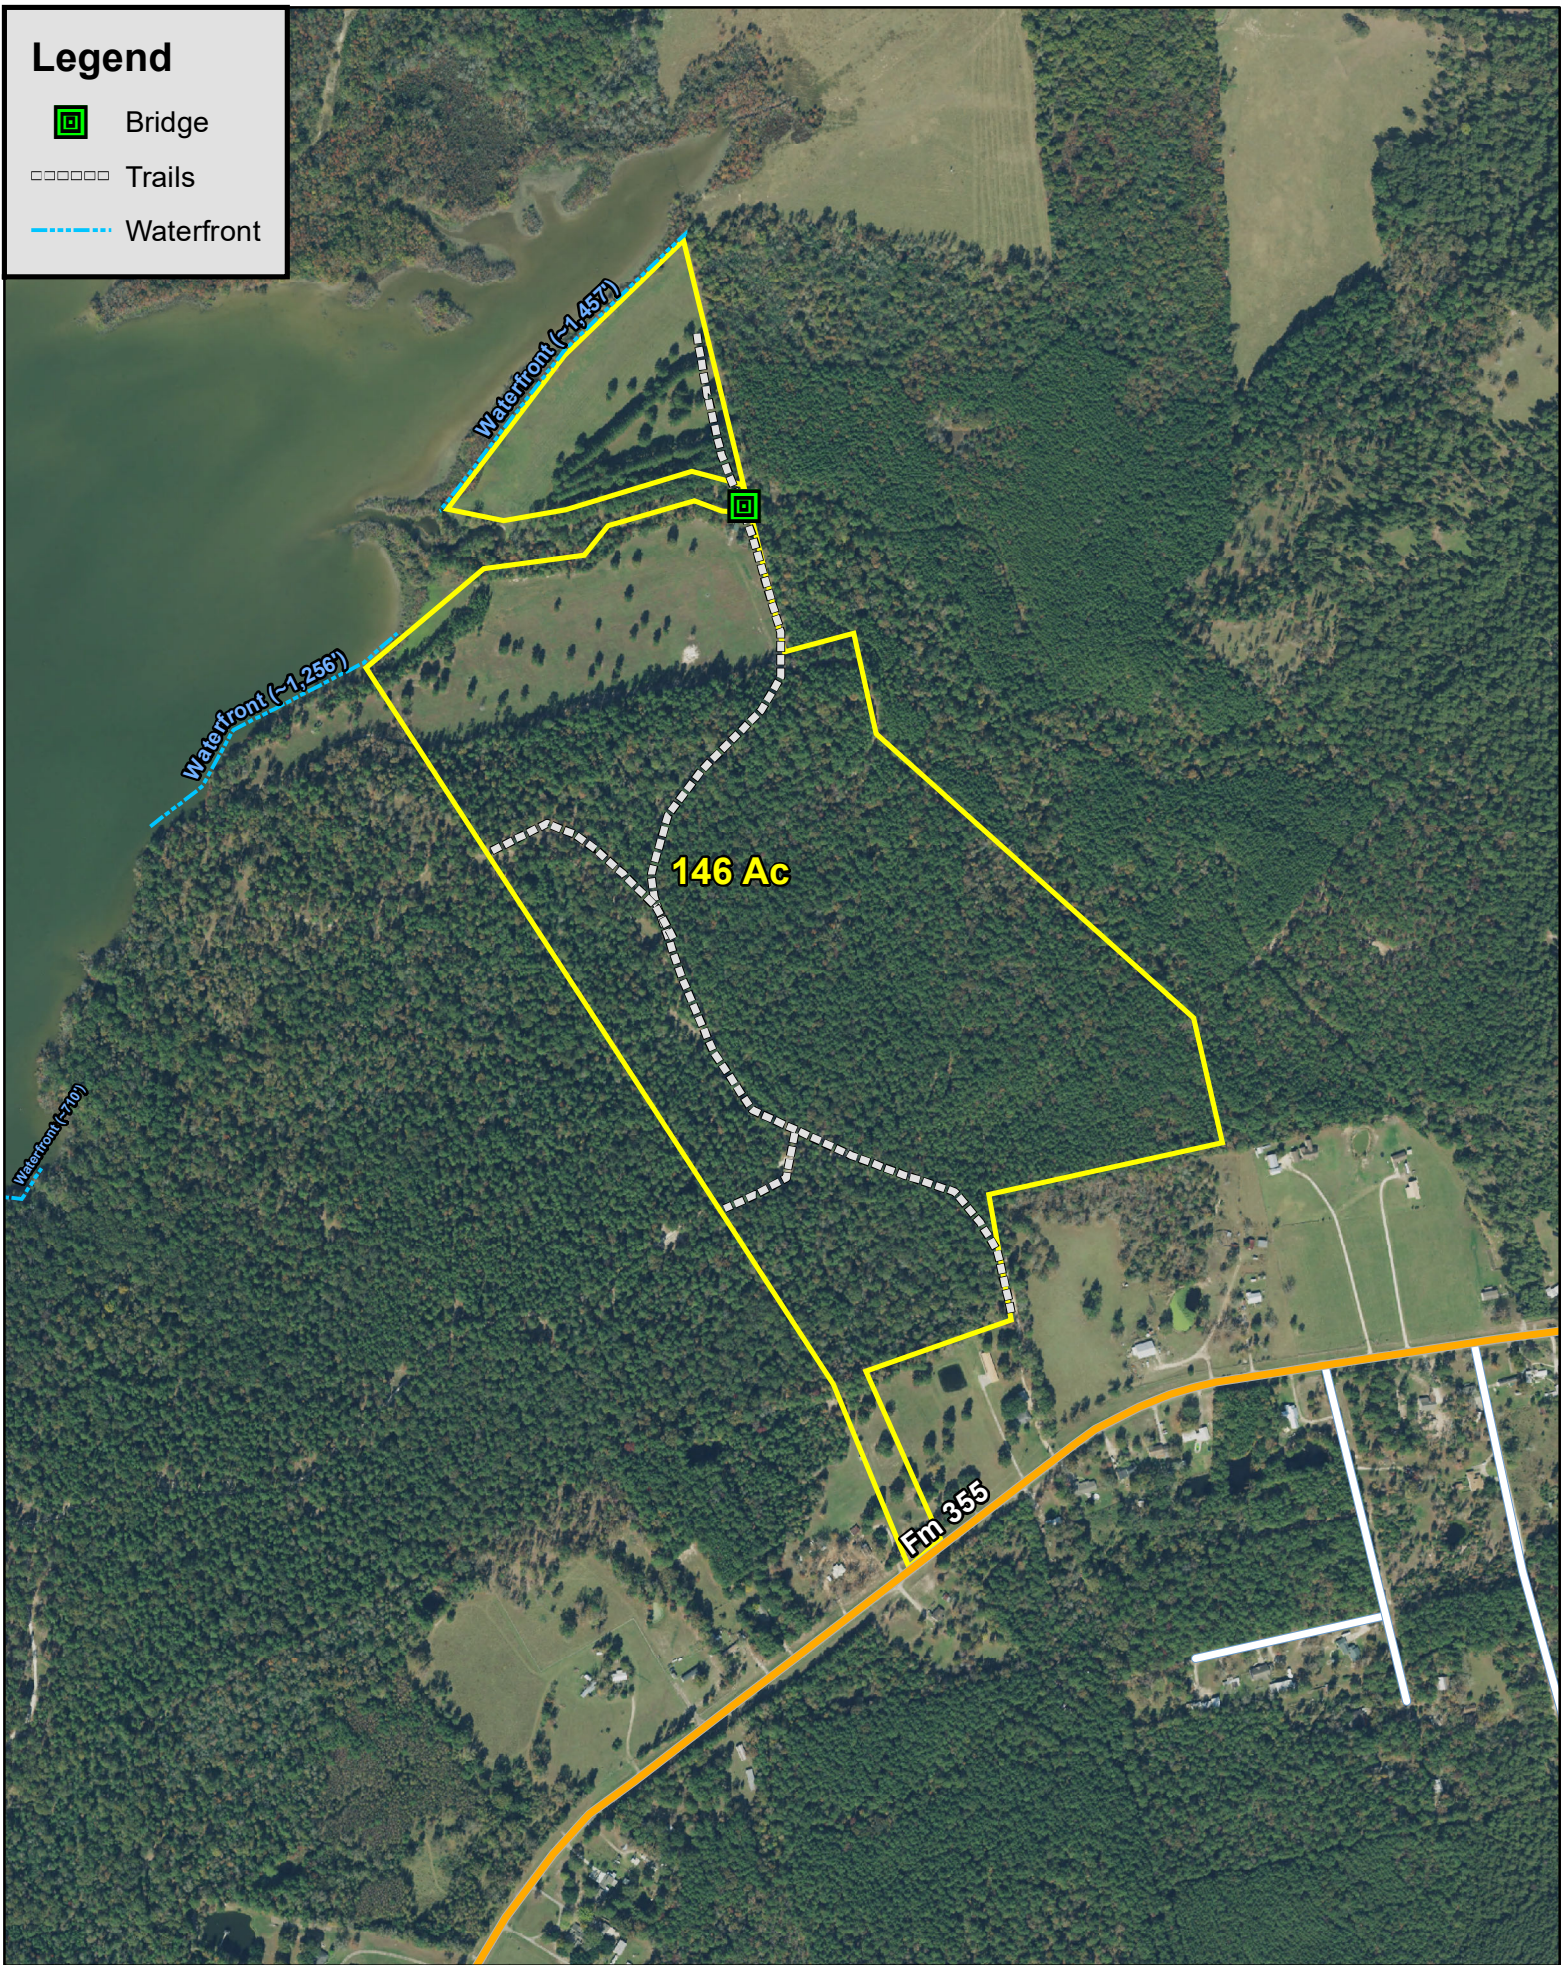

Legend

 Bridge

 Trails

 Waterfront

146 Ac

Fm 355

146 Acres | FM 355 | Livingston, Trinity Co., TX

For illustration purposes only.