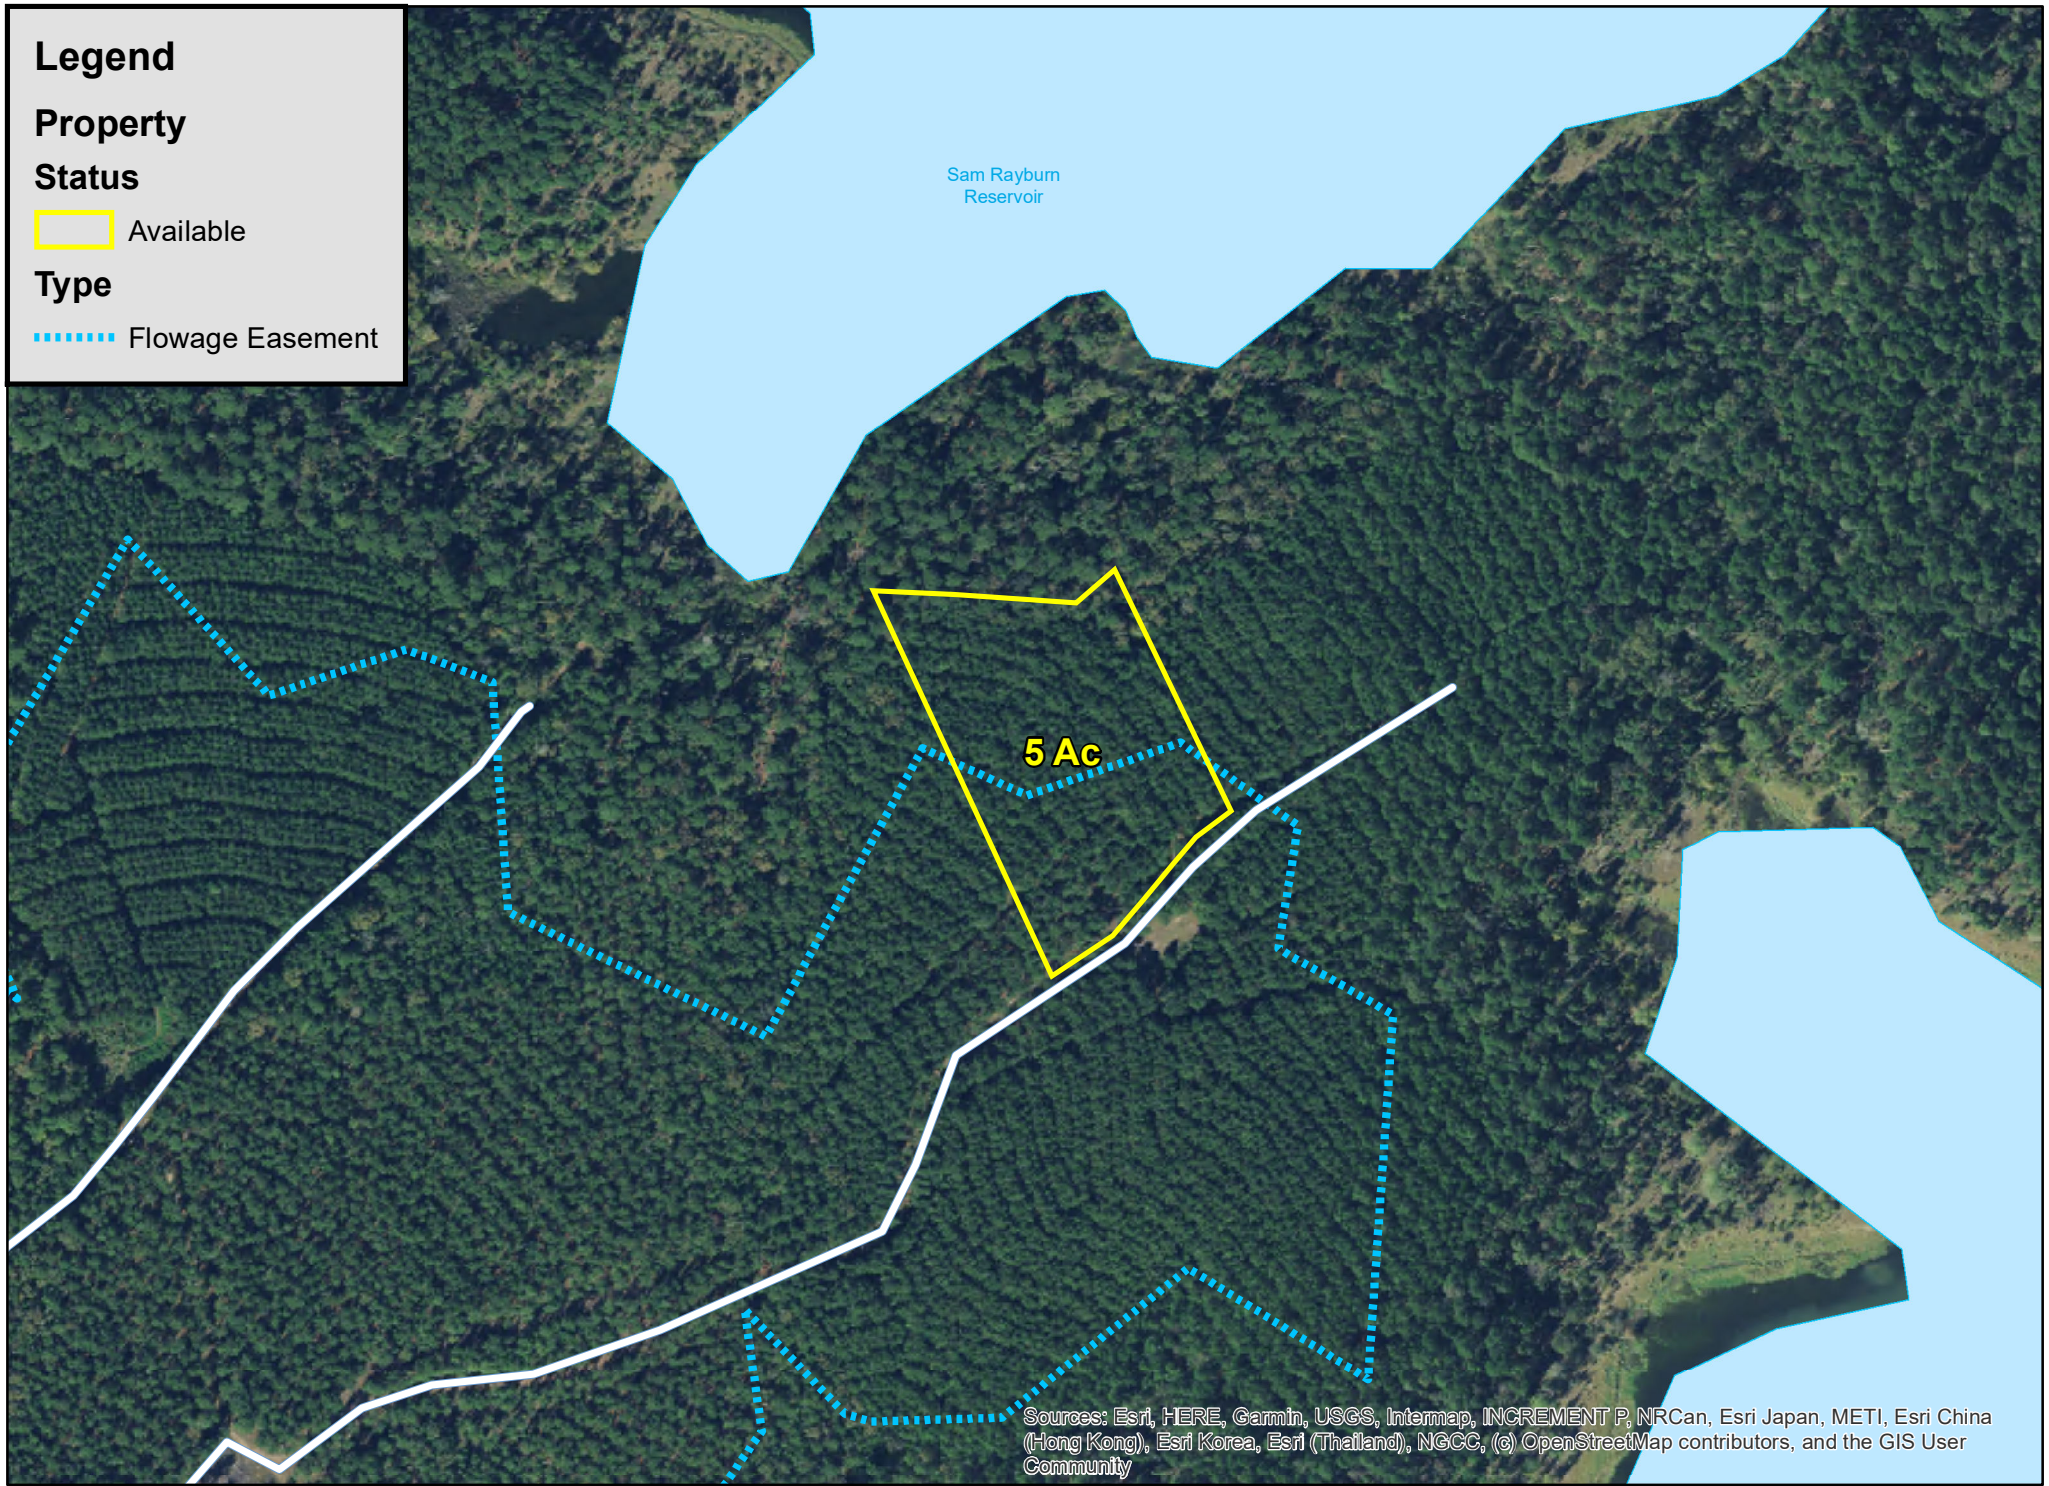

Legend

Property

Status

 Available

Type

 Flowage Easement

Sources: Esri, HERE, Garmin, USGS, Intermap, INCREMENT P, NRCan, Esri Japan, METI, Esri China (Hong Kong), Esri Korea, Esri (Thailand), NGCC, (c) OpenStreetMap contributors, and the GIS User Community

5 Acres | Lost Wood Point | San Augustine Co., Texas

For illustration purposes only.