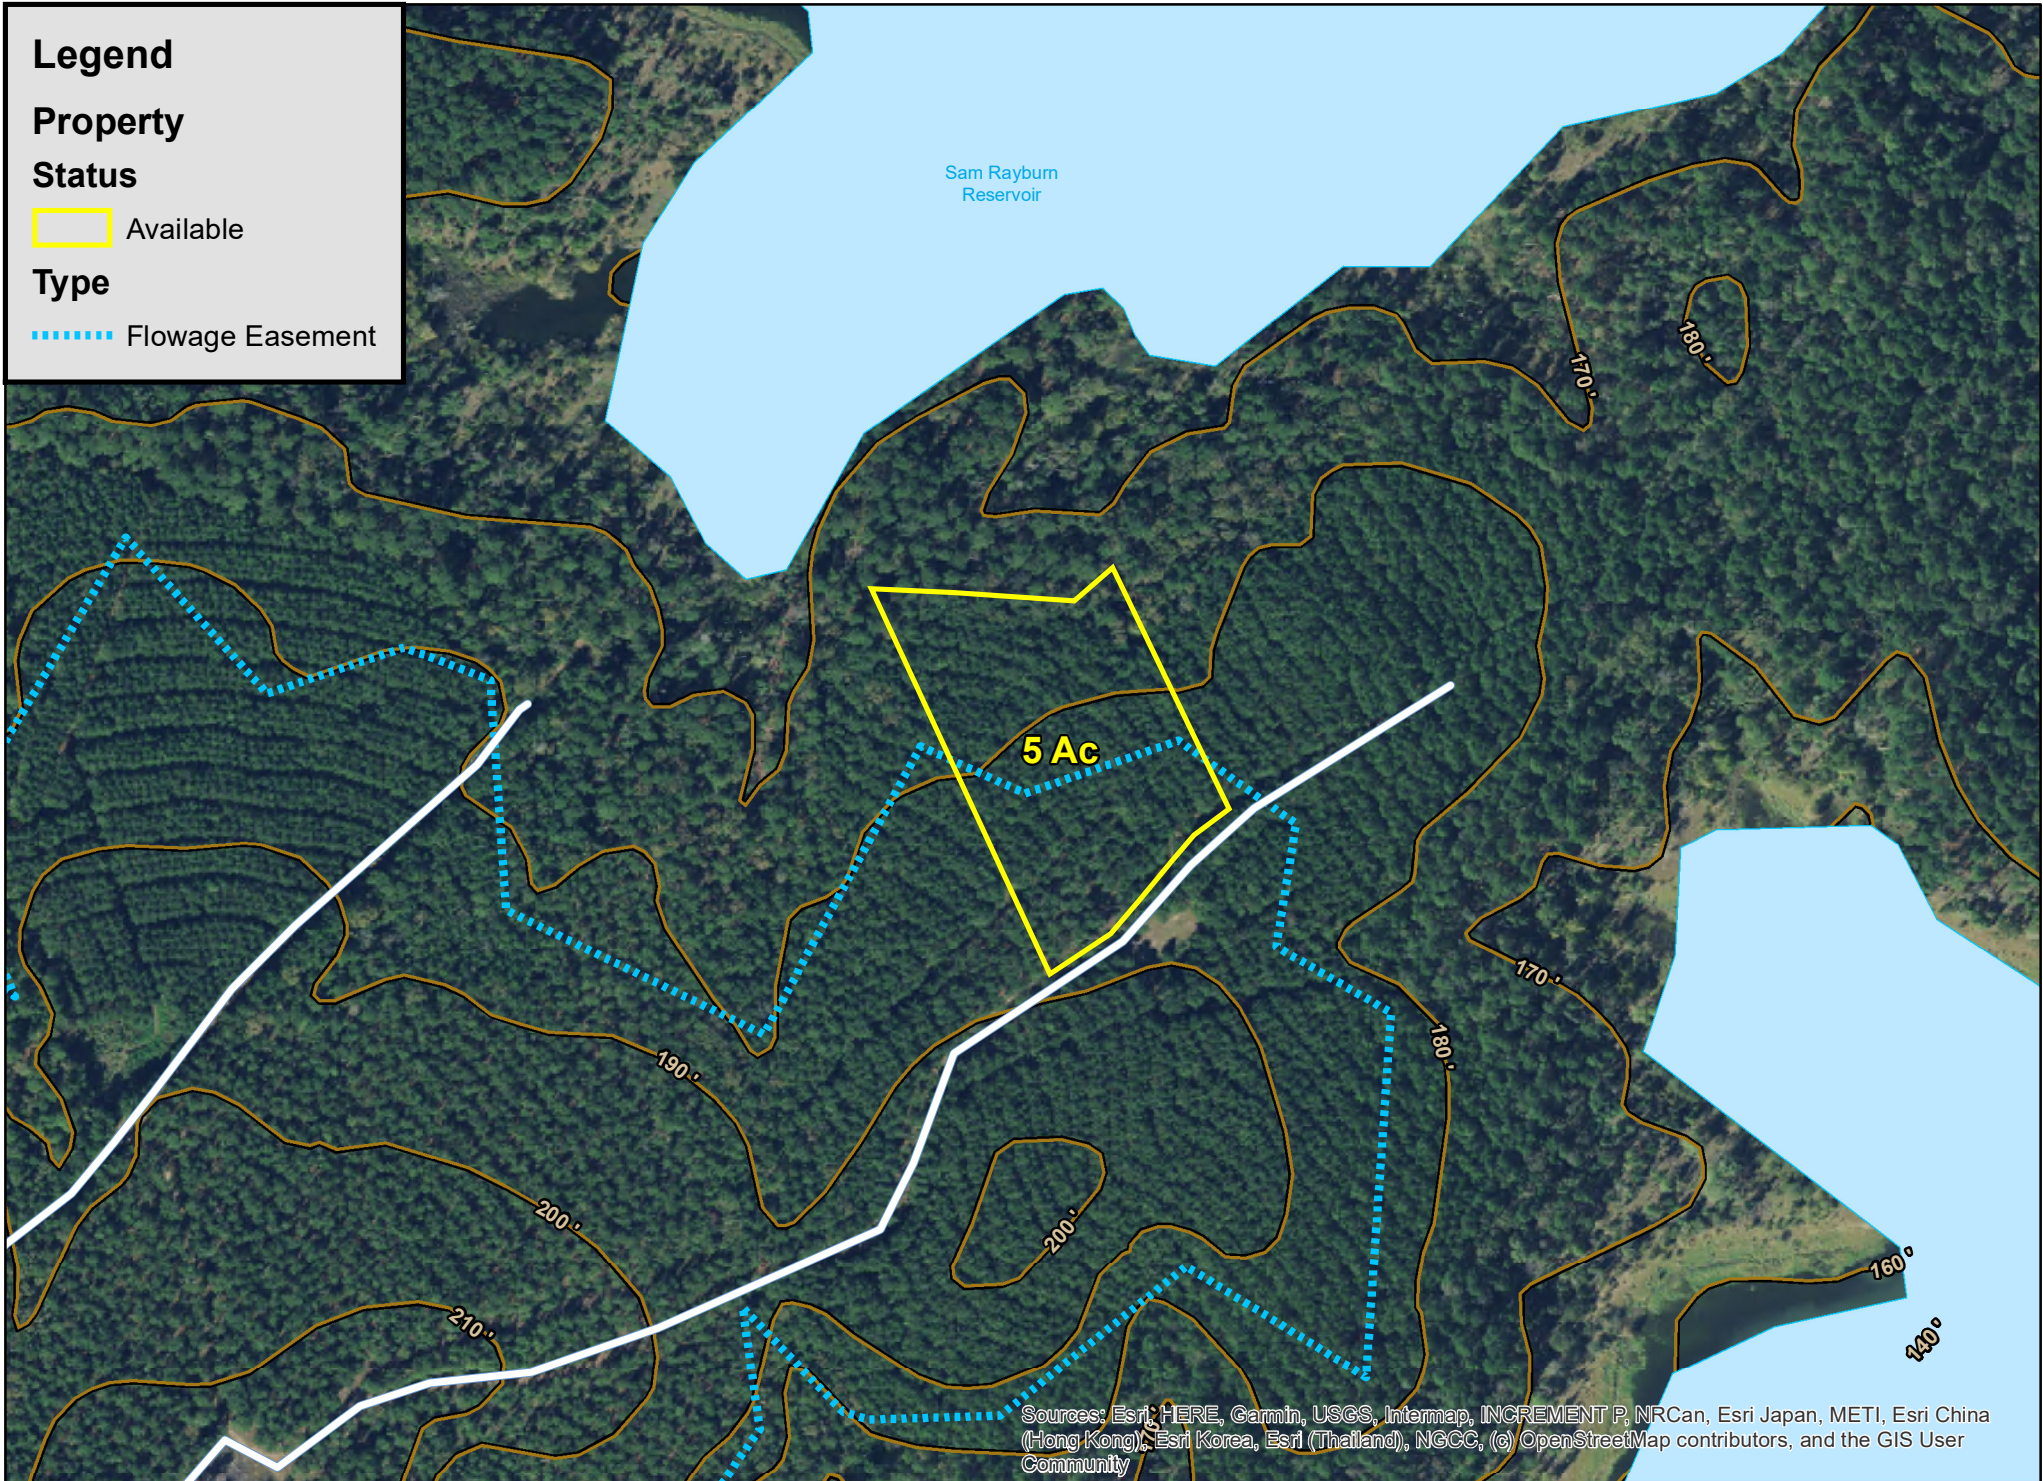

Legend

Property

Status

 Available

Type

 Flowage Easement

Sources: Esri, HERE, Garmin, USGS, Intermap, INCREMENT P, NRCan, Esri Japan, METI, Esri China (Hong Kong), Esri Korea, Esri (Thailand), NGCC, (c) OpenStreetMap contributors, and the GIS User Community

5 Acres | Lost Wood Point | San Augustine Co., Texas

For illustration purposes only.